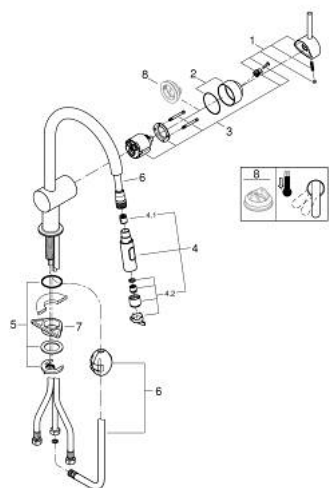

32 321 DC2 MINTA SINGLE-LEVER SINK MIXER 1/2"

PRODUCT DESCRIPTION

- Typ: supersteel
- C-spout
- single hole installation
- GROHE LongLife finish
- GROHE SilkMove 46 mm ceramic cartridge
- Easy Docking Function guarantees easy retraction and smooth docking back to the starting position
- Pull-Out spout for greater flexibility
- Dual Spray - switch between laminar spray and SpeedClean shower jet using diverter
- adjustable flow rate limiter
- swivel tubular spout, swivel area 360°
- integrated non-return valve
- protected against backflow
- flexible connection hoses
- rapid installation system
- maximum flow rate (at 3 bar): 9 l/min

32 321 DC2 MINTA SINGLE-LEVER SINK MIXER 1/2"

SPARE PARTS

- 1: Lever (Spare part-nr. 46015DC0)
- 2: Cap (Spare part-nr. 46025DC0)
- 3: Cartridge (Spare part-nr. 46048000)
- 4: Pull-Out spray (Spare part-nr. 48416DC0)
- 4.1: Non-return valve (Spare part-nr. 08565000)
- 4.2: Flow straightener (Spare part-nr. 48347000)
- 5: Shank mounting kit (Spare part-nr. 46345000)
- 6: Hose for sink mixer with pull-out dual spray or mousseur (Spare part-nr. 48293000)
- 7: Support plate (Spare part-nr. 05334000)
- 8: Temperature limiter (Spare part-nr. 46375000)