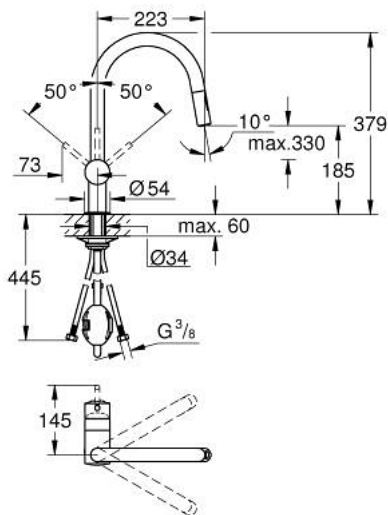

32 321 DC2 MINTA SINGLE-LEVER SINK MIXER 1/2"

PRODUCT DESCRIPTION

- Typ: supersteel
- C-spout
- single hole installation
- GROHE LongLife finish
- GROHE SilkMove 46 mm ceramic cartridge
- Easy Docking Function guarantees easy retraction and smooth docking back to the starting position
- Pull-Out spout for greater flexibility
- Dual Spray - switch between laminar spray and SpeedClean shower jet using diverter
- adjustable flow rate limiter
- swivel tubular spout, swivel area 360°
- integrated non-return valve
- protected against backflow
- flexible connection hoses
- rapid installation system
- maximum flow rate (at 3 bar): 9 l/min

32 321 DC2 MINTA SINGLE-LEVER SINK MIXER 1/2"

SPARE PARTS

- 1: Lever (Spare part-nr. 46015DC0)
- 2: Cap (Spare part-nr. 46025DC0)
- 3: Cartridge (Spare part-nr. 46048000)
- 4: Pull-Out spray (Spare part-nr. 48416DC0)
- 4.1: Non-return valve (Spare part-nr. 08565000)
- 4.2: Flow straightener (Spare part-nr. 48347000)
- 5: Shank mounting kit (Spare part-nr. 46345000)
- 6: Hose for sink mixer with pull-out dual spray or mousseur (Spare part-nr. 48293000)
- 7: Support plate (Spare part-nr. 05334000)
- 8: Temperature limiter (Spare part-nr. 46375000)