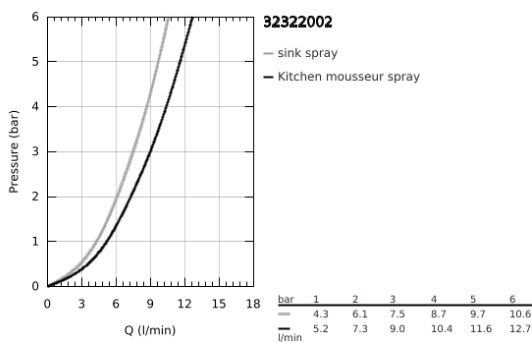

32 322 002 MINTA SINGLE-LEVER SINK MIXER 1/2"

PRODUCT DESCRIPTION

- Colour: chrome
- U-spout
- single hole installation
- GROHE LongLife finish
- GROHE SilkMove 46 mm ceramic cartridge
- Easy Docking Function guarantees easy retraction and smooth docking back to the starting position
- Pull-Out spout for greater flexibility
- Dual Spray - switch between laminar spray and SpeedClean shower jet using diverter
- automatic return to laminar spray
- adjustable flow rate limiter
- swivel tubular spout, swivel area 360°
- integrated non-return valve
- protected against backflow
- flexible connection hoses
- rapid installation system
- maximum flow rate (at 3 bar): 9 l/min

32 322 002 MINTA SINGLE-LEVER SINK MIXER 1/2"

SPARE PARTS

- 1: Lever (Spare part-nr. 46015000)
- 2: Cap (Spare part-nr. 46025000)
- 3: Cartridge (Spare part-nr. 46048000)
- 4: Pull-Out spray (Spare part-nr. 48416000)
- 4.1: Non-return valve (Spare part-nr. 08565000)
- 4.2: Flow straightener (Spare part-nr. 48347000)
- 5: Shank mounting kit (Spare part-nr. 46345000)
- 6: Hose for sink mixer with pull-out dual spray or mousseur (Spare part-nr. 48293000)
- 7: Support plate (Spare part-nr. 05334000)