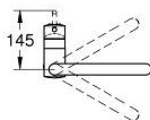

32 322 002 MINTA SINGLE-LEVER SINK MIXER 1/2"

PRODUCT DESCRIPTION

- Colour: chrome
- U-spout
- single hole installation
- GROHE LongLife finish
- GROHE SilkMove 46 mm ceramic cartridge
- Easy Docking Function guarantees easy retraction and smooth docking back to the starting position
- Pull-Out spout for greater flexibility
- Dual Spray - switch between laminar spray and SpeedClean shower jet using diverter
- automatic return to laminar spray
- adjustable flow rate limiter
- swivel tubular spout, swivel area 360°
- integrated non-return valve
- protected against backflow
- flexible connection hoses
- rapid installation system
- maximum flow rate (at 3 bar): 9 l/min

32 322 002 MINTA SINGLE-LEVER SINK MIXER 1/2"

SPARE PARTS

- 1: Lever (Spare part-nr. 46015000)
- 2: Cap (Spare part-nr. 46025000)
- 3: Cartridge (Spare part-nr. 46048000)
- 4: Pull-Out spray (Spare part-nr. 48416000)
- 4.1: Non-return valve (Spare part-nr. 08565000)
- 4.2: Flow straightener (Spare part-nr. 48347000)
- 5: Shank mounting kit (Spare part-nr. 46345000)
- 6: Hose for sink mixer with pull-out dual spray or mousseur (Spare part-nr. 48293000)
- 7: Support plate (Spare part-nr. 05334000)