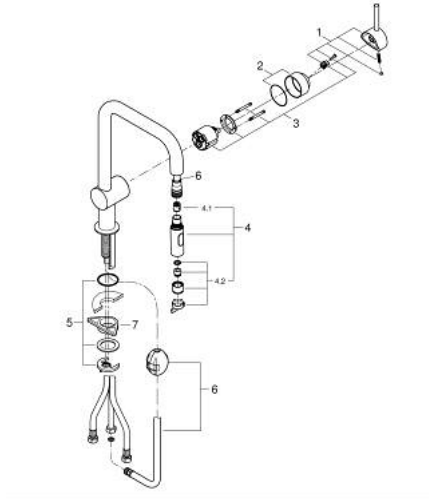

32 322 002 MINTA SINGLE-LEVER SINK MIXER 1/2"

PRODUCT DESCRIPTION

- Colour: chrome
- U-spout
- single hole installation
- GROHE LongLife finish
- GROHE SilkMove 46 mm ceramic cartridge
- Easy Docking Function guarantees easy retraction and smooth docking back to the starting position
- Pull-Out spout for greater flexibility
- Dual Spray - switch between laminar spray and SpeedClean shower jet using diverter
- automatic return to laminar spray
- adjustable flow rate limiter
- swivel tubular spout, swivel area 360°
- integrated non-return valve
- protected against backflow
- flexible connection hoses
- rapid installation system
- maximum flow rate (at 3 bar): 9 l/min

32 322 002 MINTA SINGLE-LEVER SINK MIXER 1/2"

SPARE PARTS

- 1: Lever (Spare part-nr. 46015000)
- 2: Cap (Spare part-nr. 46025000)
- 3: Cartridge (Spare part-nr. 46048000)
- 4: Pull-Out spray (Spare part-nr. 48416000)
- 4.1: Non-return valve (Spare part-nr. 08565000)
- 4.2: Flow straightener (Spare part-nr. 48347000)
- 5: Shank mounting kit (Spare part-nr. 46345000)
- 6: Hose for sink mixer with pull-out dual spray or mousseur (Spare part-nr. 48293000)
- 7: Support plate (Spare part-nr. 05334000)