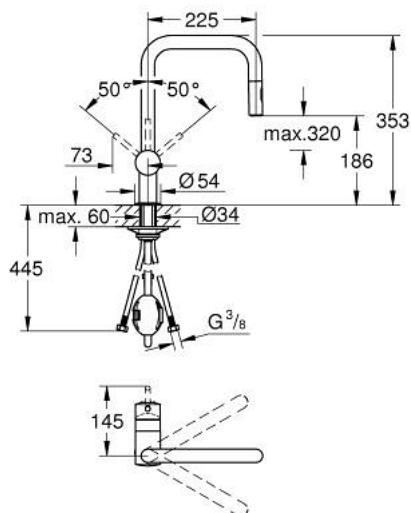

32 322 002 MINTA SINGLE-LEVER SINK MIXER 1/2"

PRODUCT DESCRIPTION

- Tyc: Chrome
- U-spout
- single hole installation
- GROHE LongLife finish
- GROHE SilkMove 46 mm ceramic cartridge
- Easy Docking Function guarantees easy retraction and smooth docking back to the starting position
- Pull-Out spout for greater flexibility
- Dual Spray - switch between laminar spray and SpeedClean shower jet using diverter
- automatic return to laminar spray
- adjustable flow rate limiter
- swivel tubular spout, swivel area 360°
- integrated non-return valve
- protected against backflow
- flexible connection hoses
- rapid installation system
- maximum flow rate (at 3 bar): 9 l/min

32 322 002 MINTA SINGLE-LEVER SINK MIXER 1/2"

SPARE PARTS

- 1: Lever (Spare part-nr. 46015000)
- 2: Cap (Spare part-nr. 46025000)
- 3: Cartridge (Spare part-nr. 46048000)
- 4: Pull-Out spray (Spare part-nr. 48416000)
- 4.1: Non-return valve (Spare part-nr. 08565000)
- 4.2: Flow straightener (Spare part-nr. 48347000)
- 5: Shank mounting kit (Spare part-nr. 46345000)
- 6: Hose for sink mixer with pull-out dual spray or mousseur (Spare part-nr. 48293000)
- 7: Support plate (Spare part-nr. 05334000)