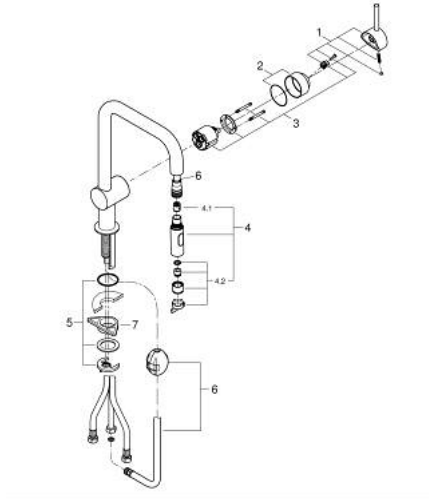

32 322 002 MINTA SINGLE-LEVER SINK MIXER 1/2"

PRODUCT DESCRIPTION

- Tyc: Chrome
- U-spout
- single hole installation
- GROHE LongLife finish
- GROHE SilkMove 46 mm ceramic cartridge
- Easy Docking Function guarantees easy retraction and smooth docking back to the starting position
- Pull-Out spout for greater flexibility
- Dual Spray - switch between laminar spray and SpeedClean shower jet using diverter
- automatic return to laminar spray
- adjustable flow rate limiter
- swivel tubular spout, swivel area 360°
- integrated non-return valve
- protected against backflow
- flexible connection hoses
- rapid installation system
- maximum flow rate (at 3 bar): 9 l/min

32 322 002 MINTA SINGLE-LEVER SINK MIXER 1/2"

SPARE PARTS

- 1: Lever (Spare part-nr. 46015000)
- 2: Cap (Spare part-nr. 46025000)
- 3: Cartridge (Spare part-nr. 46048000)
- 4: Pull-Out spray (Spare part-nr. 48416000)
- 4.1: Non-return valve (Spare part-nr. 08565000)
- 4.2: Flow straightener (Spare part-nr. 48347000)
- 5: Shank mounting kit (Spare part-nr. 46345000)
- 6: Hose for sink mixer with pull-out dual spray or mousseur (Spare part-nr. 48293000)
- 7: Support plate (Spare part-nr. 05334000)