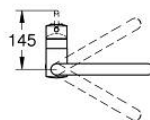

32 322 AL2 MINTA SINGLE-LEVER SINK MIXER 1/2"

PRODUCT DESCRIPTION

- Colour: brushed hard graphite
- U-spout
- single hole installation
- GROHE LongLife finish
- GROHE SilkMove 46 mm ceramic cartridge
- Pull-Out spout for greater flexibility
- Easy Docking Function guarantees easy retraction and smooth docking back to the starting position
- Dual Spray - switch between laminar spray and SpeedClean shower jet using diverter
- adjustable flow rate limiter
- swivel tubular spout, swivel area 360°
- integrated non-return valve
- protected against backflow
- flexible connection hoses
- rapid installation system
- maximum flow rate (at 3 bar): 9 l/min

32 322 AL2 MINTA SINGLE-LEVER SINK MIXER 1/2"

SPARE PARTS

- 1: Lever (Spare part-nr. 46015AL0)
- 2: Cap (Spare part-nr. 46025AL0)
- 3: Cartridge (Spare part-nr. 46048000)
- 4: Pull-Out spray (Spare part-nr. 48416AL0)
- 5: Shank mounting kit (Spare part-nr. 46345000)
- 6: Hose for sink mixer with pull-out dual spray or mousseur (Spare part-nr. 48293000)
- 7: Support plate (Spare part-nr. 05334000)