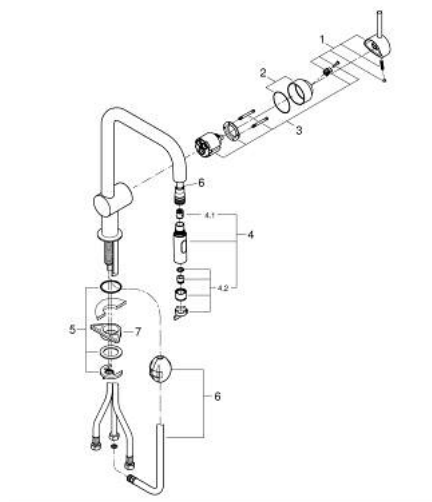

32 322 AL2 MINTA SINGLE-LEVER SINK MIXER 1/2"

PRODUCT DESCRIPTION

- Colour: brushed hard graphite
- U-spout
- single hole installation
- GROHE LongLife finish
- GROHE SilkMove 46 mm ceramic cartridge
- Pull-Out spout for greater flexibility
- Easy Docking Function guarantees easy retraction and smooth docking back to the starting position
- Dual Spray - switch between laminar spray and SpeedClean shower jet using diverter
- adjustable flow rate limiter
- swivel tubular spout, swivel area 360°
- integrated non-return valve
- protected against backflow
- flexible connection hoses
- rapid installation system
- maximum flow rate (at 3 bar): 9 l/min

32 322 AL2 MINTA SINGLE-LEVER SINK MIXER 1/2"

SPARE PARTS

- 1: Lever (Spare part-nr. 46015AL0)
- 2: Cap (Spare part-nr. 46025AL0)
- 3: Cartridge (Spare part-nr. 46048000)
- 4: Pull-Out spray (Spare part-nr. 48416AL0)
- 5: Shank mounting kit (Spare part-nr. 46345000)
- 6: Hose for sink mixer with pull-out dual spray or mousseur (Spare part-nr. 48293000)
- 7: Support plate (Spare part-nr. 05334000)