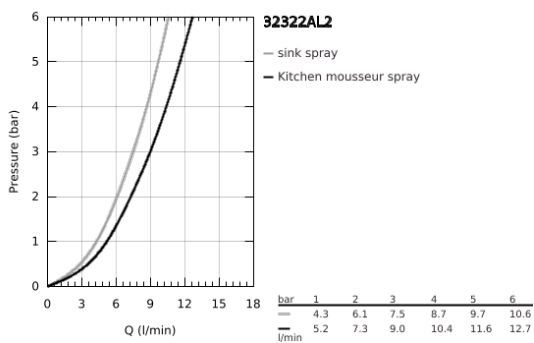

32 322 AL2 MINTA SINGLE-LEVER SINK MIXER 1/2"

PRODUCT DESCRIPTION

- Colour: brushed hard graphite
- U-spout
- single hole installation
- GROHE LongLife finish
- GROHE SilkMove 46 mm ceramic cartridge
- Pull-Out spout for greater flexibility
- Easy Docking Function guarantees easy retraction and smooth docking back to the starting position
- Dual Spray - switch between laminar spray and SpeedClean shower jet using diverter
- adjustable flow rate limiter
- swivel tubular spout, swivel area 360°
- integrated non-return valve
- protected against backflow
- flexible connection hoses
- rapid installation system
- maximum flow rate (at 3 bar): 9 l/min

32 322 AL2 MINTA SINGLE-LEVER SINK MIXER 1/2"

SPARE PARTS

- 1: Lever (Spare part-nr. 46015AL0)
- 2: Cap (Spare part-nr. 46025AL0)
- 3: Cartridge (Spare part-nr. 46048000)
- 4: Pull-Out spray (Spare part-nr. 48416AL0)
- 5: Shank mounting kit (Spare part-nr. 46345000)
- 6: Hose for sink mixer with pull-out dual spray or mousseur (Spare part-nr. 48293000)
- 7: Support plate (Spare part-nr. 05334000)