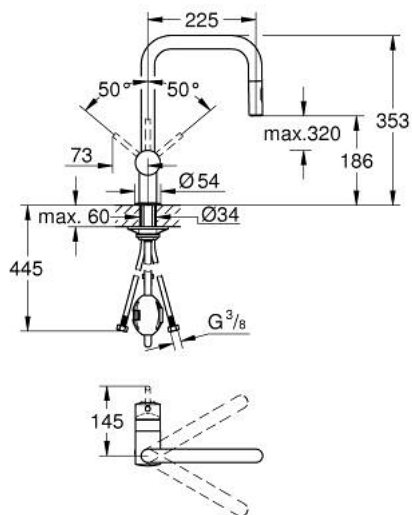

32 322 AL2 MINTA SINGLE-LEVER SINK MIXER 1/2"

PRODUCT DESCRIPTION

- Tyc: brushed hard graphite
- U-spout
- single hole installation
- GROHE LongLife finish
- GROHE SilkMove 46 mm ceramic cartridge
- Pull-Out spout for greater flexibility
- Easy Docking Function guarantees easy retraction and smooth docking back to the starting position
- Dual Spray - switch between laminar spray and SpeedClean shower jet using diverter
- adjustable flow rate limiter
- swivel tubular spout, swivel area 360°
- integrated non-return valve
- protected against backflow
- flexible connection hoses
- rapid installation system
- maximum flow rate (at 3 bar): 9 l/min

32 322 AL2 MINTA SINGLE-LEVER SINK MIXER 1/2"

SPARE PARTS

- 1: Lever (Spare part-nr. 46015AL0)
- 2: Cap (Spare part-nr. 46025AL0)
- 3: Cartridge (Spare part-nr. 46048000)
- 4: Pull-Out spray (Spare part-nr. 48416AL0)
- 5: Shank mounting kit (Spare part-nr. 46345000)
- 6: Hose for sink mixer with pull-out dual spray or mousseur (Spare part-nr. 48293000)
- 7: Support plate (Spare part-nr. 05334000)