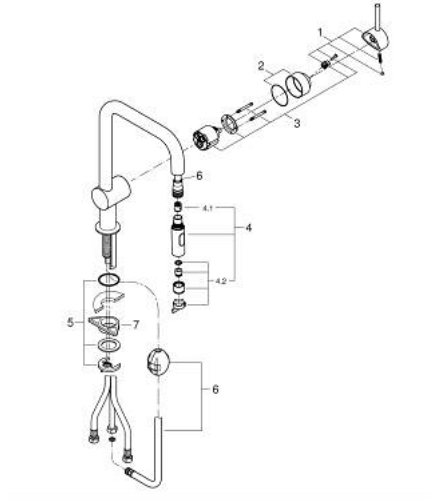

32 322 AL2 MINTA SINGLE-LEVER SINK MIXER 1/2"

PRODUCT DESCRIPTION

- Tyc: brushed hard graphite
- U-spout
- single hole installation
- GROHE LongLife finish
- GROHE SilkMove 46 mm ceramic cartridge
- Pull-Out spout for greater flexibility
- Easy Docking Function guarantees easy retraction and smooth docking back to the starting position
- Dual Spray - switch between laminar spray and SpeedClean shower jet using diverter
- adjustable flow rate limiter
- swivel tubular spout, swivel area 360°
- integrated non-return valve
- protected against backflow
- flexible connection hoses
- rapid installation system
- maximum flow rate (at 3 bar): 9 l/min

32 322 AL2 MINTA SINGLE-LEVER SINK MIXER 1/2"

SPARE PARTS

- 1: Lever (Spare part-nr. 46015AL0)
- 2: Cap (Spare part-nr. 46025AL0)
- 3: Cartridge (Spare part-nr. 46048000)
- 4: Pull-Out spray (Spare part-nr. 48416AL0)
- 5: Shank mounting kit (Spare part-nr. 46345000)
- 6: Hose for sink mixer with pull-out dual spray or mousseur (Spare part-nr. 48293000)
- 7: Support plate (Spare part-nr. 05334000)