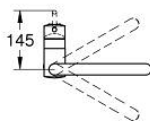

32 322 DC2 MINTA SINGLE-LEVER SINK MIXER 1/2"

PRODUCT DESCRIPTION

- Colour: supersteel
- U-spout
- single hole installation
- GROHE LongLife finish
- GROHE SilkMove 46 mm ceramic cartridge
- Easy Docking Function guarantees easy retraction and smooth docking back to the starting position
- Pull-Out spout for greater flexibility
- Dual Spray - switch between laminar spray and SpeedClean shower jet using diverter
- adjustable flow rate limiter
- swivel tubular spout, swivel area 360°
- integrated non-return valve
- protected against backflow
- flexible connection hoses
- rapid installation system
- maximum flow rate (at 3 bar): 9 l/min

32 322 DC2 MINTA SINGLE-LEVER SINK MIXER 1/2"

SPARE PARTS

- 1: Lever (Spare part-nr. 46015DC0)
- 2: Cap (Spare part-nr. 46025DC0)
- 3: Cartridge (Spare part-nr. 46048000)
- 4: Pull-Out spray (Spare part-nr. 48416DC0)
- 4.1: Non-return valve (Spare part-nr. 08565000)
- 4.2: Flow straightener (Spare part-nr. 48347000)
- 5: Shank mounting kit (Spare part-nr. 46345000)
- 6: Hose for sink mixer with pull-out dual spray or mousseur (Spare part-nr. 48293000)
- 7: Support plate (Spare part-nr. 05334000)