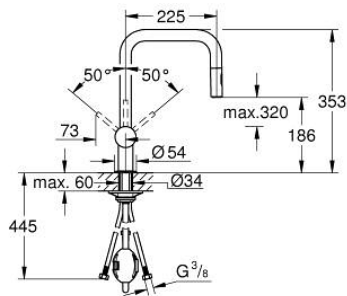

32 322 DC2 MINTA SINGLE-LEVER SINK MIXER 1/2"

PRODUCT DESCRIPTION

- Colour: supersteel
- U-spout
- single hole installation
- GROHE LongLife finish
- GROHE SilkMove 46 mm ceramic cartridge
- Easy Docking Function guarantees easy retraction and smooth docking back to the starting position
- Pull-Out spout for greater flexibility
- Dual Spray - switch between laminar spray and SpeedClean shower jet using diverter
- adjustable flow rate limiter
- swivel tubular spout, swivel area 360°
- integrated non-return valve
- protected against backflow
- flexible connection hoses
- rapid installation system
- maximum flow rate (at 3 bar): 9 l/min

32 322 DC2 MINTA SINGLE-LEVER SINK MIXER 1/2"

SPARE PARTS

- 1: Lever (Spare part-nr. 46015DC0)
- 2: Cap (Spare part-nr. 46025DC0)
- 3: Cartridge (Spare part-nr. 46048000)
- 4: Pull-Out spray (Spare part-nr. 48416DC0)
- 4.1: Non-return valve (Spare part-nr. 08565000)
- 4.2: Flow straightener (Spare part-nr. 48347000)
- 5: Shank mounting kit (Spare part-nr. 46345000)
- 6: Hose for sink mixer with pull-out dual spray or mousseur (Spare part-nr. 48293000)
- 7: Support plate (Spare part-nr. 05334000)