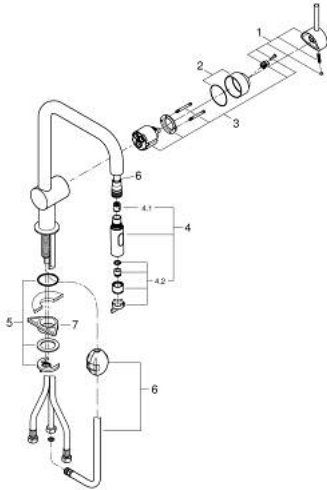

32 322 DC2 MINTA SINGLE-LEVER SINK MIXER 1/2"

PRODUCT DESCRIPTION

- Colour: supersteel
- U-spout
- single hole installation
- GROHE LongLife finish
- GROHE SilkMove 46 mm ceramic cartridge
- Easy Docking Function guarantees easy retraction and smooth docking back to the starting position
- Pull-Out spout for greater flexibility
- Dual Spray - switch between laminar spray and SpeedClean shower jet using diverter
- adjustable flow rate limiter
- swivel tubular spout, swivel area 360°
- integrated non-return valve
- protected against backflow
- flexible connection hoses
- rapid installation system
- maximum flow rate (at 3 bar): 9 l/min

32 322 DC2 MINTA SINGLE-LEVER SINK MIXER 1/2"

SPARE PARTS

- 1: Lever (Spare part-nr. 46015DC0)
- 2: Cap (Spare part-nr. 46025DC0)
- 3: Cartridge (Spare part-nr. 46048000)
- 4: Pull-Out spray (Spare part-nr. 48416DC0)
- 4.1: Non-return valve (Spare part-nr. 08565000)
- 4.2: Flow straightener (Spare part-nr. 48347000)
- 5: Shank mounting kit (Spare part-nr. 46345000)
- 6: Hose for sink mixer with pull-out dual spray or mousseur (Spare part-nr. 48293000)
- 7: Support plate (Spare part-nr. 05334000)