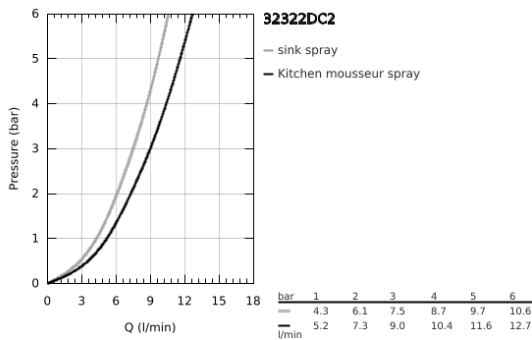

32 322 DC2 MINTA SINGLE-LEVER SINK MIXER 1/2"

PRODUCT DESCRIPTION

- Colour: supersteel
- U-spout
- single hole installation
- GROHE LongLife finish
- GROHE SilkMove 46 mm ceramic cartridge
- Easy Docking Function guarantees easy retraction and smooth docking back to the starting position
- Pull-Out spout for greater flexibility
- Dual Spray - switch between laminar spray and SpeedClean shower jet using diverter
- adjustable flow rate limiter
- swivel tubular spout, swivel area 360°
- integrated non-return valve
- protected against backflow
- flexible connection hoses
- rapid installation system
- maximum flow rate (at 3 bar): 9 l/min

32 322 DC2 MINTA SINGLE-LEVER SINK MIXER 1/2"

SPARE PARTS

- 1: Lever (Spare part-nr. 46015DC0)
- 2: Cap (Spare part-nr. 46025DC0)
- 3: Cartridge (Spare part-nr. 46048000)
- 4: Pull-Out spray (Spare part-nr. 48416DC0)
- 4.1: Non-return valve (Spare part-nr. 08565000)
- 4.2: Flow straightener (Spare part-nr. 48347000)
- 5: Shank mounting kit (Spare part-nr. 46345000)
- 6: Hose for sink mixer with pull-out dual spray or mousseur (Spare part-nr. 48293000)
- 7: Support plate (Spare part-nr. 05334000)