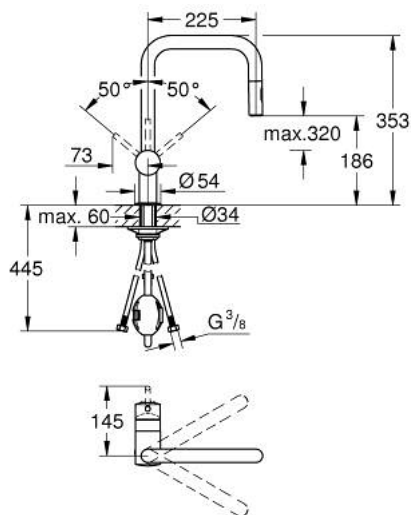

32 322 DC2 MINTA SINGLE-LEVER SINK MIXER 1/2"

PRODUCT DESCRIPTION

- Typ: supersteel
- U-spout
- single hole installation
- GROHE LongLife finish
- GROHE SilkMove 46 mm ceramic cartridge
- Easy Docking Function guarantees easy retraction and smooth docking back to the starting position
- Pull-Out spout for greater flexibility
- Dual Spray - switch between laminar spray and SpeedClean shower jet using diverter
- adjustable flow rate limiter
- swivel tubular spout, swivel area 360°
- integrated non-return valve
- protected against backflow
- flexible connection hoses
- rapid installation system
- maximum flow rate (at 3 bar): 9 l/min

32 322 DC2 MINTA SINGLE-LEVER SINK MIXER 1/2"

SPARE PARTS

- 1: Lever (Spare part-nr. 46015DC0)
- 2: Cap (Spare part-nr. 46025DC0)
- 3: Cartridge (Spare part-nr. 46048000)
- 4: Pull-Out spray (Spare part-nr. 48416DC0)
- 4.1: Non-return valve (Spare part-nr. 08565000)
- 4.2: Flow straightener (Spare part-nr. 48347000)
- 5: Shank mounting kit (Spare part-nr. 46345000)
- 6: Hose for sink mixer with pull-out dual spray or mousseur (Spare part-nr. 48293000)
- 7: Support plate (Spare part-nr. 05334000)