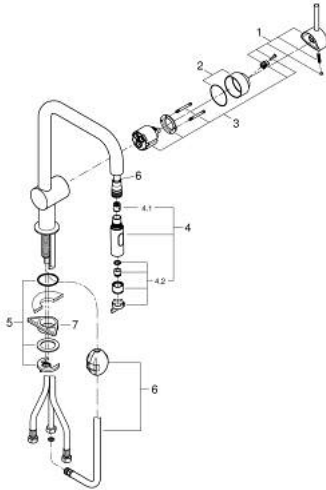

32 322 DC2 MINTA SINGLE-LEVER SINK MIXER 1/2"

PRODUCT DESCRIPTION

- Typ: supersteel
- U-spout
- single hole installation
- GROHE LongLife finish
- GROHE SilkMove 46 mm ceramic cartridge
- Easy Docking Function guarantees easy retraction and smooth docking back to the starting position
- Pull-Out spout for greater flexibility
- Dual Spray - switch between laminar spray and SpeedClean shower jet using diverter
- adjustable flow rate limiter
- swivel tubular spout, swivel area 360°
- integrated non-return valve
- protected against backflow
- flexible connection hoses
- rapid installation system
- maximum flow rate (at 3 bar): 9 l/min

32 322 DC2 MINTA SINGLE-LEVER SINK MIXER 1/2"

SPARE PARTS

- 1: Lever (Spare part-nr. 46015DC0)
- 2: Cap (Spare part-nr. 46025DC0)
- 3: Cartridge (Spare part-nr. 46048000)
- 4: Pull-Out spray (Spare part-nr. 48416DC0)
- 4.1: Non-return valve (Spare part-nr. 08565000)
- 4.2: Flow straightener (Spare part-nr. 48347000)
- 5: Shank mounting kit (Spare part-nr. 46345000)
- 6: Hose for sink mixer with pull-out dual spray or mousseur (Spare part-nr. 48293000)
- 7: Support plate (Spare part-nr. 05334000)