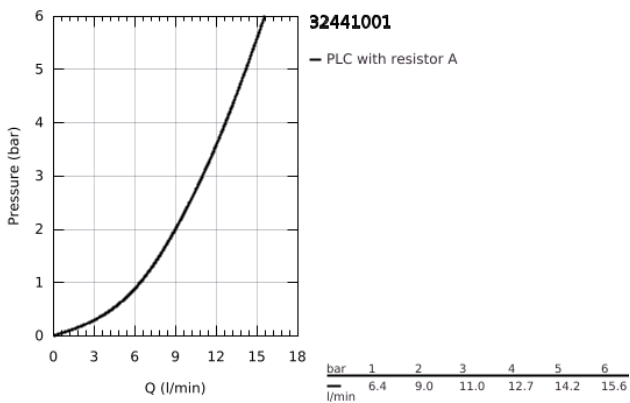

### 32 441 001 **START SINGLE-LEVER SINK MIXER 1/2"**

#### PRODUCT DESCRIPTION

- Colour: chrome
- single hole installation
- low spout
- Protected Water Ways no contact of water with lead or nickel inside the tap
- GROHE SilkMove 35 mm ceramic cartridge
- integrated temperature limiter
- GROHE LongLife finish
- adjustable flow rate limiter
- swivel cast spout
- swivel area 140°
- Easy Release Aerator for tool free replacement
- flexible connection hoses
- rapid installation system
- GROHE FastFixation rapid installation system