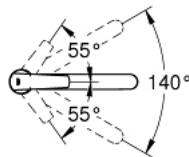

### 32 441 001 **START SINGLE-LEVER SINK MIXER 1/2"**

#### PRODUCT DESCRIPTION

- Colour: chrome
- single hole installation
- low spout
- Protected Water Ways no contact of water with lead or nickel inside the tap
- GROHE SilkMove 35 mm ceramic cartridge
- integrated temperature limiter
- GROHE LongLife finish
- adjustable flow rate limiter
- swivel cast spout
- swivel area 140°
- Easy Release Aerator for tool free replacement
- flexible connection hoses
- rapid installation system
- GROHE FastFixation rapid installation system