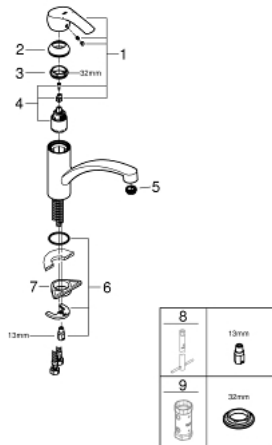

### 32 441 001 **START SINGLE-LEVER SINK MIXER 1/2"**

#### PRODUCT DESCRIPTION

- Colour: chrome
- single hole installation
- low spout
- Protected Water Ways no contact of water with lead or nickel inside the tap
- GROHE SilkMove 35 mm ceramic cartridge
- integrated temperature limiter
- GROHE LongLife finish
- adjustable flow rate limiter
- swivel cast spout
- swivel area 140°
- Easy Release Aerator for tool free replacement
- flexible connection hoses
- rapid installation system
- GROHE FastFixation rapid installation system

## 32 441 001 **START SINGLE-LEVER SINK MIXER 1/2"**

### SPARE PARTS

- 1: Lever (Spare part-nr. 46897000)
- 2: Cap (Spare part-nr. 46492000)
- 3: Screw ring (Spare part-nr. 46815000)
- 4: Cartridge (Spare part-nr. 46374000)
- 5: Flow straightener (Spare part-nr. 48264000)
- 6: Shank mounting kit (Spare part-nr. 46249000)
- 7: Support plate (Spare part-nr. 05334000)
- 8: Mounting wrench (Spare part-nr. 19017000)\*
- 9: Special spanner (Spare part-nr. 19377000)\*
- \* Optional accessories