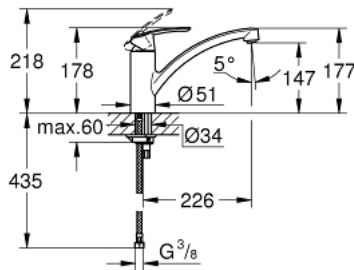

### 32 441 001 **START SINGLE-LEVER SINK MIXER 1/2"**

#### PRODUCT DESCRIPTION

- Colour: chrome
- single hole installation
- low spout
- Protected Water Ways no contact of water with lead or nickel inside the tap
- GROHE SilkMove 35 mm ceramic cartridge
- integrated temperature limiter
- GROHE LongLife finish
- adjustable flow rate limiter
- swivel cast spout
- swivel area 140°
- Easy Release Aerator for tool free replacement
- flexible connection hoses
- rapid installation system
- GROHE FastFixation rapid installation system

## 32 441 001 **START SINGLE-LEVER SINK MIXER 1/2"**

### SPARE PARTS

- 1: Lever (Spare part-nr. 46897000)
- 2: Cap (Spare part-nr. 46492000)
- 3: Screw ring (Spare part-nr. 46815000)
- 4: Cartridge (Spare part-nr. 46374000)
- 5: Flow straightener (Spare part-nr. 48264000)
- 6: Shank mounting kit (Spare part-nr. 46249000)
- 7: Support plate (Spare part-nr. 05334000)
- 8: Mounting wrench (Spare part-nr. 19017000)\*
- 9: Special spanner (Spare part-nr. 19377000)\*
- \* Optional accessories