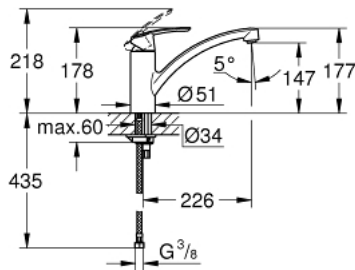

32 441 001 **START SINGLE-LEVER SINK MIXER 1/2"**

PRODUCT DESCRIPTION

- Tyc: Chrome
- single hole installation
- low spout
- Protected Water Ways no contact of water with lead or nickel inside the tap
- GROHE SilkMove 35 mm ceramic cartridge
- integrated temperature limiter
- GROHE LongLife finish
- adjustable flow rate limiter
- swivel cast spout
- swivel area 140°
- Easy Release Aerator for tool free replacement
- flexible connection hoses
- rapid installation system
- GROHE FastFixation rapid installation system

32 441 001 **START SINGLE-LEVER SINK MIXER 1/2"**

SPARE PARTS

- 1: Lever (Spare part-nr. 46897000)
- 2: Cap (Spare part-nr. 46492000)
- 3: Screw ring (Spare part-nr. 46815000)
- 4: Cartridge (Spare part-nr. 46374000)
- 5: Flow straightener (Spare part-nr. 48264000)
- 6: Shank mounting kit (Spare part-nr. 46249000)
- 7: Support plate (Spare part-nr. 05334000)
- 8: Mounting wrench (Spare part-nr. 19017000)*
- 9: Special spanner (Spare part-nr. 19377000)*
- * Optional accessories