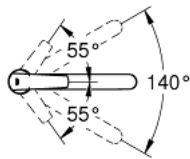

32 441 001 **START SINGLE-LEVER SINK MIXER 1/2"**

PRODUCT DESCRIPTION

- Tyc: Chrome
- single hole installation
- low spout
- Protected Water Ways no contact of water with lead or nickel inside the tap
- GROHE SilkMove 35 mm ceramic cartridge
- integrated temperature limiter
- GROHE LongLife finish
- adjustable flow rate limiter
- swivel cast spout
- swivel area 140°
- Easy Release Aerator for tool free replacement
- flexible connection hoses
- rapid installation system
- GROHE FastFixation rapid installation system

32 441 001 **START SINGLE-LEVER SINK MIXER 1/2"**

SPARE PARTS

- 1: Lever (Spare part-nr. 46897000)
- 2: Cap (Spare part-nr. 46492000)
- 3: Screw ring (Spare part-nr. 46815000)
- 4: Cartridge (Spare part-nr. 46374000)
- 5: Flow straightener (Spare part-nr. 48264000)
- 6: Shank mounting kit (Spare part-nr. 46249000)
- 7: Support plate (Spare part-nr. 05334000)
- 8: Mounting wrench (Spare part-nr. 19017000)*
- 9: Special spanner (Spare part-nr. 19377000)*
- * Optional accessories