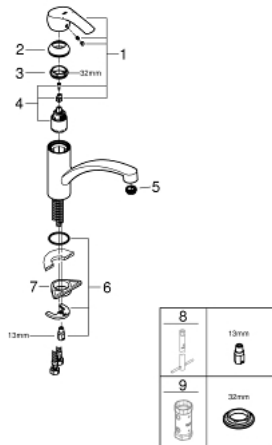

32 441 001 **START SINGLE-LEVER SINK MIXER 1/2"**

PRODUCT DESCRIPTION

- Tyc: Chrome
- single hole installation
- low spout
- Protected Water Ways no contact of water with lead or nickel inside the tap
- GROHE SilkMove 35 mm ceramic cartridge
- integrated temperature limiter
- GROHE LongLife finish
- adjustable flow rate limiter
- swivel cast spout
- swivel area 140°
- Easy Release Aerator for tool free replacement
- flexible connection hoses
- rapid installation system
- GROHE FastFixation rapid installation system

32 441 001 **START SINGLE-LEVER SINK MIXER 1/2"**

SPARE PARTS

- 1: Lever (Spare part-nr. 46897000)
- 2: Cap (Spare part-nr. 46492000)
- 3: Screw ring (Spare part-nr. 46815000)
- 4: Cartridge (Spare part-nr. 46374000)
- 5: Flow straightener (Spare part-nr. 48264000)
- 6: Shank mounting kit (Spare part-nr. 46249000)
- 7: Support plate (Spare part-nr. 05334000)
- 8: Mounting wrench (Spare part-nr. 19017000)*
- 9: Special spanner (Spare part-nr. 19377000)*
- * Optional accessories