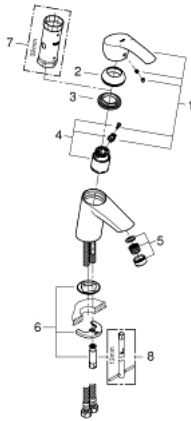

32 467 002 **EUROSMART BASIN MIXER 1/2"**
S-SIZE

PRODUCT DESCRIPTION

- Colour: chrome
- single hole installation
- metal lever
- GROHE SilkMove 35 mm ceramic cartridge
- adjustable flow rate limiter
- with temperature limiter
- GROHE LongLife finish
- GROHE EcoJoy - less water, perfect flow
- maximum flow rate (at 3 bar): 5 l/min
- GROHE FastFixation rapid installation system
- smooth body
- flexible connection hoses

32 467 002 **EUROSMART BASIN MIXER 1/2"**
S-SIZE

SPARE PARTS

- 1: Lever (Spare part-nr. 46897000)
 - 2: Cap (Spare part-nr. 46492000)
 - 3: Screw coupling (Spare part-nr. 46460000)
 - 4: Cartridge (Spare part-nr. 46374000)
 - 5: Mousseur (Spare part-nr. 48159000)
 - 6: Shank mounting kit (Spare part-nr. 46671000)
 - 7: Socket spanner (Spare part-nr. 19332000)*
 - 8: Mounting wrench (Spare part-nr. 19017000)*
- * Optional accessories