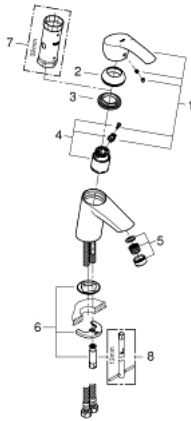

32 467 002 **EUROSMART BASIN MIXER 1/2"**
S-SIZE

SPARE PARTS

- 1: Lever (Spare part-nr. 46897000)
 - 2: Cap (Spare part-nr. 46492000)
 - 3: Screw coupling (Spare part-nr. 46460000)
 - 4: Cartridge (Spare part-nr. 46374000)
 - 5: Mousseur (Spare part-nr. 48159000)
 - 6: Shank mounting kit (Spare part-nr. 46671000)
 - 7: Socket spanner (Spare part-nr. 19332000)*
 - 8: Mounting wrench (Spare part-nr. 19017000)*
- * Optional accessories