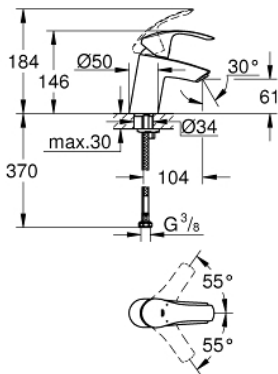

32 467 002 **EUROSMART BASIN MIXER 1/2"**
S-SIZE

PRODUCT DESCRIPTION

- Colour: chrome
- single hole installation
- metal lever
- GROHE SilkMove 35 mm ceramic cartridge
- adjustable flow rate limiter
- with temperature limiter
- GROHE LongLife finish
- GROHE EcoJoy - less water, perfect flow
- maximum flow rate (at 3 bar): 5 l/min
- GROHE FastFixation rapid installation system
- smooth body
- flexible connection hoses

32 467 002 **EUROSMART BASIN MIXER 1/2"**
S-SIZE

SPARE PARTS

- 1: Lever (Spare part-nr. 46897000)
 - 2: Cap (Spare part-nr. 46492000)
 - 3: Screw coupling (Spare part-nr. 46460000)
 - 4: Cartridge (Spare part-nr. 46374000)
 - 5: Mousseur (Spare part-nr. 48159000)
 - 6: Shank mounting kit (Spare part-nr. 46671000)
 - 7: Socket spanner (Spare part-nr. 19332000)*
 - 8: Mounting wrench (Spare part-nr. 19017000)*
- * Optional accessories