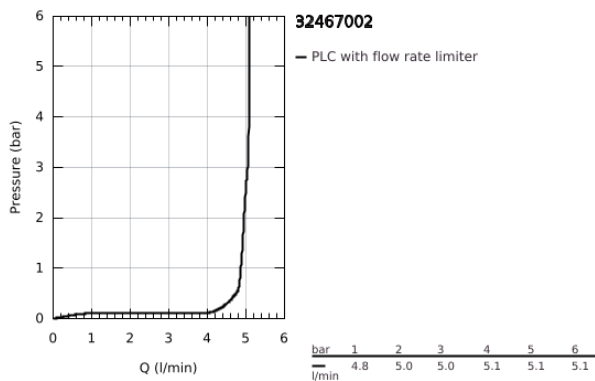

32 467 002 **EUROSMART BASIN MIXER 1/2"**
S-SIZE

PRODUCT DESCRIPTION

- Colour: chrome
- single hole installation
- metal lever
- GROHE SilkMove 35 mm ceramic cartridge
- adjustable flow rate limiter
- with temperature limiter
- GROHE LongLife finish
- GROHE EcoJoy - less water, perfect flow
- maximum flow rate (at 3 bar): 5 l/min
- GROHE FastFixation rapid installation system
- smooth body
- flexible connection hoses

32 467 002 **EUROSMART BASIN MIXER 1/2"**
S-SIZE

SPARE PARTS

- 1: Lever (Spare part-nr. 46897000)
 - 2: Cap (Spare part-nr. 46492000)
 - 3: Screw coupling (Spare part-nr. 46460000)
 - 4: Cartridge (Spare part-nr. 46374000)
 - 5: Mousseur (Spare part-nr. 48159000)
 - 6: Shank mounting kit (Spare part-nr. 46671000)
 - 7: Socket spanner (Spare part-nr. 19332000)*
 - 8: Mounting wrench (Spare part-nr. 19017000)*
- * Optional accessories