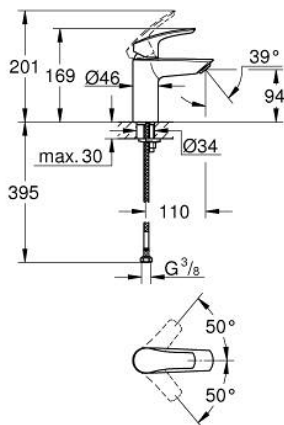

32 467 003 **EUROSMART BASIN MIXER 1/2"**
S-SIZE

PRODUCT DESCRIPTION

- Colour: chrome
- single hole installation
- metal lever
- GROHE SilkMove 28 mm ceramic cartridge
- adjustable flow rate limiter
- with temperature limiter
- GROHE LongLife finish
- GROHE EcoJoy - less water, perfect flow
- maximum flow rate (at 3 bar): 5 l/min
- Protected Water Ways no contact of water with lead or nickel inside the tap
- GROHE FastFixation rapid installation system
- smooth body
- flexible connection hoses
- professional exclusive