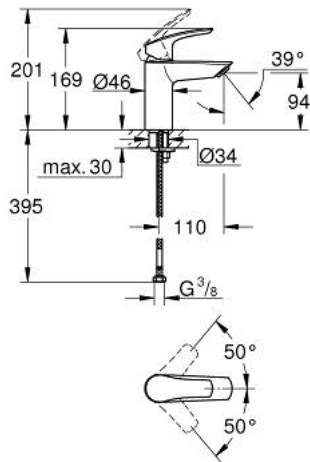

32 467 003 **EUROSMART BASIN MIXER 1/2"**  
**S-SIZE**

**PRODUCT DESCRIPTION**

- Tyc: Chrome
- single hole installation
- metal lever
- GROHE SilkMove 28 mm ceramic cartridge
- adjustable flow rate limiter
- with temperature limiter
- GROHE LongLife finish
- GROHE EcoJoy - Less water, perfect flow
- maximum flow rate (at 3 bar): 5 l/min
- Protected Water Ways no contact of water with lead or nickel inside the tap
- GROHE FastFixation rapid installation system
- smooth body
- flexible connection hoses
- professional exclusive