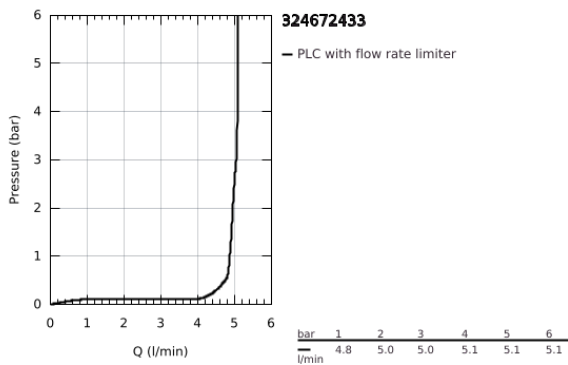

32 467 243 3 **EUROSMART BASIN MIXER 1/2"**  
**S-SIZE**

**PRODUCT DESCRIPTION**

- Colour: matte black
- single hole installation
- metal lever
- GROHE SilkMove 28 mm ceramic cartridge
- adjustable flow rate limiter
- with temperature limiter
- GROHE EcoJoy - less water, perfect flow
- maximum flow rate (at 3 bar): 5 l/min
- Protected Water Ways no contact of water with lead or nickel inside the tap
- GROHE FastFixation rapid installation system
- smooth body
- flexible connection hoses
- professional exclusive

32 467 243 3 **EUROSMART BASIN MIXER 1/2"**  
**S-SIZE**

**SPARE PARTS**

- 1: Lever (Spare part-nr. 485482430)
- 2: cap (Spare part-nr. 461162430)
- 3: Cartridge (Spare part-nr. 48518000)
- 4: Mousseur (Spare part-nr. 481592430)
- 5: Shank mounting kit (Spare part-nr. 46645000)
- 6: Waste set with push-open plug (Spare part-nr. 658072430)\*
- 7: Mounting wrench (Spare part-nr. 19017000)\*