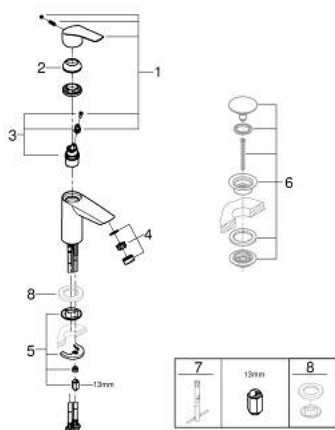

32 467 243 3 **EUROSMART BASIN MIXER 1/2"**  
**S-SIZE**

**PRODUCT DESCRIPTION**

- Colour: matte black
- single hole installation
- metal lever
- GROHE SilkMove 28 mm ceramic cartridge
- adjustable flow rate limiter
- with temperature limiter
- GROHE EcoJoy - less water, perfect flow
- maximum flow rate (at 3 bar): 5 l/min
- Protected Water Ways no contact of water with lead or nickel inside the tap
- GROHE FastFixation rapid installation system
- smooth body
- flexible connection hoses
- professional exclusive

32 467 243 3 **EUROSMART BASIN MIXER 1/2"**  
**S-SIZE**

**SPARE PARTS**

- 1: Lever (Spare part-nr. 485482430)
- 2: cap (Spare part-nr. 461162430)
- 3: Cartridge (Spare part-nr. 48518000)
- 4: Mousseur (Spare part-nr. 481592430)
- 5: Shank mounting kit (Spare part-nr. 46645000)
- 6: Waste set with push-open plug (Spare part-nr. 658072430)\*
- 7: Mounting wrench (Spare part-nr. 19017000)\*