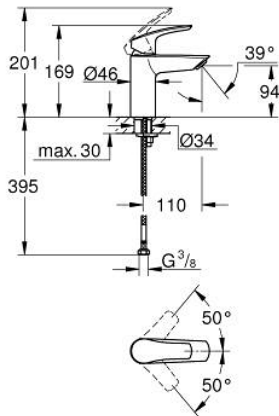

32 467 243 3 **EUROSMART BASIN MIXER 1/2"**  
**S-SIZE**

**PRODUCT DESCRIPTION**

- Colour: matte black
- single hole installation
- metal lever
- GROHE SilkMove 28 mm ceramic cartridge
- adjustable flow rate limiter
- with temperature limiter
- GROHE EcoJoy - less water, perfect flow
- maximum flow rate (at 3 bar): 5 l/min
- Protected Water Ways no contact of water with lead or nickel inside the tap
- GROHE FastFixation rapid installation system
- smooth body
- flexible connection hoses
- professional exclusive

32 467 243 3 **EUROSMART BASIN MIXER 1/2"**  
**S-SIZE**

**SPARE PARTS**

- 1: Lever (Spare part-nr. 485482430)
- 2: cap (Spare part-nr. 461162430)
- 3: Cartridge (Spare part-nr. 48518000)
- 4: Mousseur (Spare part-nr. 481592430)
- 5: Shank mounting kit (Spare part-nr. 46645000)
- 6: Waste set with push-open plug (Spare part-nr. 658072430)\*
- 7: Mounting wrench (Spare part-nr. 19017000)\*