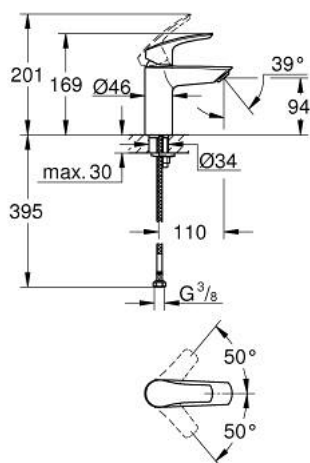

32 467 243 3 **EUROSMART BASIN MIXER 1/2"**  
**S-SIZE**

**PRODUCT DESCRIPTION**

- Tyc: matte black
- single hole installation
- metal lever
- GROHE SilkMove 28 mm ceramic cartridge
- adjustable flow rate limiter
- with temperature limiter
- GROHE EcoJoy - Less water, perfect flow
- maximum flow rate (at 3 bar): 5 l/min
- Protected Water Ways no contact of water with lead or nickel inside the tap
- GROHE FastFixation rapid installation system
- smooth body
- flexible connection hoses
- professional exclusive

32 467 243 3 **EUROSMART BASIN MIXER 1/2"**  
**S-SIZE**

**SPARE PARTS**

- 1: Lever (Spare part-nr. 485482430)
- 2: cap (Spare part-nr. 461162430)
- 3: Cartridge (Spare part-nr. 48518000)
- 4: Mousseur (Spare part-nr. 481592430)
- 5: Shank mounting kit (Spare part-nr. 46645000)
- 6: Waste set with push-open plug (Spare part-nr. 658072430)\*
- 7: Mounting wrench (Spare part-nr. 19017000)\*