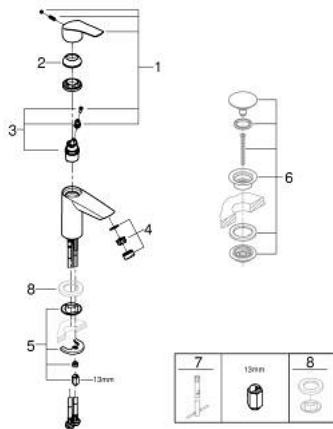

32 467 243 3 **EUROSMART BASIN MIXER 1/2"**  
**S-SIZE**

**PRODUCT DESCRIPTION**

- Tyc: matte black
- single hole installation
- metal lever
- GROHE SilkMove 28 mm ceramic cartridge
- adjustable flow rate limiter
- with temperature limiter
- GROHE EcoJoy - Less water, perfect flow
- maximum flow rate (at 3 bar): 5 l/min
- Protected Water Ways no contact of water with lead or nickel inside the tap
- GROHE FastFixation rapid installation system
- smooth body
- flexible connection hoses
- professional exclusive

32 467 243 3 **EUROSMART BASIN MIXER 1/2"**  
**S-SIZE**

**SPARE PARTS**

- 1: Lever (Spare part-nr. 485482430)
- 2: cap (Spare part-nr. 461162430)
- 3: Cartridge (Spare part-nr. 48518000)
- 4: Mousseur (Spare part-nr. 481592430)
- 5: Shank mounting kit (Spare part-nr. 46645000)
- 6: Waste set with push-open plug (Spare part-nr. 658072430)\*
- 7: Mounting wrench (Spare part-nr. 19017000)\*