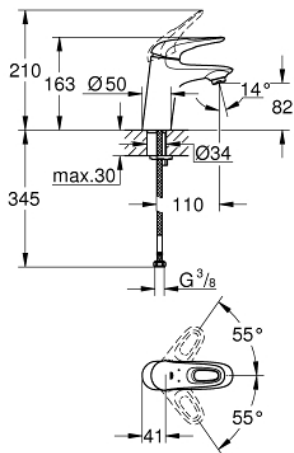

32 468 003 **EUROSTYLE BASIN MIXER 1/2"**
S-SIZE

PRODUCT DESCRIPTION

- Colour: chrome
- single hole installation
- loop metal lever
- GROHE SilkMove 35 mm ceramic cartridge
- adjustable flow rate limiter
- with temperature limiter
- GROHE LongLife finish
- GROHE EcoJoy - less water, perfect flow
- maximum flow rate (at 3 bar): 5 l/min
- GROHE FastFixation rapid installation system
- smooth body
- flexible connection hoses

32 468 003 **EUROSTYLE BASIN MIXER 1/2"**
S-SIZE

SPARE PARTS

- 1: Lever (Spare part-nr. 46938000)
 - 2: Cap (Spare part-nr. 46492000)
 - 3: Screw coupling (Spare part-nr. 46460000)
 - 4: Cartridge (Spare part-nr. 46374000)
 - 5: Mousseur (Spare part-nr. 48159000)
 - 6: Shank mounting kit (Spare part-nr. 46671000)
 - 7: Socket spanner (Spare part-nr. 19332000)*
 - 8: Mounting wrench (Spare part-nr. 19017000)*
- * Optional accessories