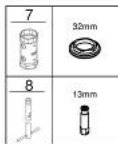

32 468 003 **EUROSTYLE BASIN MIXER 1/2"**
S-SIZE

PRODUCT DESCRIPTION

- Colour: chrome
- single hole installation
- loop metal lever
- GROHE SilkMove 35 mm ceramic cartridge
- adjustable flow rate limiter
- with temperature limiter
- GROHE LongLife finish
- GROHE EcoJoy - less water, perfect flow
- maximum flow rate (at 3 bar): 5 l/min
- GROHE FastFixation rapid installation system
- smooth body
- flexible connection hoses

32 468 003 **EUROSTYLE BASIN MIXER 1/2"**
S-SIZE

SPARE PARTS

- 1: Lever (Spare part-nr. 46938000)
 - 2: Cap (Spare part-nr. 46492000)
 - 3: Screw coupling (Spare part-nr. 46460000)
 - 4: Cartridge (Spare part-nr. 46374000)
 - 5: Mousseur (Spare part-nr. 48159000)
 - 6: Shank mounting kit (Spare part-nr. 46671000)
 - 7: Socket spanner (Spare part-nr. 19332000)*
 - 8: Mounting wrench (Spare part-nr. 19017000)*
- * Optional accessories