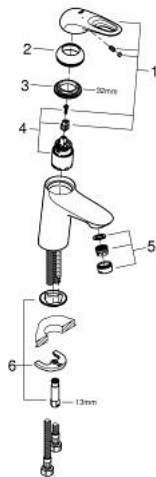

32 468 003 **EUROSTYLE BASIN MIXER 1/2"**
S-SIZE

PRODUCT DESCRIPTION

- Colour: chrome
- single hole installation
- loop metal lever
- GROHE SilkMove 35 mm ceramic cartridge
- adjustable flow rate limiter
- with temperature limiter
- GROHE LongLife finish
- GROHE EcoJoy - less water, perfect flow
- maximum flow rate (at 3 bar): 5 l/min
- GROHE FastFixation rapid installation system
- smooth body
- flexible connection hoses

32 468 003 **EUROSTYLE BASIN MIXER 1/2"**
S-SIZE

SPARE PARTS

- 1: Lever (Spare part-nr. 46938000)
 - 2: Cap (Spare part-nr. 46492000)
 - 3: Screw coupling (Spare part-nr. 46460000)
 - 4: Cartridge (Spare part-nr. 46374000)
 - 5: Mousseur (Spare part-nr. 48159000)
 - 6: Shank mounting kit (Spare part-nr. 46671000)
 - 7: Socket spanner (Spare part-nr. 19332000)*
 - 8: Mounting wrench (Spare part-nr. 19017000)*
- * Optional accessories