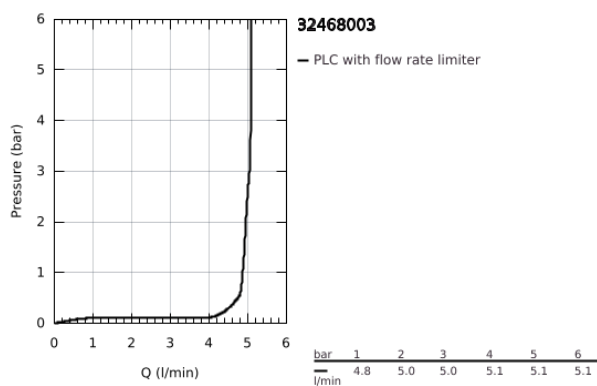

32 468 003 **EUROSTYLE BASIN MIXER 1/2"**
S-SIZE

PRODUCT DESCRIPTION

- Colour: chrome
- single hole installation
- loop metal lever
- GROHE SilkMove 35 mm ceramic cartridge
- adjustable flow rate limiter
- with temperature limiter
- GROHE LongLife finish
- GROHE EcoJoy - less water, perfect flow
- maximum flow rate (at 3 bar): 5 l/min
- GROHE FastFixation rapid installation system
- smooth body
- flexible connection hoses

32 468 003 **EUROSTYLE BASIN MIXER 1/2"**
S-SIZE

SPARE PARTS

- 1: Lever (Spare part-nr. 46938000)
 - 2: Cap (Spare part-nr. 46492000)
 - 3: Screw coupling (Spare part-nr. 46460000)
 - 4: Cartridge (Spare part-nr. 46374000)
 - 5: Mousseur (Spare part-nr. 48159000)
 - 6: Shank mounting kit (Spare part-nr. 46671000)
 - 7: Socket spanner (Spare part-nr. 19332000)*
 - 8: Mounting wrench (Spare part-nr. 19017000)*
- * Optional accessories