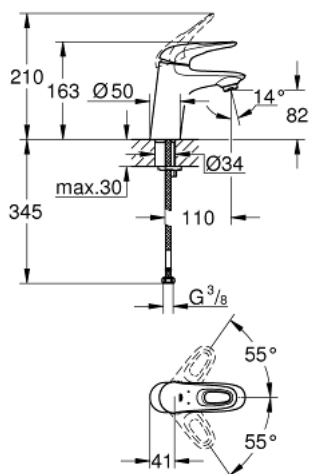

32 468 003 **EUROSTYLE BASIN MIXER 1/2"**  
**S-SIZE**

**PRODUCT DESCRIPTION**

- Tyc: Chrome
- single hole installation
- loop metal lever
- GROHE SilkMove 35 mm ceramic cartridge
- adjustable flow rate limiter
- with temperature limiter
- GROHE LongLife finish
- GROHE EcoJoy - Less water, perfect flow
- maximum flow rate (at 3 bar): 5 l/min
- GROHE FastFixation rapid installation system
- smooth body
- flexible connection hoses

32 468 003 **EUROSTYLE BASIN MIXER 1/2"**  
**S-SIZE**

**SPARE PARTS**

- 1: Lever (Spare part-nr. 46938000)
  - 2: Cap (Spare part-nr. 46492000)
  - 3: Screw coupling (Spare part-nr. 46460000)
  - 4: Cartridge (Spare part-nr. 46374000)
  - 5: Mousseur (Spare part-nr. 48159000)
  - 6: Shank mounting kit (Spare part-nr. 46671000)
  - 7: Socket spanner (Spare part-nr. 19332000)\*
  - 8: Mounting wrench (Spare part-nr. 19017000)\*
- \* Optional accessories