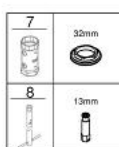

32 468 003 **EUROSTYLE BASIN MIXER 1/2"**  
**S-SIZE**

**PRODUCT DESCRIPTION**

- Tyc: Chrome
- single hole installation
- loop metal lever
- GROHE SilkMove 35 mm ceramic cartridge
- adjustable flow rate limiter
- with temperature limiter
- GROHE LongLife finish
- GROHE EcoJoy - Less water, perfect flow
- maximum flow rate (at 3 bar): 5 l/min
- GROHE FastFixation rapid installation system
- smooth body
- flexible connection hoses

32 468 003 **EUROSTYLE BASIN MIXER 1/2"**  
**S-SIZE**

**SPARE PARTS**

- 1: Lever (Spare part-nr. 46938000)
  - 2: Cap (Spare part-nr. 46492000)
  - 3: Screw coupling (Spare part-nr. 46460000)
  - 4: Cartridge (Spare part-nr. 46374000)
  - 5: Mousseur (Spare part-nr. 48159000)
  - 6: Shank mounting kit (Spare part-nr. 46671000)
  - 7: Socket spanner (Spare part-nr. 19332000)\*
  - 8: Mounting wrench (Spare part-nr. 19017000)\*
- \* Optional accessories