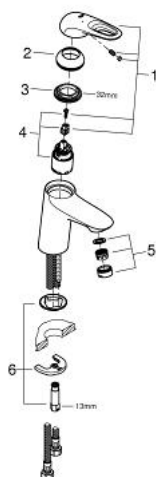

32 468 003 **EUROSTYLE BASIN MIXER 1/2"**  
**S-SIZE**

**PRODUCT DESCRIPTION**

- Tyc: Chrome
- single hole installation
- loop metal lever
- GROHE SilkMove 35 mm ceramic cartridge
- adjustable flow rate limiter
- with temperature limiter
- GROHE LongLife finish
- GROHE EcoJoy - Less water, perfect flow
- maximum flow rate (at 3 bar): 5 l/min
- GROHE FastFixation rapid installation system
- smooth body
- flexible connection hoses

32 468 003 **EUROSTYLE BASIN MIXER 1/2"**  
**S-SIZE**

**SPARE PARTS**

- 1: Lever (Spare part-nr. 46938000)
  - 2: Cap (Spare part-nr. 46492000)
  - 3: Screw coupling (Spare part-nr. 46460000)
  - 4: Cartridge (Spare part-nr. 46374000)
  - 5: Mousseur (Spare part-nr. 48159000)
  - 6: Shank mounting kit (Spare part-nr. 46671000)
  - 7: Socket spanner (Spare part-nr. 19332000)\*
  - 8: Mounting wrench (Spare part-nr. 19017000)\*
- \* Optional accessories