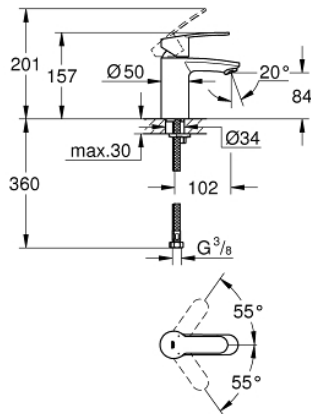

32 468 20E **EUROSTYLE COSMOPOLITAN BASIN MIXER 1/2"**
S-SIZE

PRODUCT DESCRIPTION

- Colour: chrome
- single hole installation
- metal lever
- GROHE SilkMove 35 mm ceramic cartridge
- adjustable flow rate limiter
- adjustable minimum flow rate 2.5 l/min
- temperature limiter
- GROHE LongLife finish
- GROHE EcoJoy - less water, perfect flow
- maximum flow rate (at 3 bar): 5 l/min
- SpeedClean mousseur
- GROHE FastFixation installation system with centering support
- smooth body
- flexible connection hoses
- min. recommended pressure 1.0 bar
- noise classification I in accordance with DIN 4109

32 468 20E **EUROSTYLE COSMOPOLITAN BASIN MIXER 1/2"**
S-SIZE

SPARE PARTS

- 1: Lever (Spare part-nr. 46748000)
 - 2: Cap (Spare part-nr. 46492000)
 - 3: Screw coupling (Spare part-nr. 46460000)
 - 4: Cartridge (Spare part-nr. 46374000)
 - 5: Mousseur (Spare part-nr. 48159000)
 - 6: Shank mounting kit (Spare part-nr. 46671000)
 - 7: Socket spanner (Spare part-nr. 19332000)*
 - 8: Mounting wrench (Spare part-nr. 19017000)*
- * Optional accessories