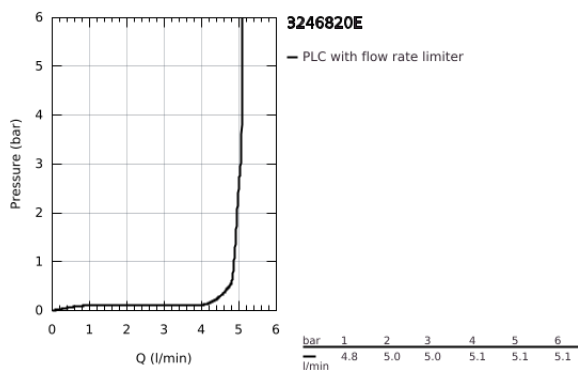

32 468 20E **EUROSTYLE COSMOPOLITAN BASIN MIXER 1/2"**
S-SIZE

PRODUCT DESCRIPTION

- Colour: chrome
- single hole installation
- metal lever
- GROHE SilkMove 35 mm ceramic cartridge
- adjustable flow rate limiter
- adjustable minimum flow rate 2.5 l/min
- temperature limiter
- GROHE LongLife finish
- GROHE EcoJoy - less water, perfect flow
- maximum flow rate (at 3 bar): 5 l/min
- SpeedClean mousseur
- GROHE FastFixation installation system with centering support
- smooth body
- flexible connection hoses
- min. recommended pressure 1.0 bar
- noise classification I in accordance with DIN 4109

32 468 20E **EUROSTYLE COSMOPOLITAN BASIN MIXER 1/2"**
S-SIZE

SPARE PARTS

- 1: Lever (Spare part-nr. 46748000)
 - 2: Cap (Spare part-nr. 46492000)
 - 3: Screw coupling (Spare part-nr. 46460000)
 - 4: Cartridge (Spare part-nr. 46374000)
 - 5: Mousseur (Spare part-nr. 48159000)
 - 6: Shank mounting kit (Spare part-nr. 46671000)
 - 7: Socket spanner (Spare part-nr. 19332000)*
 - 8: Mounting wrench (Spare part-nr. 19017000)*
- * Optional accessories