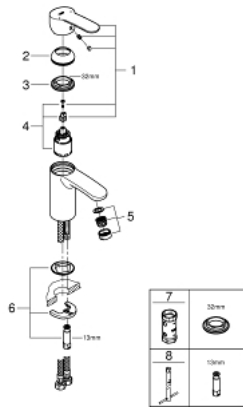

32 468 20E **EUROSTYLE COSMOPOLITAN BASIN MIXER 1/2"**
S-SIZE

PRODUCT DESCRIPTION

- Colour: chrome
- single hole installation
- metal lever
- GROHE SilkMove 35 mm ceramic cartridge
- adjustable flow rate limiter
- adjustable minimum flow rate 2.5 l/min
- temperature limiter
- GROHE LongLife finish
- GROHE EcoJoy - less water, perfect flow
- maximum flow rate (at 3 bar): 5 l/min
- SpeedClean mousseur
- GROHE FastFixation installation system with centering support
- smooth body
- flexible connection hoses
- min. recommended pressure 1.0 bar
- noise classification I in accordance with DIN 4109

32 468 20E **EUROSTYLE COSMOPOLITAN BASIN MIXER 1/2"**
S-SIZE

SPARE PARTS

- 1: Lever (Spare part-nr. 46748000)
 - 2: Cap (Spare part-nr. 46492000)
 - 3: Screw coupling (Spare part-nr. 46460000)
 - 4: Cartridge (Spare part-nr. 46374000)
 - 5: Mousseur (Spare part-nr. 48159000)
 - 6: Shank mounting kit (Spare part-nr. 46671000)
 - 7: Socket spanner (Spare part-nr. 19332000)*
 - 8: Mounting wrench (Spare part-nr. 19017000)*
- * Optional accessories