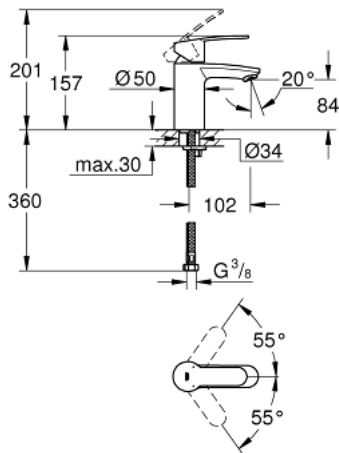

32 468 20E **EUROSTYLE COSMOPOLITAN BASIN MIXER 1/2"**
S-SIZE

PRODUCT DESCRIPTION

- Tyc: Chrome
- single hole installation
- metal lever
- GROHE SilkMove 35 mm ceramic cartridge
- adjustable flow rate limiter
- adjustable minimum flow rate 2.5 l/min
- temperature limiter
- GROHE LongLife finish
- GROHE EcoJoy - Less water, perfect flow
- maximum flow rate (at 3 bar): 5 l/min
- SpeedClean mousseur
- GROHE FastFixation installation system with centering support
- smooth body
- flexible connection hoses
- min. recommended pressure 1.0 bar
- noise classification I in accordance with DIN 4109

32 468 20E **EUROSTYLE COSMOPOLITAN BASIN MIXER 1/2"**
S-SIZE

SPARE PARTS

- 1: Lever (Spare part-nr. 46748000)
 - 2: Cap (Spare part-nr. 46492000)
 - 3: Screw coupling (Spare part-nr. 46460000)
 - 4: Cartridge (Spare part-nr. 46374000)
 - 5: Mousseur (Spare part-nr. 48159000)
 - 6: Shank mounting kit (Spare part-nr. 46671000)
 - 7: Socket spanner (Spare part-nr. 19332000)*
 - 8: Mounting wrench (Spare part-nr. 19017000)*
- * Optional accessories