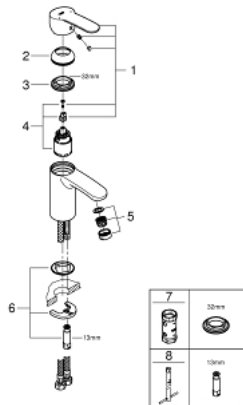

32 468 20E **EUROSTYLE COSMOPOLITAN BASIN MIXER 1/2"**
S-SIZE

PRODUCT DESCRIPTION

- Tyc: Chrome
- single hole installation
- metal lever
- GROHE SilkMove 35 mm ceramic cartridge
- adjustable flow rate limiter
- adjustable minimum flow rate 2.5 l/min
- temperature limiter
- GROHE LongLife finish
- GROHE EcoJoy - Less water, perfect flow
- maximum flow rate (at 3 bar): 5 l/min
- SpeedClean mousseur
- GROHE FastFixation installation system with centering support
- smooth body
- flexible connection hoses
- min. recommended pressure 1.0 bar
- noise classification I in accordance with DIN 4109

32 468 20E **EUROSTYLE COSMOPOLITAN BASIN MIXER 1/2"**
S-SIZE

SPARE PARTS

- 1: Lever (Spare part-nr. 46748000)
 - 2: Cap (Spare part-nr. 46492000)
 - 3: Screw coupling (Spare part-nr. 46460000)
 - 4: Cartridge (Spare part-nr. 46374000)
 - 5: Mousseur (Spare part-nr. 48159000)
 - 6: Shank mounting kit (Spare part-nr. 46671000)
 - 7: Socket spanner (Spare part-nr. 19332000)*
 - 8: Mounting wrench (Spare part-nr. 19017000)*
- * Optional accessories