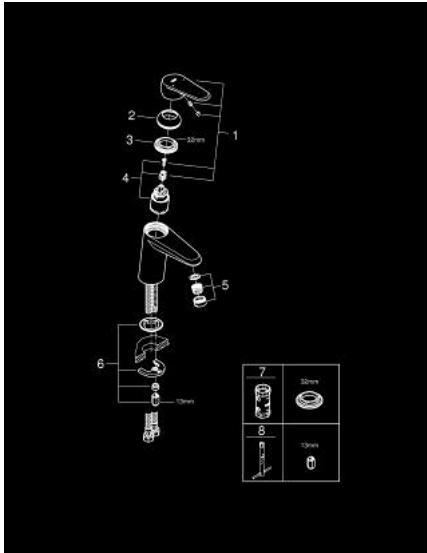

32 469 20E **EURODISC COSMOPOLITAN BASIN MIXER 1/2"**
S-SIZE

PRODUCT DESCRIPTION

- Tyc: Chrome
- metal lever
- single hole installation
- GROHE SilkMove 35 mm ceramic cartridge
- adjustable flow rate limiter
- adjustable minimum flow rate 2.5 l/min
- temperature limiter
- GROHE LongLife finish
- GROHE EcoJoy - Less water, perfect flow
- maximum flow rate (at 3 bar): 5 l/min
- SpeedClean mousseur
- GROHE FastFixation installation system with centering support
- smooth body
- flexible connection hoses
- min. recommended pressure 1.0 bar
- noise classification I in accordance with DIN 4109

32 469 20E **EURODISC COSMOPOLITAN BASIN MIXER 1/2"**
S-SIZE

SPARE PARTS

- 1: Lever (Spare part-nr. 46738000)
 - 2: Cap (Spare part-nr. 46492000)
 - 3: Screw coupling (Spare part-nr. 46460000)
 - 4: Cartridge (Spare part-nr. 46374000)
 - 5: Laminar flow straightener (Spare part-nr. 13955000)
 - 6: Shank mounting kit (Spare part-nr. 46645000)
 - 7: Socket spanner (Spare part-nr. 19332000)*
 - 8: Mounting wrench (Spare part-nr. 19017000)*
- * Optional accessories