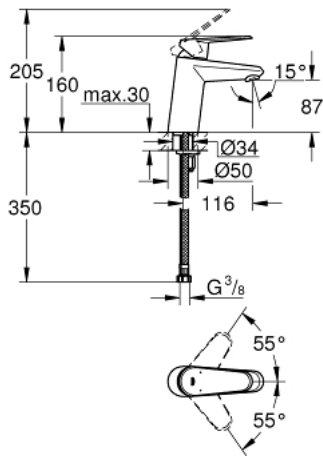

32 469 20E **EURODISC COSMOPOLITAN BASIN MIXER 1/2"**
S-SIZE

PRODUCT DESCRIPTION

- Tyc: Chrome
- metal lever
- single hole installation
- GROHE SilkMove 35 mm ceramic cartridge
- adjustable flow rate limiter
- adjustable minimum flow rate 2.5 l/min
- temperature limiter
- GROHE LongLife finish
- GROHE EcoJoy - Less water, perfect flow
- maximum flow rate (at 3 bar): 5 l/min
- SpeedClean mousseur
- GROHE FastFixation installation system with centering support
- smooth body
- flexible connection hoses
- min. recommended pressure 1.0 bar
- noise classification I in accordance with DIN 4109

32 469 20E **EURODISC COSMOPOLITAN BASIN MIXER 1/2"**
S-SIZE

SPARE PARTS

- 1: Lever (Spare part-nr. 46738000)
 - 2: Cap (Spare part-nr. 46492000)
 - 3: Screw coupling (Spare part-nr. 46460000)
 - 4: Cartridge (Spare part-nr. 46374000)
 - 5: Laminar flow straightener (Spare part-nr. 13955000)
 - 6: Shank mounting kit (Spare part-nr. 46645000)
 - 7: Socket spanner (Spare part-nr. 19332000)*
 - 8: Mounting wrench (Spare part-nr. 19017000)*
- * Optional accessories