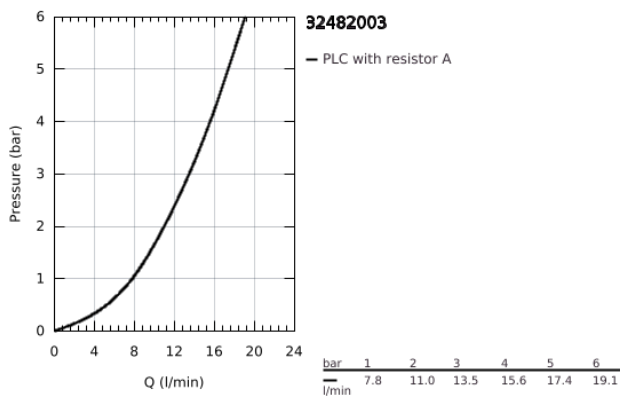

32 482 003 EUROSMART SINGLE-LEVER SINK MIXER 1/2"

PRODUCT DESCRIPTION

- Colour: chrome
- wall mounted
- GROHE LongLife finish
- GROHE SilkMove 35 mm ceramic cartridge
- mousseur
- adjustable flow rate limiter
- swivel tubular spout, swivel area 360°
- projection 244 mm
- integrated temperature limiter
- C-unions
- maximum flow rate (at 3 bar): 13.5 l/min
- professional exclusive

32 482 003 EUROSMART SINGLE-LEVER SINK MIXER 1/2"

SPARE PARTS

- 1: Lever (Spare part-nr. 48542000)
- 2: Cartridge (Spare part-nr. 46374000)
- 3: C-spout (Spare part-nr. 13371000)
- 3.1: Mousseur (Spare part-nr. 06574000)
- 3.2: Sealing washer (Spare part-nr. 0128500M)
- 3.3: Safety ring (Spare part-nr. 0485300M)
- 4: Screw connection 1/2" (Spare part-nr. 45044000)
- 4.1: O-Ring Ø15 x Ø2 (Spare part-nr. 0311900M)
- 5: S-union (Spare part-nr. 12662000)
- 6: Extension 3/4", 20 mm (Spare part-nr. 0713000M)*
- 7: Special spanner (Spare part-nr. 19377000)*