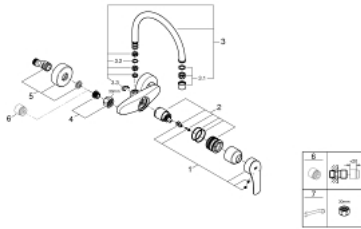

32 482 003 EUROSMART SINGLE-LEVER SINK MIXER 1/2"

PRODUCT DESCRIPTION

- Colour: chrome
- wall mounted
- GROHE LongLife finish
- GROHE SilkMove 35 mm ceramic cartridge
- mousseur
- adjustable flow rate limiter
- swivel tubular spout, swivel area 360°
- projection 244 mm
- integrated temperature limiter
- C-unions
- maximum flow rate (at 3 bar): 13.5 l/min
- professional exclusive

32 482 003 EUROSMART SINGLE-LEVER SINK MIXER 1/2"

SPARE PARTS

- 1: Lever (Spare part-nr. 48542000)
- 2: Cartridge (Spare part-nr. 46374000)
- 3: C-spout (Spare part-nr. 13371000)
- 3.1: Mousseur (Spare part-nr. 06574000)
- 3.2: Sealing washer (Spare part-nr. 0128500M)
- 3.3: Safety ring (Spare part-nr. 0485300M)
- 4: Screw connection 1/2" (Spare part-nr. 45044000)
- 4.1: O-Ring Ø15 x Ø2 (Spare part-nr. 0311900M)
- 5: S-union (Spare part-nr. 12662000)
- 6: Extension 3/4", 20 mm (Spare part-nr. 0713000M)*
- 7: Special spanner (Spare part-nr. 19377000)*