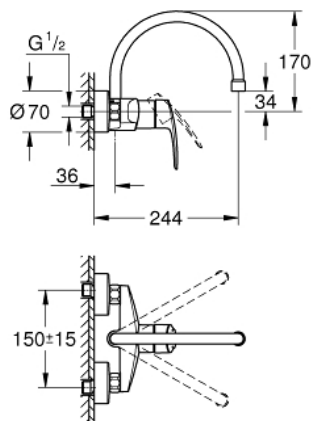

32 482 003 EUROSMART SINGLE-LEVER SINK MIXER 1/2"

PRODUCT DESCRIPTION

- Colour: chrome
- wall mounted
- GROHE LongLife finish
- GROHE SilkMove 35 mm ceramic cartridge
- mousseur
- adjustable flow rate limiter
- swivel tubular spout, swivel area 360°
- projection 244 mm
- integrated temperature limiter
- C-unions
- maximum flow rate (at 3 bar): 13.5 l/min
- professional exclusive

32 482 003 EUROSMART SINGLE-LEVER SINK MIXER 1/2"

SPARE PARTS

- 1: Lever (Spare part-nr. 48542000)
- 2: Cartridge (Spare part-nr. 46374000)
- 3: C-spout (Spare part-nr. 13371000)
- 3.1: Mousseur (Spare part-nr. 06574000)
- 3.2: Sealing washer (Spare part-nr. 0128500M)
- 3.3: Safety ring (Spare part-nr. 0485300M)
- 4: Screw connection 1/2" (Spare part-nr. 45044000)
- 4.1: O-Ring Ø15 x Ø2 (Spare part-nr. 0311900M)
- 5: S-union (Spare part-nr. 12662000)
- 6: Extension 3/4", 20 mm (Spare part-nr. 0713000M)*
- 7: Special spanner (Spare part-nr. 19377000)*