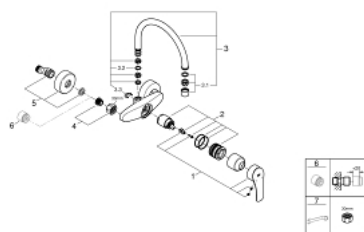

32 482 003 EUROSMART SINGLE-LEVER SINK MIXER 1/2"

PRODUCT DESCRIPTION

- Tyc: Chrome
- wall mounted
- GROHE LongLife finish
- GROHE SilkMove 35 mm ceramic cartridge
- mousseur
- adjustable flow rate limiter
- swivel tubular spout, swivel area 360°
- projection 244 mm
- integrated temperature limiter
- C-unions
- maximum flow rate (at 3 bar): 13.5 l/min
- professional exclusive

32 482 003 EUROSMART SINGLE-LEVER SINK MIXER 1/2"

SPARE PARTS

- 1: Lever (Spare part-nr. 48542000)
- 2: Cartridge (Spare part-nr. 46374000)
- 3: C-spout (Spare part-nr. 13371000)
- 3.1: Mousseur (Spare part-nr. 06574000)
- 3.2: Sealing washer (Spare part-nr. 0128500M)
- 3.3: Safety ring (Spare part-nr. 0485300M)
- 4: Screw connection 1/2" (Spare part-nr. 45044000)
- 4.1: Seal $\varnothing 15 \times \varnothing 2$ (Spare part-nr. 0311900M)
- 5: S-union (Spare part-nr. 12662000)
- 6: Extension 3/4", 20 mm (Spare part-nr. 0713000M)*
- 7: Special spanner (Spare part-nr. 19377000)*