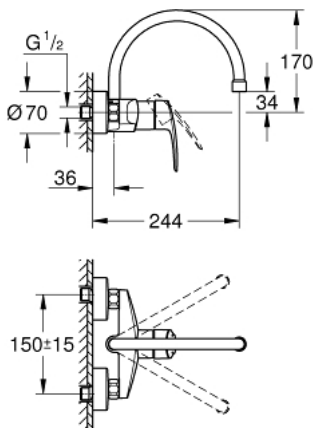

32 482 003 EUROSMART SINGLE-LEVER SINK MIXER 1/2"

PRODUCT DESCRIPTION

- Tyc: Chrome
- wall mounted
- GROHE LongLife finish
- GROHE SilkMove 35 mm ceramic cartridge
- mousseur
- adjustable flow rate limiter
- swivel tubular spout, swivel area 360°
- projection 244 mm
- integrated temperature limiter
- C-unions
- maximum flow rate (at 3 bar): 13.5 l/min
- professional exclusive

32 482 003 EUROSMART SINGLE-LEVER SINK MIXER 1/2"

SPARE PARTS

- 1: Lever (Spare part-nr. 48542000)
- 2: Cartridge (Spare part-nr. 46374000)
- 3: C-spout (Spare part-nr. 13371000)
- 3.1: Mousseur (Spare part-nr. 06574000)
- 3.2: Sealing washer (Spare part-nr. 0128500M)
- 3.3: Safety ring (Spare part-nr. 0485300M)
- 4: Screw connection 1/2" (Spare part-nr. 45044000)
- 4.1: Seal $\varnothing 15 \times \varnothing 2$ (Spare part-nr. 0311900M)
- 5: S-union (Spare part-nr. 12662000)
- 6: Extension 3/4", 20 mm (Spare part-nr. 0713000M)*
- 7: Special spanner (Spare part-nr. 19377000)*