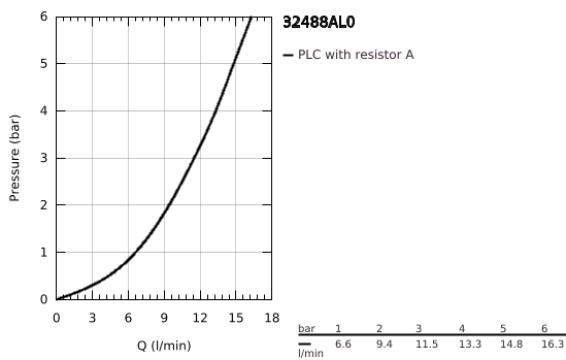

32 488 AL0 MINTA SINGLE-LEVER SINK MIXER 1/2"

PRODUCT DESCRIPTION

- Colour: brushed hard graphite
- U-spout
- single hole installation
- GROHE LongLife finish
- GROHE SilkMove 46 mm ceramic cartridge
- adjustable flow rate limiter
- selectable swivel area: 0° / 150° / 360°
- swivel tubular spout
- flexible connection hoses
- rapid installation system
- optional temperature limiter ref. no. 46 308
- maximum flow rate (at 3 bar): 11.5 l/min

32 488 AL0 MINTA SINGLE-LEVER SINK MIXER 1/2"

SPARE PARTS

- 1: Lever (Spare part-nr. 46015AL0)
 - 2: Cap (Spare part-nr. 46025AL0)
 - 3: Cartridge (Spare part-nr. 46048000)
 - 4: Spout (Spare part-nr. 13096AL0)
 - 4.1: Sealing washer (Spare part-nr. 0128500M)
 - 4.2: Safety ring (Spare part-nr. 0485300M)
 - 4.3: Mousseur (Spare part-nr. 13928AL0)
 - 5: Shank mounting kit (Spare part-nr. 46249000)
 - 6: Mounting wrench (Spare part-nr. 19017000)*
- * Optional accessories