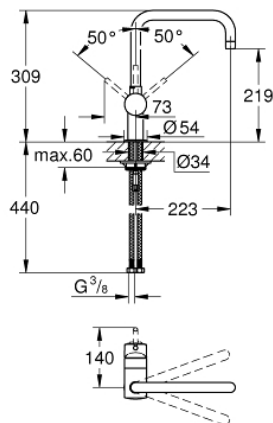

32 488 AL0 MINTA SINGLE-LEVER SINK MIXER 1/2"

PRODUCT DESCRIPTION

- Colour: brushed hard graphite
- U-spout
- single hole installation
- GROHE LongLife finish
- GROHE SilkMove 46 mm ceramic cartridge
- adjustable flow rate limiter
- selectable swivel area: 0° / 150° / 360°
- swivel tubular spout
- flexible connection hoses
- rapid installation system
- optional temperature limiter ref. no. 46 308
- maximum flow rate (at 3 bar): 11.5 l/min

32 488 AL0 MINTA SINGLE-LEVER SINK MIXER 1/2"

SPARE PARTS

- 1: Lever (Spare part-nr. 46015AL0)
 - 2: Cap (Spare part-nr. 46025AL0)
 - 3: Cartridge (Spare part-nr. 46048000)
 - 4: Spout (Spare part-nr. 13096AL0)
 - 4.1: Sealing washer (Spare part-nr. 0128500M)
 - 4.2: Safety ring (Spare part-nr. 0485300M)
 - 4.3: Mousseur (Spare part-nr. 13928AL0)
 - 5: Shank mounting kit (Spare part-nr. 46249000)
 - 6: Mounting wrench (Spare part-nr. 19017000)*
- * Optional accessories