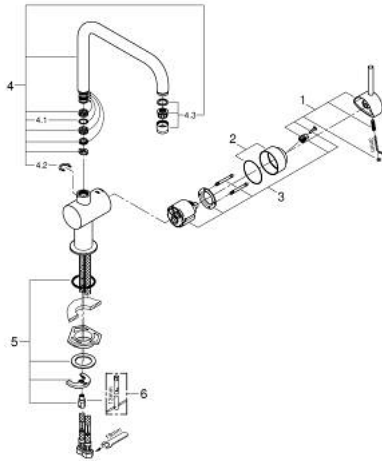

32 488 AL0 MINTA SINGLE-LEVER SINK MIXER 1/2"

PRODUCT DESCRIPTION

- Colour: brushed hard graphite
- U-spout
- single hole installation
- GROHE LongLife finish
- GROHE SilkMove 46 mm ceramic cartridge
- adjustable flow rate limiter
- selectable swivel area: 0° / 150° / 360°
- swivel tubular spout
- flexible connection hoses
- rapid installation system
- optional temperature limiter ref. no. 46 308
- maximum flow rate (at 3 bar): 11.5 l/min

32 488 AL0 MINTA SINGLE-LEVER SINK MIXER 1/2"

SPARE PARTS

- 1: Lever (Spare part-nr. 46015AL0)
 - 2: Cap (Spare part-nr. 46025AL0)
 - 3: Cartridge (Spare part-nr. 46048000)
 - 4: Spout (Spare part-nr. 13096AL0)
 - 4.1: Sealing washer (Spare part-nr. 0128500M)
 - 4.2: Safety ring (Spare part-nr. 0485300M)
 - 4.3: Mousseur (Spare part-nr. 13928AL0)
 - 5: Shank mounting kit (Spare part-nr. 46249000)
 - 6: Mounting wrench (Spare part-nr. 19017000)*
- * Optional accessories