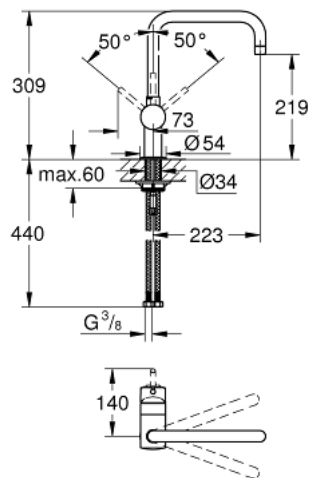

32 488 AL0 MINTA SINGLE-LEVER SINK MIXER 1/2"

PRODUCT DESCRIPTION

- Tyc: brushed hard graphite
- U-spout
- single hole installation
- GROHE LongLife finish
- GROHE SilkMove 46 mm ceramic cartridge
- adjustable flow rate limiter
- selectable swivel area: 0° / 150° / 360°
- swivel tubular spout
- flexible connection hoses
- rapid installation system
- optional temperature limiter ref. no. 46 308
- maximum flow rate (at 3 bar): 11.5 l/min

32 488 AL0 MINTA SINGLE-LEVER SINK MIXER 1/2"

SPARE PARTS

- 1: Lever (Spare part-nr. 46015AL0)
 - 2: Cap (Spare part-nr. 46025AL0)
 - 3: Cartridge (Spare part-nr. 46048000)
 - 4: Spout (Spare part-nr. 13096AL0)
 - 4.1: Sealing washer (Spare part-nr. 0128500M)
 - 4.2: Safety ring (Spare part-nr. 0485300M)
 - 4.3: Mousseur (Spare part-nr. 13928AL0)
 - 5: Shank mounting kit (Spare part-nr. 46249000)
 - 6: Mounting wrench (Spare part-nr. 19017000)*
- * Optional accessories