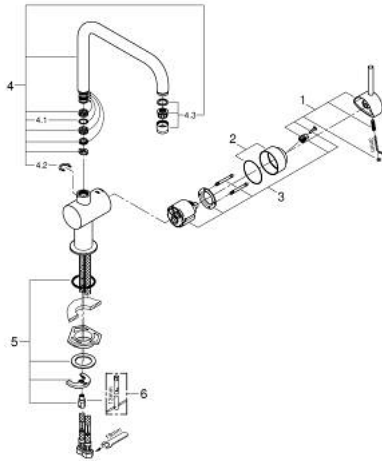

32 488 AL0 MINTA SINGLE-LEVER SINK MIXER 1/2"

PRODUCT DESCRIPTION

- Tyc: brushed hard graphite
- U-spout
- single hole installation
- GROHE LongLife finish
- GROHE SilkMove 46 mm ceramic cartridge
- adjustable flow rate limiter
- selectable swivel area: 0° / 150° / 360°
- swivel tubular spout
- flexible connection hoses
- rapid installation system
- optional temperature limiter ref. no. 46 308
- maximum flow rate (at 3 bar): 11.5 l/min

32 488 AL0 MINTA SINGLE-LEVER SINK MIXER 1/2"

SPARE PARTS

- 1: Lever (Spare part-nr. 46015AL0)
 - 2: Cap (Spare part-nr. 46025AL0)
 - 3: Cartridge (Spare part-nr. 46048000)
 - 4: Spout (Spare part-nr. 13096AL0)
 - 4.1: Sealing washer (Spare part-nr. 0128500M)
 - 4.2: Safety ring (Spare part-nr. 0485300M)
 - 4.3: Mousseur (Spare part-nr. 13928AL0)
 - 5: Shank mounting kit (Spare part-nr. 46249000)
 - 6: Mounting wrench (Spare part-nr. 19017000)*
- * Optional accessories