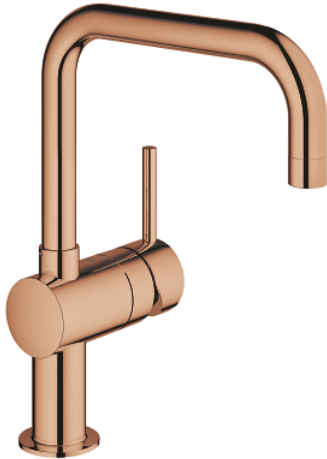

32 488 DA0 MINTA SINGLE-LEVER SINK MIXER 1/2"

PRODUCT DESCRIPTION

- Colour: warm sunset
- U-spout
- single hole installation
- GROHE LongLife finish
- GROHE SilkMove 46 mm ceramic cartridge
- adjustable flow rate limiter
- selectable swivel area: 0° / 150° / 360°
- swivel tubular spout
- flexible connection hoses
- rapid installation system
- optional temperature limiter ref. no. 46 308