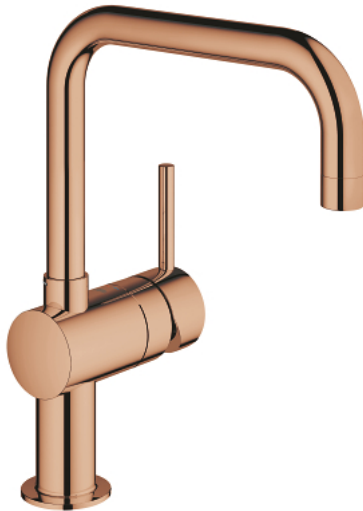

## 32 488 DA0 MINTA SINGLE-LEVER SINK MIXER 1/2"

### PRODUCT DESCRIPTION

- Tyc: warm sunset
- U-spout
- single hole installation
- GROHE LongLife finish
- GROHE SilkMove 46 mm ceramic cartridge
- adjustable flow rate limiter
- selectable swivel area: 0° / 150° / 360°
- swivel tubular spout
- flexible connection hoses
- rapid installation system
- optional temperature limiter ref. no. 46 308