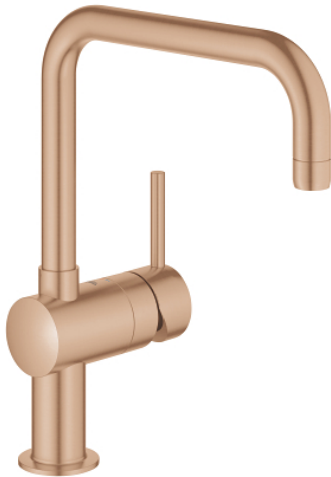

32 488 DL0 MINTA SINGLE-LEVER SINK MIXER 1/2"

PRODUCT DESCRIPTION

- Colour: brushed warm sunset
- U-spout
- single hole installation
- GROHE LongLife finish
- GROHE SilkMove 46 mm ceramic cartridge
- adjustable flow rate limiter
- selectable swivel area: 0° / 150° / 360°
- swivel tubular spout
- flexible connection hoses
- rapid installation system
- optional temperature limiter ref. no. 46 308
- maximum flow rate (at 3 bar): 11.5 l/min