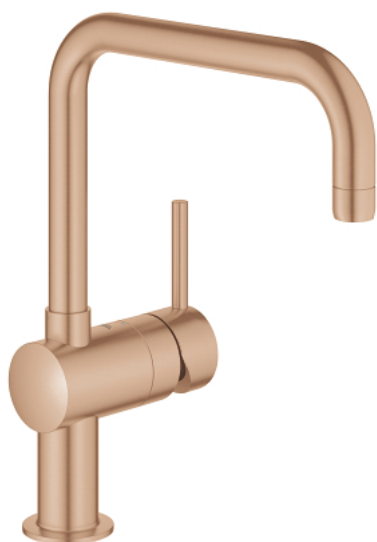

32 488 DL0 MINTA SINGLE-LEVER SINK MIXER 1/2"

PRODUCT DESCRIPTION

- Tyc: brushed warm sunset
- U-spout
- single hole installation
- GROHE LongLife finish
- GROHE SilkMove 46 mm ceramic cartridge
- adjustable flow rate limiter
- selectable swivel area: 0° / 150° / 360°
- swivel tubular spout
- flexible connection hoses
- rapid installation system
- optional temperature limiter ref. no. 46 308
- maximum flow rate (at 3 bar): 11.5 l/min