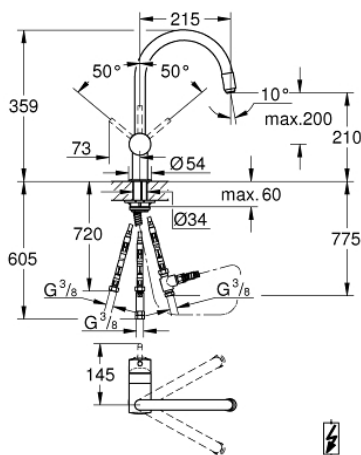

32 511 000 MINTA SINGLE-LEVER SINK MIXER 1/2"

PRODUCT DESCRIPTION

- Colour: chrome
- for open water heater
- C-spout
- single hole installation
- GROHE LongLife finish
- GROHE SilkMove 46 mm ceramic cartridge
- Pull-Out spout for greater flexibility
- laminar spray
- adjustable flow rate limiter
- swivel tubular spout, swivel area 360°
- integrated non-return valves
- protected against backflow
- flexible connection hoses
- rapid installation system
- maximum flow rate (at 3 bar): 8 l/min
- optional temperature limiter ref. no. 46 308

32 511 000 MINTA SINGLE-LEVER SINK MIXER 1/2"

SPARE PARTS

- 1: Lever (Spare part-nr. 46015000)
- 2: Cap (Spare part-nr. 46025000)
- 3: Cartridge (Spare part-nr. 46409000)
- 4: Extractable shower (Spare part-nr. 46758000)
- 4.1: Flow straightener (Spare part-nr. 46162000)
- 5: Metal shower hose (Spare part-nr. 45352000)
- 6: Shank mounting kit (Spare part-nr. 46345000)
- 7: Compression spring (Spare part-nr. 07237000)
- 8: Non-return valve (Spare part-nr. 46323000)
- 9: Connection (Spare part-nr. 07202000)
- 10: Seal (Spare part-nr. 0199700M)