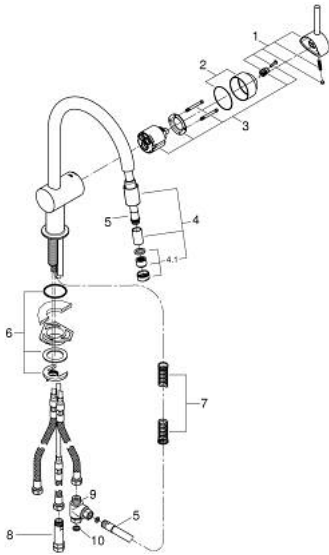

32 511 000 MINTA SINGLE-LEVER SINK MIXER 1/2"

PRODUCT DESCRIPTION

- Colour: chrome
- for open water heater
- C-spout
- single hole installation
- GROHE LongLife finish
- GROHE SilkMove 46 mm ceramic cartridge
- Pull-Out spout for greater flexibility
- laminar spray
- adjustable flow rate limiter
- swivel tubular spout, swivel area 360°
- integrated non-return valves
- protected against backflow
- flexible connection hoses
- rapid installation system
- maximum flow rate (at 3 bar): 8 l/min
- optional temperature limiter ref. no. 46 308

32 511 000 MINTA SINGLE-LEVER SINK MIXER 1/2"

SPARE PARTS

- 1: Lever (Spare part-nr. 46015000)
- 2: Cap (Spare part-nr. 46025000)
- 3: Cartridge (Spare part-nr. 46409000)
- 4: Extractable shower (Spare part-nr. 46758000)
- 4.1: Flow straightener (Spare part-nr. 46162000)
- 5: Metal shower hose (Spare part-nr. 45352000)
- 6: Shank mounting kit (Spare part-nr. 46345000)
- 7: Compression spring (Spare part-nr. 07237000)
- 8: Non-return valve (Spare part-nr. 46323000)
- 9: Connection (Spare part-nr. 07202000)
- 10: Seal (Spare part-nr. 0199700M)