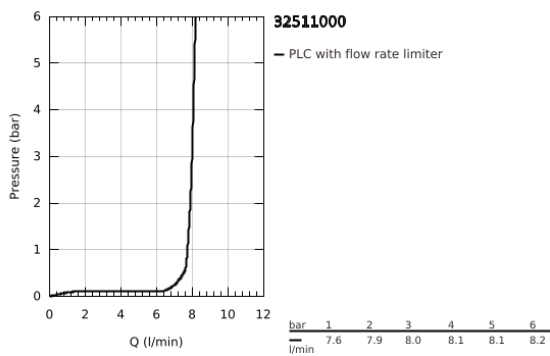

32 511 000 MINTA SINGLE-LEVER SINK MIXER 1/2"

PRODUCT DESCRIPTION

- Colour: chrome
- for open water heater
- C-spout
- single hole installation
- GROHE LongLife finish
- GROHE SilkMove 46 mm ceramic cartridge
- Pull-Out spout for greater flexibility
- laminar spray
- adjustable flow rate limiter
- swivel tubular spout, swivel area 360°
- integrated non-return valves
- protected against backflow
- flexible connection hoses
- rapid installation system
- maximum flow rate (at 3 bar): 8 l/min
- optional temperature limiter ref. no. 46 308

32 511 000 MINTA SINGLE-LEVER SINK MIXER 1/2"

SPARE PARTS

- 1: Lever (Spare part-nr. 46015000)
- 2: Cap (Spare part-nr. 46025000)
- 3: Cartridge (Spare part-nr. 46409000)
- 4: Extractable shower (Spare part-nr. 46758000)
- 4.1: Flow straightener (Spare part-nr. 46162000)
- 5: Metal shower hose (Spare part-nr. 45352000)
- 6: Shank mounting kit (Spare part-nr. 46345000)
- 7: Compression spring (Spare part-nr. 07237000)
- 8: Non-return valve (Spare part-nr. 46323000)
- 9: Connection (Spare part-nr. 07202000)
- 10: Seal (Spare part-nr. 0199700M)