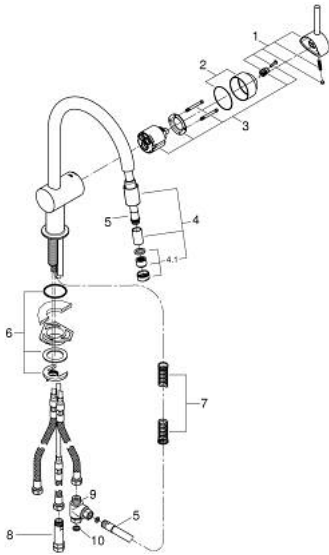

32 511 000 MINTA SINGLE-LEVER SINK MIXER 1/2"

PRODUCT DESCRIPTION

- Tyc: Chrome
- for open water heater
- C-spout
- single hole installation
- GROHE LongLife finish
- GROHE SilkMove 46 mm ceramic cartridge
- Pull-Out spout for greater flexibility
- laminar spray
- adjustable flow rate limiter
- swivel tubular spout, swivel area 360°
- integrated non-return valves
- protected against backflow
- flexible connection hoses
- rapid installation system
- maximum flow rate (at 3 bar): 8 l/min
- optional temperature limiter ref. no. 46 308

32 511 000 MINTA SINGLE-LEVER SINK MIXER 1/2"

SPARE PARTS

- 1: Lever (Spare part-nr. 46015000)
- 2: Cap (Spare part-nr. 46025000)
- 3: Cartridge (Spare part-nr. 46409000)
- 4: Extractable shower (Spare part-nr. 46758000)
- 4.1: Flow straightener (Spare part-nr. 46162000)
- 5: Metal shower hose (Spare part-nr. 45352000)
- 6: Shank mounting kit (Spare part-nr. 46345000)
- 7: Compression spring (Spare part-nr. 07237000)
- 8: Non-return valve (Spare part-nr. 46323000)
- 9: Distributor (Spare part-nr. 07202000)
- 10: Seal (Spare part-nr. 0199700M)