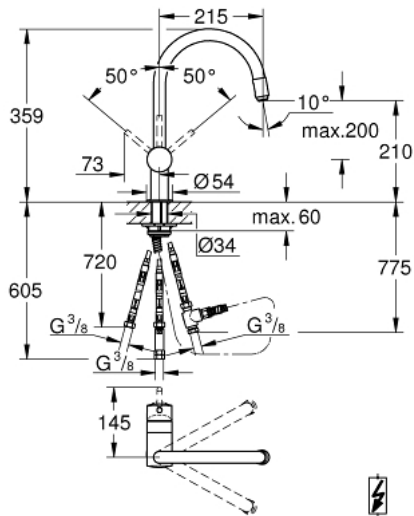

32 511 000 MINTA SINGLE-LEVER SINK MIXER 1/2"

PRODUCT DESCRIPTION

- Tyc: Chrome
- for open water heater
- C-spout
- single hole installation
- GROHE LongLife finish
- GROHE SilkMove 46 mm ceramic cartridge
- Pull-Out spout for greater flexibility
- laminar spray
- adjustable flow rate limiter
- swivel tubular spout, swivel area 360°
- integrated non-return valves
- protected against backflow
- flexible connection hoses
- rapid installation system
- maximum flow rate (at 3 bar): 8 l/min
- optional temperature limiter ref. no. 46 308

32 511 000 MINTA SINGLE-LEVER SINK MIXER 1/2"

SPARE PARTS

- 1: Lever (Spare part-nr. 46015000)
- 2: Cap (Spare part-nr. 46025000)
- 3: Cartridge (Spare part-nr. 46409000)
- 4: Extractable shower (Spare part-nr. 46758000)
- 4.1: Flow straightener (Spare part-nr. 46162000)
- 5: Metal shower hose (Spare part-nr. 45352000)
- 6: Shank mounting kit (Spare part-nr. 46345000)
- 7: Compression spring (Spare part-nr. 07237000)
- 8: Non-return valve (Spare part-nr. 46323000)
- 9: Distributor (Spare part-nr. 07202000)
- 10: Seal (Spare part-nr. 0199700M)