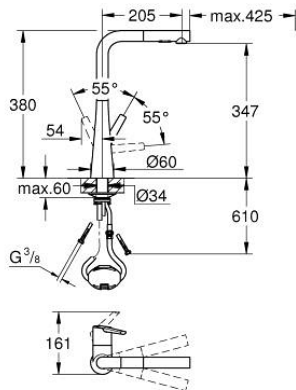

32 553 002 ZEDRA SINGLE-LEVER SINK MIXER 1/2"

PRODUCT DESCRIPTION

- Colour: chrome
- single hole installation
- GROHE LongLife finish
- GROHE SilkMove 35 mm ceramic cartridge
- Pull-Out spout for greater flexibility
- MagneticDocking guarantees easy retraction and smooth docking of the spray head back to the starting position
- Dual Spray - switch between laminar spray and SpeedClean shower jet using diverter
- automatic return to laminar spray
- adjustable flow rate limiter
- swivel tubular spout, swivel area 360°
- protected against backflow
- flexible connection hoses
- metal fixation set
- Protected Water Ways no contact of water with lead or nickel inside the tap
- maximum flow rate (at 3 bar): 10 l/min

32 553 002 ZEDRA SINGLE-LEVER SINK MIXER 1/2"

SPARE PARTS

- 1: Lever (Spare part-nr. 48476000)
- 2: Screw ring (Spare part-nr. 48517000)
- 3: Cartridge (Spare part-nr. 46374000)
- 4: Pull-Out spray (Spare part-nr. 48474000)
- 4.1: Flow straightener (Spare part-nr. 48275000)
- 4.2: Non-return valve (Spare part-nr. 08565000)
- 4.3: Dirt strainer (Spare part-nr. 0676800M)
- 5: Shower hose (Spare part-nr. 48472000)
- 6: Shank fastening assembly (Spare part-nr. 48384000)
- 7: Support plate (Spare part-nr. 05334000)