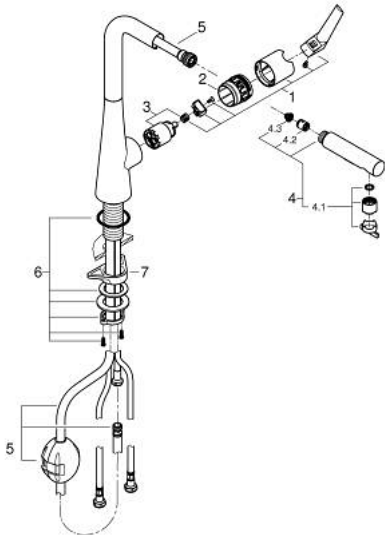

32 553 002 ZEDRA SINGLE-LEVER SINK MIXER 1/2"

PRODUCT DESCRIPTION

- Colour: chrome
- single hole installation
- GROHE LongLife finish
- GROHE SilkMove 35 mm ceramic cartridge
- Pull-Out spout for greater flexibility
- MagneticDocking guarantees easy retraction and smooth docking of the spray head back to the starting position
- Dual Spray - switch between laminar spray and SpeedClean shower jet using diverter
- automatic return to laminar spray
- adjustable flow rate limiter
- swivel tubular spout, swivel area 360°
- protected against backflow
- flexible connection hoses
- metal fixation set
- Protected Water Ways no contact of water with lead or nickel inside the tap
- maximum flow rate (at 3 bar): 10 l/min

32 553 002 ZEDRA SINGLE-LEVER SINK MIXER 1/2"

SPARE PARTS

- 1: Lever (Spare part-nr. 48476000)
- 2: Screw ring (Spare part-nr. 48517000)
- 3: Cartridge (Spare part-nr. 46374000)
- 4: Pull-Out spray (Spare part-nr. 48474000)
- 4.1: Flow straightener (Spare part-nr. 48275000)
- 4.2: Non-return valve (Spare part-nr. 08565000)
- 4.3: Dirt strainer (Spare part-nr. 0676800M)
- 5: Shower hose (Spare part-nr. 48472000)
- 6: Shank fastening assembly (Spare part-nr. 48384000)
- 7: Support plate (Spare part-nr. 05334000)