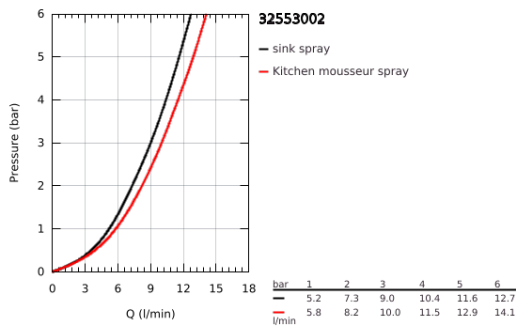

32 553 002 ZEDRA SINGLE-LEVER SINK MIXER 1/2"

PRODUCT DESCRIPTION

- Colour: chrome
- single hole installation
- GROHE LongLife finish
- GROHE SilkMove 35 mm ceramic cartridge
- Pull-Out spout for greater flexibility
- MagneticDocking guarantees easy retraction and smooth docking of the spray head back to the starting position
- Dual Spray - switch between laminar spray and SpeedClean shower jet using diverter
- automatic return to laminar spray
- adjustable flow rate limiter
- swivel tubular spout, swivel area 360°
- protected against backflow
- flexible connection hoses
- metal fixation set
- Protected Water Ways no contact of water with lead or nickel inside the tap
- maximum flow rate (at 3 bar): 10 l/min

32 553 002 ZEDRA SINGLE-LEVER SINK MIXER 1/2"

SPARE PARTS

- 1: Lever (Spare part-nr. 48476000)
- 2: Screw ring (Spare part-nr. 48517000)
- 3: Cartridge (Spare part-nr. 46374000)
- 4: Pull-Out spray (Spare part-nr. 48474000)
- 4.1: Flow straightener (Spare part-nr. 48275000)
- 4.2: Non-return valve (Spare part-nr. 08565000)
- 4.3: Dirt strainer (Spare part-nr. 0676800M)
- 5: Shower hose (Spare part-nr. 48472000)
- 6: Shank fastening assembly (Spare part-nr. 48384000)
- 7: Support plate (Spare part-nr. 05334000)