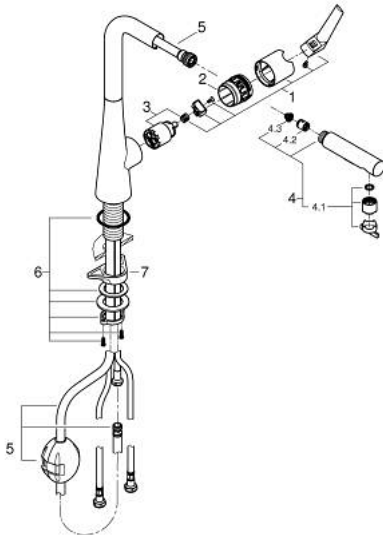

## 32 553 002 ZEDRA SINGLE-LEVER SINK MIXER 1/2"

### PRODUCT DESCRIPTION

- Tyc: Chrome
- single hole installation
- GROHE LongLife finish
- GROHE SilkMove 35 mm ceramic cartridge
- Pull-Out spout for greater flexibility
- MagneticDocking guarantees easy retraction and smooth docking of the spray head back to the starting position
- Dual Spray - switch between laminar spray and SpeedClean shower jet using diverter
- automatic return to laminar spray
- adjustable flow rate limiter
- swivel tubular spout, swivel area 360°
- protected against backflow
- flexible connection hoses
- metal fixation set
- Protected Water Ways no contact of water with lead or nickel inside the tap
- maximum flow rate (at 3 bar): 10 l/min

### SPARE PARTS

- 1: Lever (Spare part-nr. 48476000)
- 2: Screw ring (Spare part-nr. 48517000)
- 3: Cartridge (Spare part-nr. 46374000)
- 4: Pull-Out spray (Spare part-nr. 48474000)
- 4.1: Flow straightener (Spare part-nr. 48275000)
- 4.2: Non-return valve (Spare part-nr. 08565000)
- 4.3: Dirt strainer (Spare part-nr. 0676800M)
- 5: Shower hose (Spare part-nr. 48472000)
- 6: Shank fastening assembly (Spare part-nr. 48384000)
- 7: Support plate (Spare part-nr. 05334000)