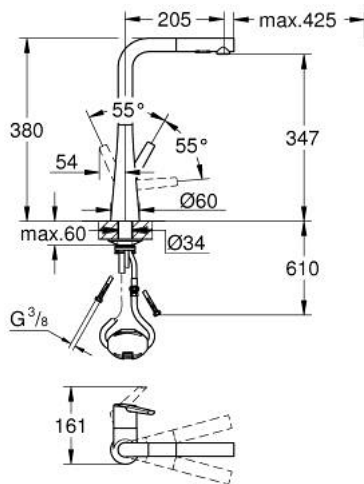

## 32 553 002 ZEDRA SINGLE-LEVER SINK MIXER 1/2"

### PRODUCT DESCRIPTION

- Tyc: Chrome
- single hole installation
- GROHE LongLife finish
- GROHE SilkMove 35 mm ceramic cartridge
- Pull-Out spout for greater flexibility
- MagneticDocking guarantees easy retraction and smooth docking of the spray head back to the starting position
- Dual Spray - switch between laminar spray and SpeedClean shower jet using diverter
- automatic return to laminar spray
- adjustable flow rate limiter
- swivel tubular spout, swivel area 360°
- protected against backflow
- flexible connection hoses
- metal fixation set
- Protected Water Ways no contact of water with lead or nickel inside the tap
- maximum flow rate (at 3 bar): 10 l/min

### SPARE PARTS

- 1: Lever (Spare part-nr. 48476000)
- 2: Screw ring (Spare part-nr. 48517000)
- 3: Cartridge (Spare part-nr. 46374000)
- 4: Pull-Out spray (Spare part-nr. 48474000)
- 4.1: Flow straightener (Spare part-nr. 48275000)
- 4.2: Non-return valve (Spare part-nr. 08565000)
- 4.3: Dirt strainer (Spare part-nr. 0676800M)
- 5: Shower hose (Spare part-nr. 48472000)
- 6: Shank fastening assembly (Spare part-nr. 48384000)
- 7: Support plate (Spare part-nr. 05334000)