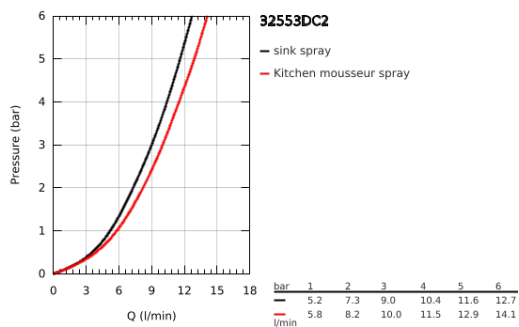

32 553 DC2 ZEDRA SINGLE-LEVER SINK MIXER 1/2"

PRODUCT DESCRIPTION

- Colour: supersteel
- single hole installation
- GROHE LongLife finish
- GROHE SilkMove 35 mm ceramic cartridge
- Pull-Out spout for greater flexibility
- MagneticDocking guarantees easy retraction and smooth docking of the spray head back to the starting position
- Dual Spray - switch between laminar spray and SpeedClean shower jet using diverter
- automatic return to laminar spray
- adjustable flow rate limiter
- swivel tubular spout, swivel area 360°
- protected against backflow
- flexible connection hoses
- metal fixation set
- Protected Water Ways no contact of water with lead or nickel inside the tap
- maximum flow rate (at 3 bar): 10 l/min

32 553 DC2 ZEDRA SINGLE-LEVER SINK MIXER 1/2"

SPARE PARTS

- 1: Lever (Spare part-nr. 48476DC0)
- 2: Screw ring (Spare part-nr. 48517000)
- 3: Cartridge (Spare part-nr. 46374000)
- 4: Pull-Out spray (Spare part-nr. 48474DC0)
- 4.1: Flow straightener (Spare part-nr. 48275000)
- 4.2: Non-return valve (Spare part-nr. 08565000)
- 4.3: Dirt strainer (Spare part-nr. 0676800M)
- 5: Shower hose (Spare part-nr. 48472000)
- 6: Shank fastening assembly (Spare part-nr. 48384000)
- 7: Support plate (Spare part-nr. 05334000)