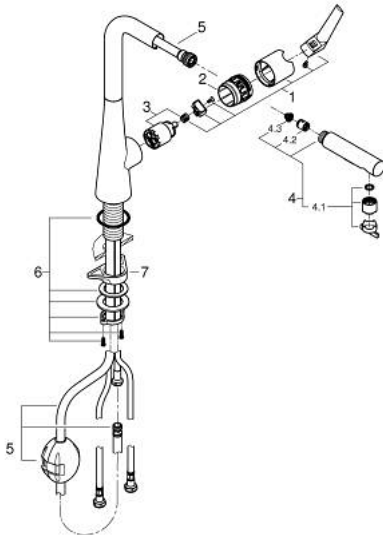

32 553 DC2 ZEDRA SINGLE-LEVER SINK MIXER 1/2"

PRODUCT DESCRIPTION

- Colour: supersteel
- single hole installation
- GROHE LongLife finish
- GROHE SilkMove 35 mm ceramic cartridge
- Pull-Out spout for greater flexibility
- MagneticDocking guarantees easy retraction and smooth docking of the spray head back to the starting position
- Dual Spray - switch between laminar spray and SpeedClean shower jet using diverter
- automatic return to laminar spray
- adjustable flow rate limiter
- swivel tubular spout, swivel area 360°
- protected against backflow
- flexible connection hoses
- metal fixation set
- Protected Water Ways no contact of water with lead or nickel inside the tap
- maximum flow rate (at 3 bar): 10 l/min

32 553 DC2 ZEDRA SINGLE-LEVER SINK MIXER 1/2"

SPARE PARTS

- 1: Lever (Spare part-nr. 48476DC0)
- 2: Screw ring (Spare part-nr. 48517000)
- 3: Cartridge (Spare part-nr. 46374000)
- 4: Pull-Out spray (Spare part-nr. 48474DC0)
- 4.1: Flow straightener (Spare part-nr. 48275000)
- 4.2: Non-return valve (Spare part-nr. 08565000)
- 4.3: Dirt strainer (Spare part-nr. 0676800M)
- 5: Shower hose (Spare part-nr. 48472000)
- 6: Shank fastening assembly (Spare part-nr. 48384000)
- 7: Support plate (Spare part-nr. 05334000)