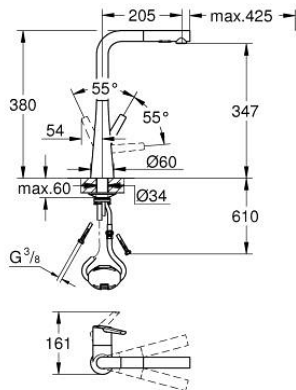

32 553 DC2 ZEDRA SINGLE-LEVER SINK MIXER 1/2"

PRODUCT DESCRIPTION

- Colour: supersteel
- single hole installation
- GROHE LongLife finish
- GROHE SilkMove 35 mm ceramic cartridge
- Pull-Out spout for greater flexibility
- MagneticDocking guarantees easy retraction and smooth docking of the spray head back to the starting position
- Dual Spray - switch between laminar spray and SpeedClean shower jet using diverter
- automatic return to laminar spray
- adjustable flow rate limiter
- swivel tubular spout, swivel area 360°
- protected against backflow
- flexible connection hoses
- metal fixation set
- Protected Water Ways no contact of water with lead or nickel inside the tap
- maximum flow rate (at 3 bar): 10 l/min

32 553 DC2 ZEDRA SINGLE-LEVER SINK MIXER 1/2"

SPARE PARTS

- 1: Lever (Spare part-nr. 48476DC0)
- 2: Screw ring (Spare part-nr. 48517000)
- 3: Cartridge (Spare part-nr. 46374000)
- 4: Pull-Out spray (Spare part-nr. 48474DC0)
- 4.1: Flow straightener (Spare part-nr. 48275000)
- 4.2: Non-return valve (Spare part-nr. 08565000)
- 4.3: Dirt strainer (Spare part-nr. 0676800M)
- 5: Shower hose (Spare part-nr. 48472000)
- 6: Shank fastening assembly (Spare part-nr. 48384000)
- 7: Support plate (Spare part-nr. 05334000)