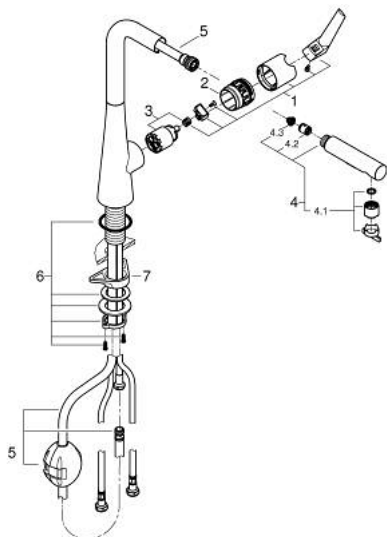

32 553 DC2 ZEDRA SINGLE-LEVER SINK MIXER 1/2"

PRODUCT DESCRIPTION

- Tyc: supersteel
- single hole installation
- GROHE LongLife finish
- GROHE SilkMove 35 mm ceramic cartridge
- Pull-Out spout for greater flexibility
- MagneticDocking guarantees easy retraction and smooth docking of the spray head back to the starting position
- Dual Spray - switch between laminar spray and SpeedClean shower jet using diverter
- automatic return to laminar spray
- adjustable flow rate limiter
- swivel tubular spout, swivel area 360°
- protected against backflow
- flexible connection hoses
- metal fixation set
- Protected Water Ways no contact of water with lead or nickel inside the tap
- maximum flow rate (at 3 bar): 10 l/min

32 553 DC2 ZEDRA SINGLE-LEVER SINK MIXER 1/2"

SPARE PARTS

- 1: Lever (Spare part-nr. 48476DC0)
- 2: Screw ring (Spare part-nr. 48517000)
- 3: Cartridge (Spare part-nr. 46374000)
- 4: Pull-Out spray (Spare part-nr. 48474DC0)
- 4.1: Flow straightener (Spare part-nr. 48275000)
- 4.2: Non-return valve (Spare part-nr. 08565000)
- 4.3: Dirt strainer (Spare part-nr. 0676800M)
- 5: Shower hose (Spare part-nr. 48472000)
- 6: Shank fastening assembly (Spare part-nr. 48384000)
- 7: Support plate (Spare part-nr. 05334000)