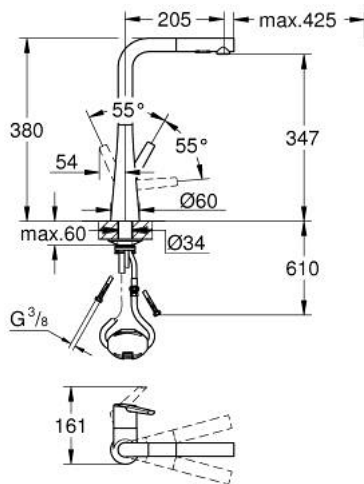

32 553 DC2 ZEDRA SINGLE-LEVER SINK MIXER 1/2"

PRODUCT DESCRIPTION

- Tyc: supersteel
- single hole installation
- GROHE LongLife finish
- GROHE SilkMove 35 mm ceramic cartridge
- Pull-Out spout for greater flexibility
- MagneticDocking guarantees easy retraction and smooth docking of the spray head back to the starting position
- Dual Spray - switch between laminar spray and SpeedClean shower jet using diverter
- automatic return to laminar spray
- adjustable flow rate limiter
- swivel tubular spout, swivel area 360°
- protected against backflow
- flexible connection hoses
- metal fixation set
- Protected Water Ways no contact of water with lead or nickel inside the tap
- maximum flow rate (at 3 bar): 10 l/min

32 553 DC2 ZEDRA SINGLE-LEVER SINK MIXER 1/2"

SPARE PARTS

- 1: Lever (Spare part-nr. 48476DC0)
- 2: Screw ring (Spare part-nr. 48517000)
- 3: Cartridge (Spare part-nr. 46374000)
- 4: Pull-Out spray (Spare part-nr. 48474DC0)
- 4.1: Flow straightener (Spare part-nr. 48275000)
- 4.2: Non-return valve (Spare part-nr. 08565000)
- 4.3: Dirt strainer (Spare part-nr. 0676800M)
- 5: Shower hose (Spare part-nr. 48472000)
- 6: Shank fastening assembly (Spare part-nr. 48384000)
- 7: Support plate (Spare part-nr. 05334000)