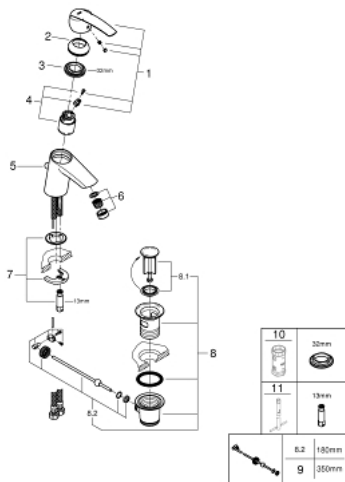

32 559 001 **START BASIN MIXER 1/2"**  
**S-SIZE**

**PRODUCT DESCRIPTION**

- Colour: chrome
- single hole installation
- metal lever
- GROHE SilkMove 35 mm ceramic cartridge
- with temperature limiter
- adjustable flow rate limiter
- GROHE LongLife finish
- mousseur 5.7 l/min
- pop-up waste set 1 1/4"
- flexible connection hoses
- GROHE FastFixation rapid installation system

32 559 001 **START BASIN MIXER 1/2"**  
**S-SIZE**

**SPARE PARTS**

- 1: Lever (Spare part-nr. 46897000)
  - 2: Cap (Spare part-nr. 46492000)
  - 3: Screw coupling (Spare part-nr. 46460000)
  - 4: Cartridge (Spare part-nr. 46374000)
  - 5: Pop-up rod (Spare part-nr. 46457000)
  - 6: Mousseur (Spare part-nr. 48159000)
  - 7: Shank mounting kit (Spare part-nr. 46671000)
  - 8: Waste set 1 1/4" (Spare part-nr. 28910000)
  - 8.1: Plug (Spare part-nr. 07182000)
  - 8.2: Eccentric rod (Spare part-nr. 07052000)
  - 9: Eccentric rod (Spare part-nr. 07341000)\*
  - 10: Socket spanner (Spare part-nr. 19332000)\*
  - 11: Mounting wrench (Spare part-nr. 19017000)\*
- \* Optional accessories