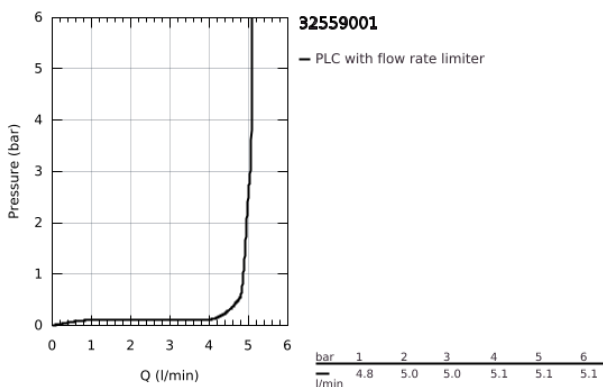

32 559 001 **START BASIN MIXER 1/2"**  
**S-SIZE**

**PRODUCT DESCRIPTION**

- Colour: chrome
- single hole installation
- metal lever
- GROHE SilkMove 35 mm ceramic cartridge
- with temperature limiter
- adjustable flow rate limiter
- GROHE LongLife finish
- mousseur 5.7 l/min
- pop-up waste set 1 1/4"
- flexible connection hoses
- GROHE FastFixation rapid installation system

32 559 001 **START BASIN MIXER 1/2"**  
**S-SIZE**

**SPARE PARTS**

- 1: Lever (Spare part-nr. 46897000)
  - 2: Cap (Spare part-nr. 46492000)
  - 3: Screw coupling (Spare part-nr. 46460000)
  - 4: Cartridge (Spare part-nr. 46374000)
  - 5: Pop-up rod (Spare part-nr. 46457000)
  - 6: Mousseur (Spare part-nr. 48159000)
  - 7: Shank mounting kit (Spare part-nr. 46671000)
  - 8: Waste set 1 1/4" (Spare part-nr. 28910000)
  - 8.1: Plug (Spare part-nr. 07182000)
  - 8.2: Eccentric rod (Spare part-nr. 07052000)
  - 9: Eccentric rod (Spare part-nr. 07341000)\*
  - 10: Socket spanner (Spare part-nr. 19332000)\*
  - 11: Mounting wrench (Spare part-nr. 19017000)\*
- \* Optional accessories