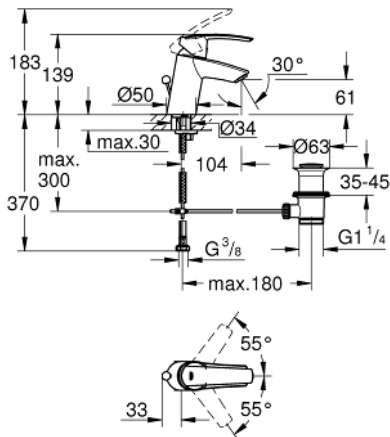

32 559 001 **START BASIN MIXER 1/2"**  
**S-SIZE**

**PRODUCT DESCRIPTION**

- Colour: chrome
- single hole installation
- metal lever
- GROHE SilkMove 35 mm ceramic cartridge
- with temperature limiter
- adjustable flow rate limiter
- GROHE LongLife finish
- mousseur 5.7 l/min
- pop-up waste set 1 1/4"
- flexible connection hoses
- GROHE FastFixation rapid installation system

32 559 001 **START BASIN MIXER 1/2"**  
**S-SIZE**

**SPARE PARTS**

- 1: Lever (Spare part-nr. 46897000)
  - 2: Cap (Spare part-nr. 46492000)
  - 3: Screw coupling (Spare part-nr. 46460000)
  - 4: Cartridge (Spare part-nr. 46374000)
  - 5: Pop-up rod (Spare part-nr. 46457000)
  - 6: Mousseur (Spare part-nr. 48159000)
  - 7: Shank mounting kit (Spare part-nr. 46671000)
  - 8: Waste set 1 1/4" (Spare part-nr. 28910000)
  - 8.1: Plug (Spare part-nr. 07182000)
  - 8.2: Eccentric rod (Spare part-nr. 07052000)
  - 9: Eccentric rod (Spare part-nr. 07341000)\*
  - 10: Socket spanner (Spare part-nr. 19332000)\*
  - 11: Mounting wrench (Spare part-nr. 19017000)\*
- \* Optional accessories