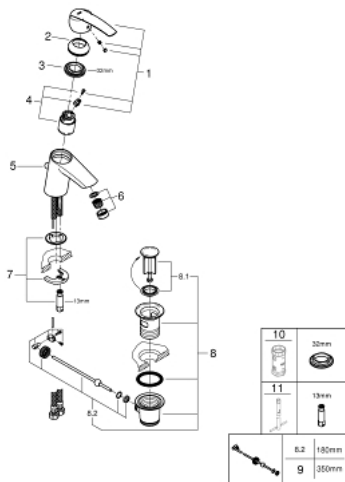

32 559 001 **START BASIN MIXER 1/2"**  
**S-SIZE**

**PRODUCT DESCRIPTION**

- Tyc: Chrome
- single hole installation
- metal lever
- GROHE SilkMove 35 mm ceramic cartridge
- with temperature limiter
- adjustable flow rate limiter
- GROHE LongLife finish
- mousseur 5.7 l/min
- pop-up waste set 1 1/4"
- flexible connection hoses
- GROHE FastFixation rapid installation system

32 559 001 **START BASIN MIXER 1/2"**  
**S-SIZE**

**SPARE PARTS**

- 1: Lever (Spare part-nr. 46897000)
  - 2: Cap (Spare part-nr. 46492000)
  - 3: Screw coupling (Spare part-nr. 46460000)
  - 4: Cartridge (Spare part-nr. 46374000)
  - 5: Pop-up rod (Spare part-nr. 46457000)
  - 6: Mousseur (Spare part-nr. 48159000)
  - 7: Shank mounting kit (Spare part-nr. 46671000)
  - 8: Waste set 1 1/4" (Spare part-nr. 28910000)
  - 8.1: Plug (Spare part-nr. 07182000)
  - 8.2: Eccentric rod (Spare part-nr. 07052000)
  - 9: Eccentric rod (Spare part-nr. 07341000)\*
  - 10: Socket spanner (Spare part-nr. 19332000)\*
  - 11: Mounting wrench (Spare part-nr. 19017000)\*
- \* Optional accessories