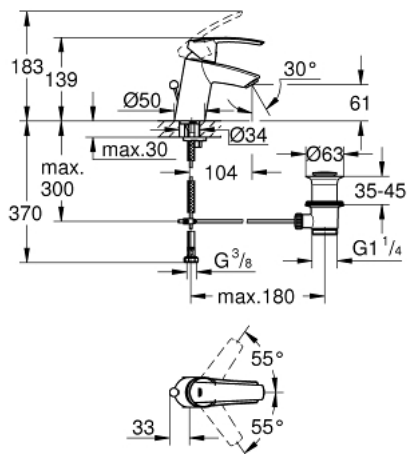

32 559 001 **START BASIN MIXER 1/2"**  
**S-SIZE**

**PRODUCT DESCRIPTION**

- Tyc: Chrome
- single hole installation
- metal lever
- GROHE SilkMove 35 mm ceramic cartridge
- with temperature limiter
- adjustable flow rate limiter
- GROHE LongLife finish
- mousseur 5.7 l/min
- pop-up waste set 1 1/4"
- flexible connection hoses
- GROHE FastFixation rapid installation system

32 559 001 **START BASIN MIXER 1/2"**  
**S-SIZE**

**SPARE PARTS**

- 1: Lever (Spare part-nr. 46897000)
  - 2: Cap (Spare part-nr. 46492000)
  - 3: Screw coupling (Spare part-nr. 46460000)
  - 4: Cartridge (Spare part-nr. 46374000)
  - 5: Pop-up rod (Spare part-nr. 46457000)
  - 6: Mousseur (Spare part-nr. 48159000)
  - 7: Shank mounting kit (Spare part-nr. 46671000)
  - 8: Waste set 1 1/4" (Spare part-nr. 28910000)
  - 8.1: Plug (Spare part-nr. 07182000)
  - 8.2: Eccentric rod (Spare part-nr. 07052000)
  - 9: Eccentric rod (Spare part-nr. 07341000)\*
  - 10: Socket spanner (Spare part-nr. 19332000)\*
  - 11: Mounting wrench (Spare part-nr. 19017000)\*
- \* Optional accessories