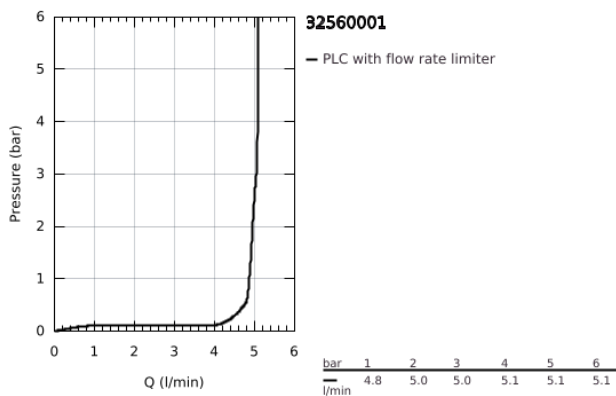

32 560 001 **START SINGLE-LEVER BIDET MIXER 1/2" S-SIZE**

PRODUCT DESCRIPTION

- Colour: chrome
- single hole installation
- metal lever
- GROHE SilkMove 35 mm ceramic cartridge
- with temperature limiter
- adjustable flow rate limiter
- GROHE LongLife finish
- with ball joint
- mousseur 5.7 l/min
- pop-up waste set 1 1/4"
- flexible connection hoses
- GROHE FastFixation rapid installation system

32 560 001 **START SINGLE-LEVER BIDET MIXER 1/2" S-SIZE**

SPARE PARTS

- 1: Lever (Spare part-nr. 46897000)
- 2: Cap (Spare part-nr. 46492000)
- 3: Screw coupling (Spare part-nr. 46460000)
- 4: Cartridge (Spare part-nr. 46374000)
- 5: Pop-up rod (Spare part-nr. 46457000)
- 6: Mousseur (Spare part-nr. 48159000)
- 7: Shank mounting kit (Spare part-nr. 46671000)
- 8: Waste set 1 1/4" (Spare part-nr. 28910000)
- 8.1: Plug (Spare part-nr. 07182000)
- 8.2: Eccentric rod (Spare part-nr. 07052000)
- 9: Eccentric rod (Spare part-nr. 07341000)*
- 10: Socket spanner (Spare part-nr. 19332000)*
- 11: Mounting wrench (Spare part-nr. 19017000)*