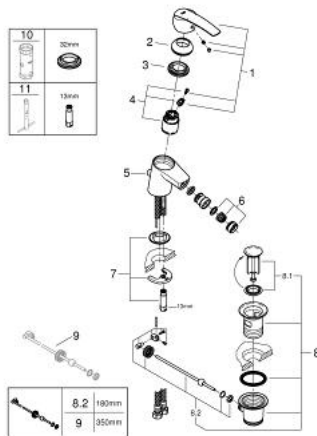

32 560 001 **START SINGLE-LEVER BIDET MIXER 1/2" S-SIZE**

PRODUCT DESCRIPTION

- Colour: chrome
- single hole installation
- metal lever
- GROHE SilkMove 35 mm ceramic cartridge
- with temperature limiter
- adjustable flow rate limiter
- GROHE LongLife finish
- with ball joint
- mousseur 5.7 l/min
- pop-up waste set 1 1/4"
- flexible connection hoses
- GROHE FastFixation rapid installation system

32 560 001 **START SINGLE-LEVER BIDET MIXER 1/2" S-SIZE**

SPARE PARTS

- 1: Lever (Spare part-nr. 46897000)
- 2: Cap (Spare part-nr. 46492000)
- 3: Screw coupling (Spare part-nr. 46460000)
- 4: Cartridge (Spare part-nr. 46374000)
- 5: Pop-up rod (Spare part-nr. 46457000)
- 6: Mousseur (Spare part-nr. 48159000)
- 7: Shank mounting kit (Spare part-nr. 46671000)
- 8: Waste set 1 1/4" (Spare part-nr. 28910000)
- 8.1: Plug (Spare part-nr. 07182000)
- 8.2: Eccentric rod (Spare part-nr. 07052000)
- 9: Eccentric rod (Spare part-nr. 07341000)*
- 10: Socket spanner (Spare part-nr. 19332000)*
- 11: Mounting wrench (Spare part-nr. 19017000)*