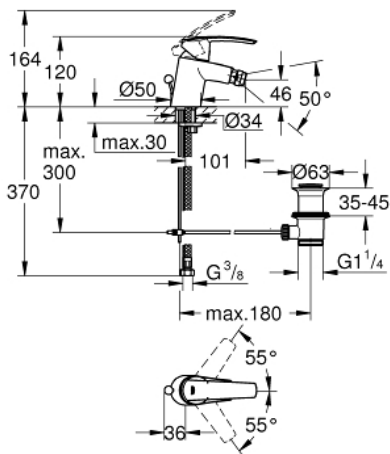

32 560 001 **START SINGLE-LEVER BIDET MIXER 1/2" S-SIZE**

PRODUCT DESCRIPTION

- Colour: chrome
- single hole installation
- metal lever
- GROHE SilkMove 35 mm ceramic cartridge
- with temperature limiter
- adjustable flow rate limiter
- GROHE LongLife finish
- with ball joint
- mousseur 5.7 l/min
- pop-up waste set 1 1/4"
- flexible connection hoses
- GROHE FastFixation rapid installation system

32 560 001 **START SINGLE-LEVER BIDET MIXER 1/2" S-SIZE**

SPARE PARTS

- 1: Lever (Spare part-nr. 46897000)
- 2: Cap (Spare part-nr. 46492000)
- 3: Screw coupling (Spare part-nr. 46460000)
- 4: Cartridge (Spare part-nr. 46374000)
- 5: Pop-up rod (Spare part-nr. 46457000)
- 6: Mousseur (Spare part-nr. 48159000)
- 7: Shank mounting kit (Spare part-nr. 46671000)
- 8: Waste set 1 1/4" (Spare part-nr. 28910000)
- 8.1: Plug (Spare part-nr. 07182000)
- 8.2: Eccentric rod (Spare part-nr. 07052000)
- 9: Eccentric rod (Spare part-nr. 07341000)*
- 10: Socket spanner (Spare part-nr. 19332000)*
- 11: Mounting wrench (Spare part-nr. 19017000)*