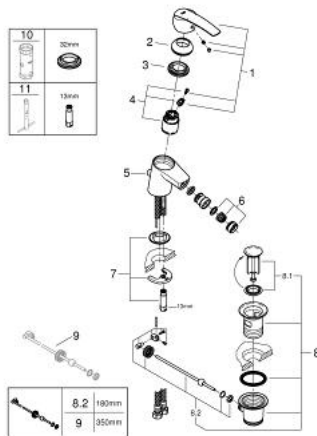

32 560 001 **START SINGLE-LEVER BIDET MIXER 1/2" S-SIZE**

PRODUCT DESCRIPTION

- Tyc: Chrome
- single hole installation
- metal lever
- GROHE SilkMove 35 mm ceramic cartridge
- with temperature limiter
- adjustable flow rate limiter
- GROHE LongLife finish
- with ball joint
- mousseur 5.7 l/min
- pop-up waste set 1 1/4"
- flexible connection hoses
- GROHE FastFixation rapid installation system

32 560 001 **START SINGLE-LEVER BIDET MIXER 1/2" S-SIZE**

SPARE PARTS

- 1: Lever (Spare part-nr. 46897000)
- 2: Cap (Spare part-nr. 46492000)
- 3: Screw coupling (Spare part-nr. 46460000)
- 4: Cartridge (Spare part-nr. 46374000)
- 5: Pop-up rod (Spare part-nr. 46457000)
- 6: Mousseur (Spare part-nr. 48159000)
- 7: Shank mounting kit (Spare part-nr. 46671000)
- 8: Waste set 1 1/4" (Spare part-nr. 28910000)
- 8.1: Plug (Spare part-nr. 07182000)
- 8.2: Eccentric rod (Spare part-nr. 07052000)
- 9: Eccentric rod (Spare part-nr. 07341000)*
- 10: Socket spanner (Spare part-nr. 19332000)*
- 11: Mounting wrench (Spare part-nr. 19017000)*