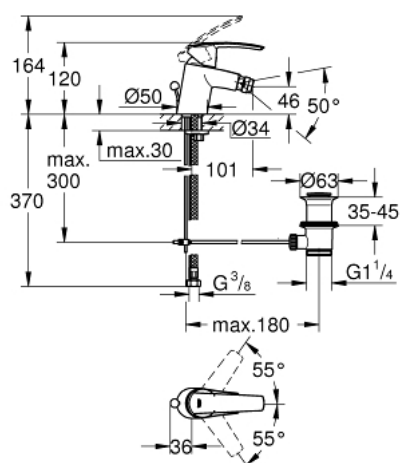

32 560 001 **START SINGLE-LEVER BIDET MIXER 1/2" S-SIZE**

PRODUCT DESCRIPTION

- Tyc: Chrome
- single hole installation
- metal lever
- GROHE SilkMove 35 mm ceramic cartridge
- with temperature limiter
- adjustable flow rate limiter
- GROHE LongLife finish
- with ball joint
- mousseur 5.7 l/min
- pop-up waste set 1 1/4"
- flexible connection hoses
- GROHE FastFixation rapid installation system

32 560 001 **START SINGLE-LEVER BIDET MIXER 1/2" S-SIZE**

SPARE PARTS

- 1: Lever (Spare part-nr. 46897000)
- 2: Cap (Spare part-nr. 46492000)
- 3: Screw coupling (Spare part-nr. 46460000)
- 4: Cartridge (Spare part-nr. 46374000)
- 5: Pop-up rod (Spare part-nr. 46457000)
- 6: Mousseur (Spare part-nr. 48159000)
- 7: Shank mounting kit (Spare part-nr. 46671000)
- 8: Waste set 1 1/4" (Spare part-nr. 28910000)
- 8.1: Plug (Spare part-nr. 07182000)
- 8.2: Eccentric rod (Spare part-nr. 07052000)
- 9: Eccentric rod (Spare part-nr. 07341000)*
- 10: Socket spanner (Spare part-nr. 19332000)*
- 11: Mounting wrench (Spare part-nr. 19017000)*