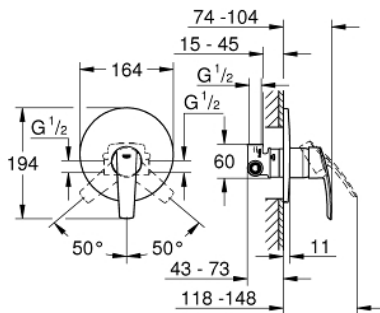

32 590 001 **START SINGLE-LEVER SHOWER MIXER 1/2"**

PRODUCT DESCRIPTION

- Colour: chrome
- wall installation
- consisting of:
- set for final installation
- with concealed body
- GROHE SilkMove 46 mm ceramic cartridge
- adjustable flow rate limiter
- GROHE LongLife finish
- metal lever
- metal wall escutcheon
- escutcheon and shaft sealing
- GROHE FastFixation covered fixation
- optional temperature limiter ref. no. 46 308

32 590 001 **START SINGLE-LEVER SHOWER MIXER 1/2"**

SPARE PARTS

- 1: Lever (Spare part-nr. 46903000)
 - 2: Escutcheon (Spare part-nr. 46904000)
 - 3: Cartridge (Spare part-nr. 46048000)
 - 4: Temperature limiter (Spare part-nr. 46308000)
 - 5: Extension set (Spare part-nr. 46191000)*
 - 6: Extension set (Spare part-nr. 46343000)*
- * Optional accessories