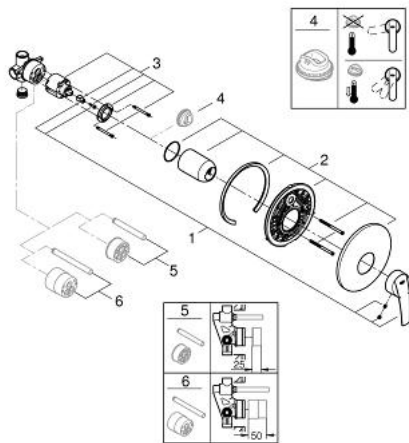

32 590 001 **START SINGLE-LEVER SHOWER MIXER 1/2"**

PRODUCT DESCRIPTION

- Colour: chrome
- wall installation
- consisting of:
- set for final installation
- with concealed body
- GROHE SilkMove 46 mm ceramic cartridge
- adjustable flow rate limiter
- GROHE LongLife finish
- metal lever
- metal wall escutcheon
- escutcheon and shaft sealing
- GROHE FastFixation covered fixation
- optional temperature limiter ref. no. 46 308

32 590 001 **START SINGLE-LEVER SHOWER MIXER 1/2"**

SPARE PARTS

- 1: Lever (Spare part-nr. 46903000)
 - 2: Escutcheon (Spare part-nr. 46904000)
 - 3: Cartridge (Spare part-nr. 46048000)
 - 4: Temperature limiter (Spare part-nr. 46308000)
 - 5: Extension set (Spare part-nr. 46191000)*
 - 6: Extension set (Spare part-nr. 46343000)*
- * Optional accessories