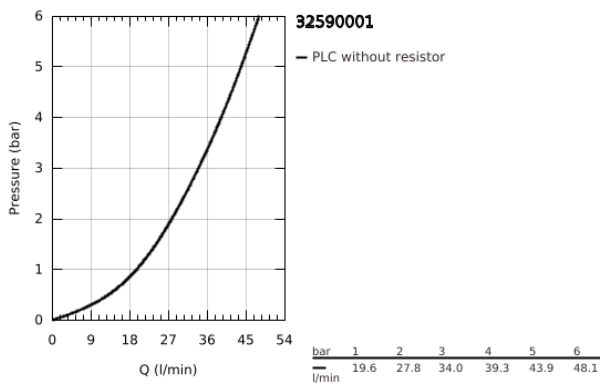

32 590 001 **START SINGLE-LEVER SHOWER MIXER 1/2"**

PRODUCT DESCRIPTION

- Colour: chrome
- wall installation
- consisting of:
- set for final installation
- with concealed body
- GROHE SilkMove 46 mm ceramic cartridge
- adjustable flow rate limiter
- GROHE LongLife finish
- metal lever
- metal wall escutcheon
- escutcheon and shaft sealing
- GROHE FastFixation covered fixation
- optional temperature limiter ref. no. 46 308

32 590 001 **START SINGLE-LEVER SHOWER MIXER 1/2"**

SPARE PARTS

- 1: Lever (Spare part-nr. 46903000)
 - 2: Escutcheon (Spare part-nr. 46904000)
 - 3: Cartridge (Spare part-nr. 46048000)
 - 4: Temperature limiter (Spare part-nr. 46308000)
 - 5: Extension set (Spare part-nr. 46191000)*
 - 6: Extension set (Spare part-nr. 46343000)*
- * Optional accessories