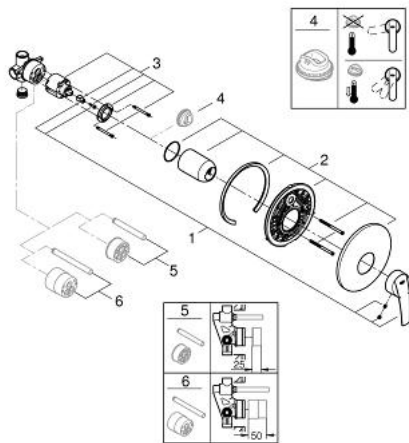

32 590 001 **START SINGLE-LEVER SHOWER MIXER 1/2"**

PRODUCT DESCRIPTION

- Tyc: Chrome
- wall installation
- consisting of:
- set for final installation
- with concealed body
- GROHE SilkMove 46 mm ceramic cartridge
- adjustable flow rate limiter
- GROHE LongLife finish
- metal lever
- metal wall escutcheon
- escutcheon and shaft sealing
- GROHE FastFixation covered fixation
- optional temperature limiter ref. no. 46 308

32 590 001 **START SINGLE-LEVER SHOWER MIXER 1/2"**

SPARE PARTS

- 1: Lever (Spare part-nr. 46903000)
 - 2: Escutcheon (Spare part-nr. 46904000)
 - 3: Cartridge (Spare part-nr. 46048000)
 - 4: Temperature limiter (Spare part-nr. 46308000)
 - 5: Extension set (Spare part-nr. 46191000)*
 - 6: Extension set (Spare part-nr. 46343000)*
- * Optional accessories