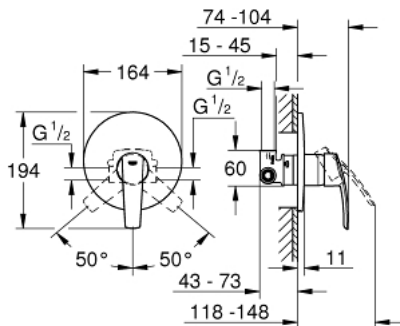

32 590 001 **START SINGLE-LEVER SHOWER MIXER 1/2"**

PRODUCT DESCRIPTION

- Tyc: Chrome
- wall installation
- consisting of:
- set for final installation
- with concealed body
- GROHE SilkMove 46 mm ceramic cartridge
- adjustable flow rate limiter
- GROHE LongLife finish
- metal lever
- metal wall escutcheon
- escutcheon and shaft sealing
- GROHE FastFixation covered fixation
- optional temperature limiter ref. no. 46 308

32 590 001 **START SINGLE-LEVER SHOWER MIXER 1/2"**

SPARE PARTS

- 1: Lever (Spare part-nr. 46903000)
 - 2: Escutcheon (Spare part-nr. 46904000)
 - 3: Cartridge (Spare part-nr. 46048000)
 - 4: Temperature limiter (Spare part-nr. 46308000)
 - 5: Extension set (Spare part-nr. 46191000)*
 - 6: Extension set (Spare part-nr. 46343000)*
- * Optional accessories