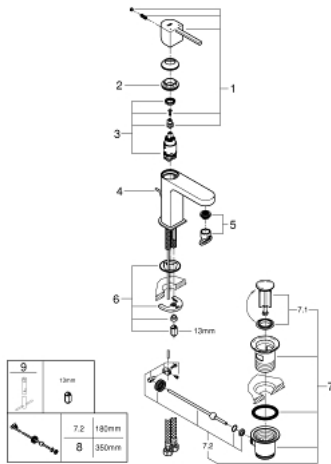

32 612 003 **GROHE PLUS BASIN MIXER 1/2"**
S-SIZE

PRODUCT DESCRIPTION

- Colour: chrome
- single hole installation
- metal lever
- GROHE SilkMove 28 mm ceramic cartridge
- with temperature limiter
- GROHE LongLife finish
- GROHE EcoJoy - less water, perfect flow
- maximum flow rate (at 3 bar): 5 l/min
- SpeedClean mousseur
- GROHE AquaGuide adjustable mousseur
- GROHE FastFixation Plus installation system
- pop-up waste set 1 1/4"
- flexible connection hoses

32 612 003 **GROHE PLUS BASIN MIXER 1/2"**
S-SIZE

SPARE PARTS

- 1: Lever (Spare part-nr. 48452000)
 - 2: retaining ring (Spare part-nr. 07419000)
 - 3: Cartridge (Spare part-nr. 46580000)
 - 4: Pop-up rod (Spare part-nr. 46739000)
 - 5: Mousseur (Spare part-nr. 48449000)
 - 6: Shank mounting kit (Spare part-nr. 46645000)
 - 7: Waste set 1 1/4" (Spare part-nr. 28910000)
 - 7.1: Plug (Spare part-nr. 07182000)
 - 7.2: Eccentric rod (Spare part-nr. 07052000)
 - 8: Eccentric rod (Spare part-nr. 07341000)*
 - 9: Mounting wrench (Spare part-nr. 19017000)*
- * Optional accessories