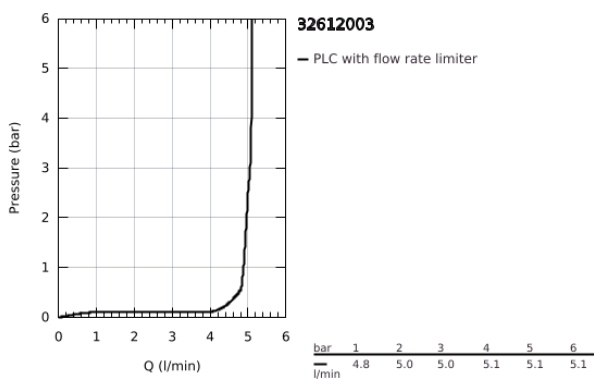

32 612 003 **GROHE PLUS BASIN MIXER 1/2"**
S-SIZE

PRODUCT DESCRIPTION

- Colour: chrome
- single hole installation
- metal lever
- GROHE SilkMove 28 mm ceramic cartridge
- with temperature limiter
- GROHE LongLife finish
- GROHE EcoJoy - less water, perfect flow
- maximum flow rate (at 3 bar): 5 l/min
- SpeedClean mousseur
- GROHE AquaGuide adjustable mousseur
- GROHE FastFixation Plus installation system
- pop-up waste set 1 1/4"
- flexible connection hoses

32 612 003 **GROHE PLUS BASIN MIXER 1/2"**
S-SIZE

SPARE PARTS

- 1: Lever (Spare part-nr. 48452000)
 - 2: retaining ring (Spare part-nr. 07419000)
 - 3: Cartridge (Spare part-nr. 46580000)
 - 4: Pop-up rod (Spare part-nr. 46739000)
 - 5: Mousseur (Spare part-nr. 48449000)
 - 6: Shank mounting kit (Spare part-nr. 46645000)
 - 7: Waste set 1 1/4" (Spare part-nr. 28910000)
 - 7.1: Plug (Spare part-nr. 07182000)
 - 7.2: Eccentric rod (Spare part-nr. 07052000)
 - 8: Eccentric rod (Spare part-nr. 07341000)*
 - 9: Mounting wrench (Spare part-nr. 19017000)*
- * Optional accessories