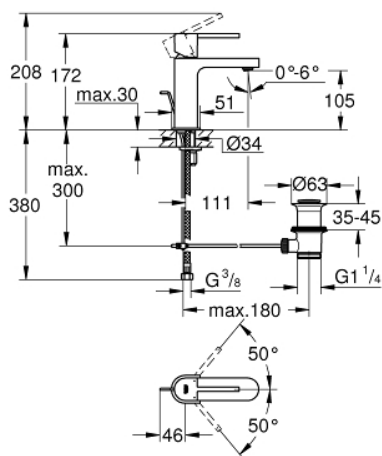

32 612 003 **GROHE PLUS BASIN MIXER 1/2"**
S-SIZE

PRODUCT DESCRIPTION

- Colour: chrome
- single hole installation
- metal lever
- GROHE SilkMove 28 mm ceramic cartridge
- with temperature limiter
- GROHE LongLife finish
- GROHE EcoJoy - less water, perfect flow
- maximum flow rate (at 3 bar): 5 l/min
- SpeedClean mousseur
- GROHE AquaGuide adjustable mousseur
- GROHE FastFixation Plus installation system
- pop-up waste set 1 1/4"
- flexible connection hoses

32 612 003 **GROHE PLUS BASIN MIXER 1/2"**
S-SIZE

SPARE PARTS

- 1: Lever (Spare part-nr. 48452000)
 - 2: retaining ring (Spare part-nr. 07419000)
 - 3: Cartridge (Spare part-nr. 46580000)
 - 4: Pop-up rod (Spare part-nr. 46739000)
 - 5: Mousseur (Spare part-nr. 48449000)
 - 6: Shank mounting kit (Spare part-nr. 46645000)
 - 7: Waste set 1 1/4" (Spare part-nr. 28910000)
 - 7.1: Plug (Spare part-nr. 07182000)
 - 7.2: Eccentric rod (Spare part-nr. 07052000)
 - 8: Eccentric rod (Spare part-nr. 07341000)*
 - 9: Mounting wrench (Spare part-nr. 19017000)*
- * Optional accessories