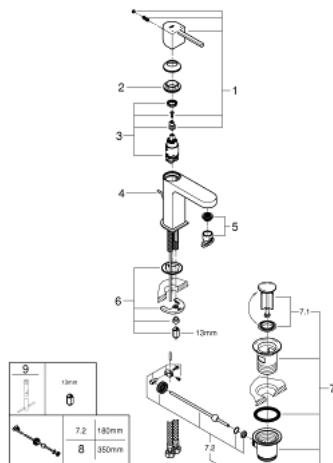

32 612 003 **GROHE PLUS BASIN MIXER 1/2"**
S-SIZE

PRODUCT DESCRIPTION

- Tyc: Chrome
- single hole installation
- metal lever
- GROHE SilkMove 28 mm ceramic cartridge
- with temperature limiter
- GROHE LongLife finish
- GROHE EcoJoy - Less water, perfect flow
- maximum flow rate (at 3 bar): 5 l/min
- SpeedClean mousseur
- GROHE AquaGuide adjustable mousseur
- GROHE FastFixation Plus installation system
- pop-up waste set 1 1/4"
- flexible connection hoses

32 612 003 **GROHE PLUS BASIN MIXER 1/2"**
S-SIZE

SPARE PARTS

- 1: Lever (Spare part-nr. 48452000)
 - 2: Fitting ring (Spare part-nr. 07419000)
 - 3: Cartridge (Spare part-nr. 46580000)
 - 4: Pop-up rod (Spare part-nr. 46739000)
 - 5: Mousseur (Spare part-nr. 48449000)
 - 6: Shank mounting kit (Spare part-nr. 46645000)
 - 7: Waste set 1 1/4" (Spare part-nr. 28910000)
 - 7.1: Plug (Spare part-nr. 07182000)
 - 7.2: Eccentric rod (Spare part-nr. 07052000)
 - 8: Eccentric rod (Spare part-nr. 07341000)*
 - 9: Mounting wrench (Spare part-nr. 19017000)*
- * Optional accessories