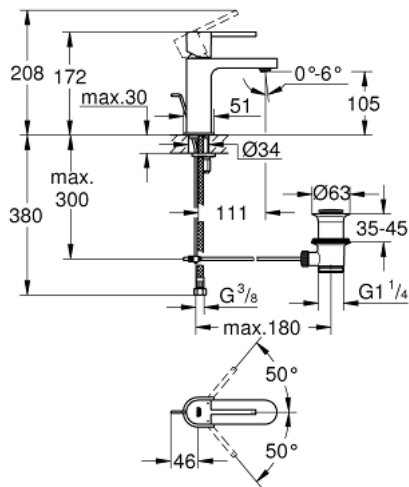

32 612 003 **GROHE PLUS BASIN MIXER 1/2"**
S-SIZE

PRODUCT DESCRIPTION

- Tyc: Chrome
- single hole installation
- metal lever
- GROHE SilkMove 28 mm ceramic cartridge
- with temperature limiter
- GROHE LongLife finish
- GROHE EcoJoy - Less water, perfect flow
- maximum flow rate (at 3 bar): 5 l/min
- SpeedClean mousseur
- GROHE AquaGuide adjustable mousseur
- GROHE FastFixation Plus installation system
- pop-up waste set 1 1/4"
- flexible connection hoses

32 612 003 **GROHE PLUS BASIN MIXER 1/2"**
S-SIZE

SPARE PARTS

- 1: Lever (Spare part-nr. 48452000)
 - 2: Fitting ring (Spare part-nr. 07419000)
 - 3: Cartridge (Spare part-nr. 46580000)
 - 4: Pop-up rod (Spare part-nr. 46739000)
 - 5: Mousseur (Spare part-nr. 48449000)
 - 6: Shank mounting kit (Spare part-nr. 46645000)
 - 7: Waste set 1 1/4" (Spare part-nr. 28910000)
 - 7.1: Plug (Spare part-nr. 07182000)
 - 7.2: Eccentric rod (Spare part-nr. 07052000)
 - 8: Eccentric rod (Spare part-nr. 07341000)*
 - 9: Mounting wrench (Spare part-nr. 19017000)*
- * Optional accessories