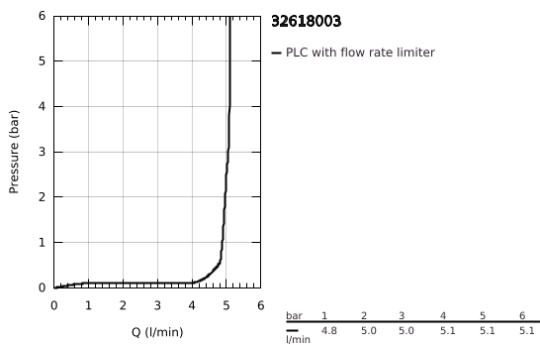

32 618 003 GROHE PLUS SINGLE-LEVER BASIN MIXER 1/2" XL-SIZE

PRODUCT DESCRIPTION

- Colour: chrome
- single hole installation
- metal lever
- for free-standing basins
- GROHE SilkMove 28 mm ceramic cartridge
- with temperature limiter
- GROHE LongLife finish
- GROHE EcoJoy - less water, perfect flow
- maximum flow rate (at 3 bar): 5 l/min
- SpeedClean mousseur
- GROHE AquaGuide adjustable mousseur
- rapid installation system
- smooth body
- flexible connection hoses

32 618 003 **GROHE PLUS SINGLE-LEVER BASIN MIXER 1/2" XL-SIZE**

SPARE PARTS

1: Cartridge (Spare part-nr. 46963000)

2: Mousseur (Spare part-nr. 48449000)

3: Shank fastening assembly (Spare part-nr. 48384000)