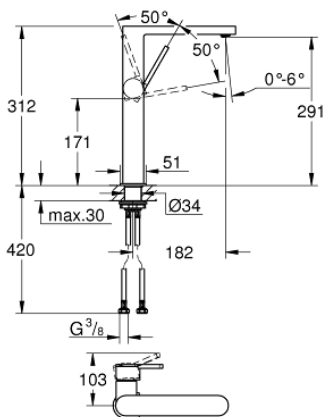

32 618 003 GROHE PLUS SINGLE-LEVER BASIN MIXER 1/2" XL-SIZE

PRODUCT DESCRIPTION

- Colour: chrome
- single hole installation
- metal lever
- for free-standing basins
- GROHE SilkMove 28 mm ceramic cartridge
- with temperature limiter
- GROHE LongLife finish
- GROHE EcoJoy - less water, perfect flow
- maximum flow rate (at 3 bar): 5 l/min
- SpeedClean mousseur
- GROHE AquaGuide adjustable mousseur
- rapid installation system
- smooth body
- flexible connection hoses

32 618 003 **GROHE PLUS SINGLE-LEVER BASIN MIXER 1/2" XL-SIZE**

SPARE PARTS

1: Cartridge (Spare part-nr. 46963000)

2: Mousseur (Spare part-nr. 48449000)

3: Shank fastening assembly (Spare part-nr. 48384000)