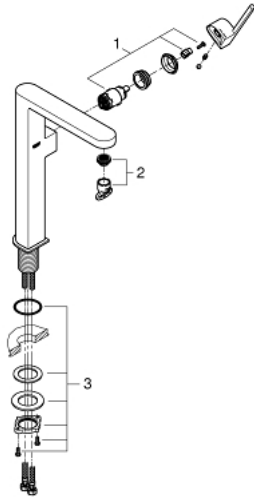

32 618 003 GROHE PLUS SINGLE-LEVER BASIN MIXER 1/2" XL-SIZE

PRODUCT DESCRIPTION

- Colour: chrome
- single hole installation
- metal lever
- for free-standing basins
- GROHE SilkMove 28 mm ceramic cartridge
- with temperature limiter
- GROHE LongLife finish
- GROHE EcoJoy - less water, perfect flow
- maximum flow rate (at 3 bar): 5 l/min
- SpeedClean mousseur
- GROHE AquaGuide adjustable mousseur
- rapid installation system
- smooth body
- flexible connection hoses

32 618 003 **GROHE PLUS SINGLE-LEVER BASIN MIXER 1/2" XL-SIZE**

SPARE PARTS

1: Cartridge (Spare part-nr. 46963000)

2: Mousseur (Spare part-nr. 48449000)

3: Shank fastening assembly (Spare part-nr. 48384000)