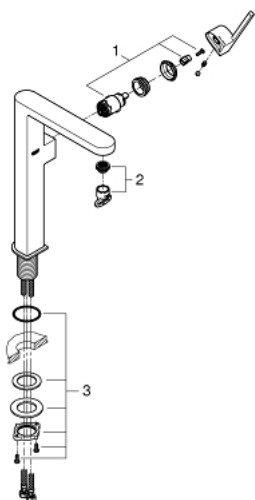

32 618 003 **GROHE PLUS SINGLE-LEVER BASIN MIXER 1/2"**
XL-SIZE

PRODUCT DESCRIPTION

- Tyc: Chrome
- single hole installation
- metal lever
- for free-standing basins
- GROHE SilkMove 28 mm ceramic cartridge
- with temperature limiter
- GROHE LongLife finish
- GROHE EcoJoy - Less water, perfect flow
- maximum flow rate (at 3 bar): 5 l/min
- SpeedClean mousseur
- GROHE AquaGuide adjustable mousseur
- rapid installation system
- smooth body
- flexible connection hoses

32 618 003 **GROHE PLUS SINGLE-LEVER BASIN MIXER 1/2"**
XL-SIZE

SPARE PARTS

- 1: Cartridge (Spare part-nr. 46963000)
- 2: Mousseur (Spare part-nr. 48449000)
- 3: Shank fastening assembly (Spare part-nr. 48384000)