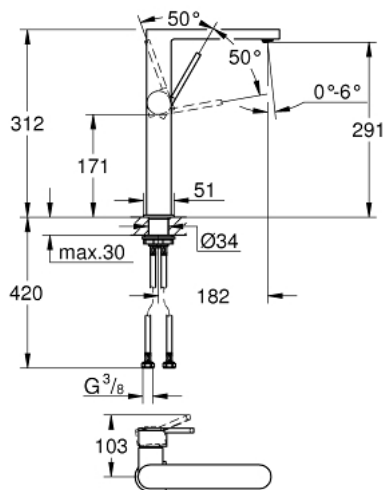

32 618 003 **GROHE PLUS SINGLE-LEVER BASIN MIXER 1/2"**
XL-SIZE

PRODUCT DESCRIPTION

- Tyc: Chrome
- single hole installation
- metal lever
- for free-standing basins
- GROHE SilkMove 28 mm ceramic cartridge
- with temperature limiter
- GROHE LongLife finish
- GROHE EcoJoy - Less water, perfect flow
- maximum flow rate (at 3 bar): 5 l/min
- SpeedClean mousseur
- GROHE AquaGuide adjustable mousseur
- rapid installation system
- smooth body
- flexible connection hoses

32 618 003 **GROHE PLUS SINGLE-LEVER BASIN MIXER 1/2"**
XL-SIZE

SPARE PARTS

- 1: Cartridge (Spare part-nr. 46963000)
- 2: Mousseur (Spare part-nr. 48449000)
- 3: Shank fastening assembly (Spare part-nr. 48384000)