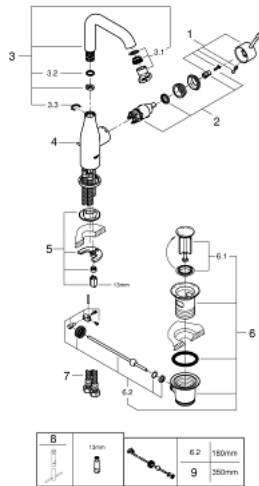

### 32 628 001 ESSENCE SINGLE-LEVER BASIN MIXER 1/2" L-SIZE

**PRODUCT DESCRIPTION**

- Colour: chrome
- single hole installation
- metal lever
- GROHE SilkMove 28 mm ceramic cartridge
- with temperature limiter
- GROHE LongLife finish
- GROHE EcoJoy - less water, perfect flow
- maximum flow rate (at 3 bar): 6.5 l/min
- GROHE AquaGuide adjustable mousseur
- GROHE FastFixation Plus installation system
- swivel spout with mousseur and stop limiter
- pop-up waste set 1 1/4"
- flexible connection hoses
- min. recommended pressure 1.0 bar

## 32 628 001 ESSENCE SINGLE-LEVER BASIN MIXER 1/2" L-SIZE

### SPARE PARTS

- 1: Lever (Spare part-nr. 46919000)
  - 2: Cartridge (Spare part-nr. 46580000)
  - 3: Tubular spout (Spare part-nr. 13374000)
  - 3.1: Mousseur (Spare part-nr. 48270000)
  - 3.2: Sealing washer (Spare part-nr. 0128500M)
  - 3.3: Safety ring (Spare part-nr. 4826600M)
  - 4: Pop-up rod (Spare part-nr. 46739000)
  - 5: Shank mounting kit (Spare part-nr. 46645000)
  - 6: Waste set 1 1/4" (Spare part-nr. 28910000)
  - 6.1: Plug (Spare part-nr. 07182000)
  - 6.2: Eccentric rod (Spare part-nr. 07052000)
  - 7: Connection hose (Spare part-nr. 46255000)
  - 8: Mounting wrench (Spare part-nr. 19017000)\*
  - 9: Eccentric rod (Spare part-nr. 07341000)\*
- \* Optional accessories