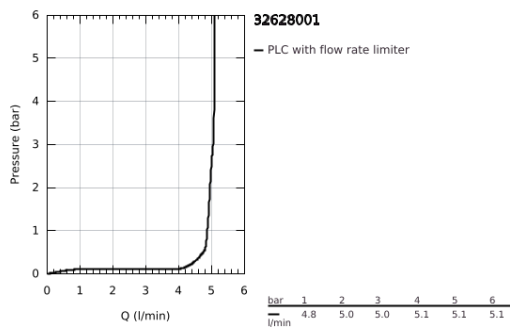

### 32 628 001 ESSENCE SINGLE-LEVER BASIN MIXER 1/2" L-SIZE

**PRODUCT DESCRIPTION**

- Colour: chrome
- single hole installation
- metal lever
- GROHE SilkMove 28 mm ceramic cartridge
- with temperature limiter
- GROHE LongLife finish
- GROHE EcoJoy - less water, perfect flow
- maximum flow rate (at 3 bar): 6.5 l/min
- GROHE AquaGuide adjustable mousseur
- GROHE FastFixation Plus installation system
- swivel spout with mousseur and stop limiter
- pop-up waste set 1 1/4"
- flexible connection hoses
- min. recommended pressure 1.0 bar

## 32 628 001 ESSENCE SINGLE-LEVER BASIN MIXER 1/2" L-SIZE