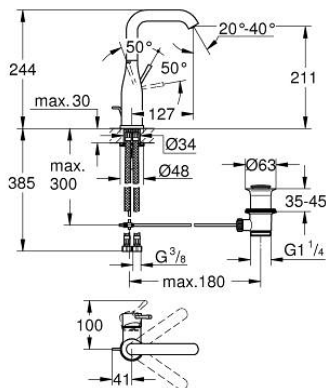

### 32 628 001 ESSENCE SINGLE-LEVER BASIN MIXER 1/2" L-SIZE

**PRODUCT DESCRIPTION**

- Colour: chrome
- single hole installation
- metal lever
- GROHE SilkMove 28 mm ceramic cartridge
- with temperature limiter
- GROHE LongLife finish
- GROHE EcoJoy - less water, perfect flow
- maximum flow rate (at 3 bar): 6.5 l/min
- GROHE AquaGuide adjustable mousseur
- GROHE FastFixation Plus installation system
- swivel spout with mousseur and stop limiter
- pop-up waste set 1 1/4"
- flexible connection hoses
- min. recommended pressure 1.0 bar

## 32 628 001 ESSENCE SINGLE-LEVER BASIN MIXER 1/2" L-SIZE

### SPARE PARTS

- 1: Lever (Spare part-nr. 46919000)
  - 2: Cartridge (Spare part-nr. 46580000)
  - 3: Tubular spout (Spare part-nr. 13374000)
  - 3.1: Mousseur (Spare part-nr. 48270000)
  - 3.2: Sealing washer (Spare part-nr. 0128500M)
  - 3.3: Safety ring (Spare part-nr. 4826600M)
  - 4: Pop-up rod (Spare part-nr. 46739000)
  - 5: Shank mounting kit (Spare part-nr. 46645000)
  - 6: Waste set 1 1/4" (Spare part-nr. 28910000)
  - 6.1: Plug (Spare part-nr. 07182000)
  - 6.2: Eccentric rod (Spare part-nr. 07052000)
  - 7: Connection hose (Spare part-nr. 46255000)
  - 8: Mounting wrench (Spare part-nr. 19017000)\*
  - 9: Eccentric rod (Spare part-nr. 07341000)\*
- \* Optional accessories