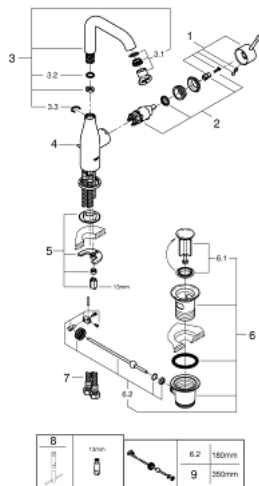

32 628 001 ESSENCE SINGLE-LEVER BASIN MIXER 1/2"
L-SIZE

PRODUCT DESCRIPTION

- Tyc: Chrome
- single hole installation
- metal lever
- GROHE SilkMove 28 mm ceramic cartridge
- with temperature limiter
- GROHE LongLife finish
- GROHE EcoJoy - Less water, perfect flow
- maximum flow rate (at 3 bar): 6.5 l/min
- GROHE AquaGuide adjustable mousseur
- GROHE FastFixation Plus installation system
- swivel spout with mousseur and stop limiter
- pop-up waste set 1 1/4"
- flexible connection hoses
- min. recommended pressure 1.0 bar

32 628 001 **ESSENCE SINGLE-LEVER BASIN MIXER 1/2"**
L-SIZE

SPARE PARTS

- 1: Lever (Spare part-nr. 46919000)
 - 2: Cartridge (Spare part-nr. 46580000)
 - 3: Tubular spout (Spare part-nr. 13374000)
 - 3.1: Mousseur (Spare part-nr. 48270000)
 - 3.2: Sealing washer (Spare part-nr. 0128500M)
 - 3.3: Safety ring (Spare part-nr. 4826600M)
 - 4: Pop-up rod (Spare part-nr. 46739000)
 - 5: Shank mounting kit (Spare part-nr. 46645000)
 - 6: Waste set 1 1/4" (Spare part-nr. 28910000)
 - 6.1: Plug (Spare part-nr. 07182000)
 - 6.2: Eccentric rod (Spare part-nr. 07052000)
 - 7: Connection hose (Spare part-nr. 46255000)
 - 8: Mounting wrench (Spare part-nr. 19017000)*
 - 9: Eccentric rod (Spare part-nr. 07341000)*
- * Optional accessories