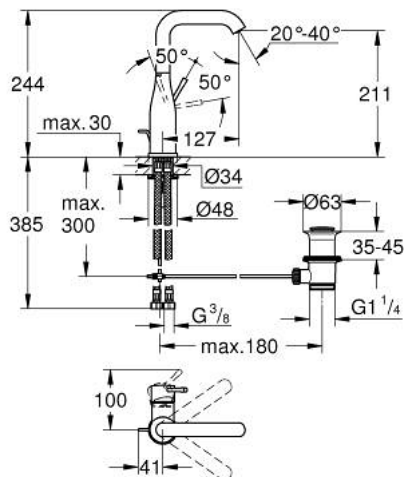

32 628 001 ESSENCE SINGLE-LEVER BASIN MIXER 1/2"
L-SIZE

PRODUCT DESCRIPTION

- Tyc: Chrome
- single hole installation
- metal lever
- GROHE SilkMove 28 mm ceramic cartridge
- with temperature limiter
- GROHE LongLife finish
- GROHE EcoJoy - Less water, perfect flow
- maximum flow rate (at 3 bar): 6.5 l/min
- GROHE AquaGuide adjustable mousseur
- GROHE FastFixation Plus installation system
- swivel spout with mousseur and stop limiter
- pop-up waste set 1 1/4"
- flexible connection hoses
- min. recommended pressure 1.0 bar

32 628 001 **ESSENCE SINGLE-LEVER BASIN MIXER 1/2"**
L-SIZE

SPARE PARTS

- 1: Lever (Spare part-nr. 46919000)
 - 2: Cartridge (Spare part-nr. 46580000)
 - 3: Tubular spout (Spare part-nr. 13374000)
 - 3.1: Mousseur (Spare part-nr. 48270000)
 - 3.2: Sealing washer (Spare part-nr. 0128500M)
 - 3.3: Safety ring (Spare part-nr. 4826600M)
 - 4: Pop-up rod (Spare part-nr. 46739000)
 - 5: Shank mounting kit (Spare part-nr. 46645000)
 - 6: Waste set 1 1/4" (Spare part-nr. 28910000)
 - 6.1: Plug (Spare part-nr. 07182000)
 - 6.2: Eccentric rod (Spare part-nr. 07052000)
 - 7: Connection hose (Spare part-nr. 46255000)
 - 8: Mounting wrench (Spare part-nr. 19017000)*
 - 9: Eccentric rod (Spare part-nr. 07341000)*
- * Optional accessories