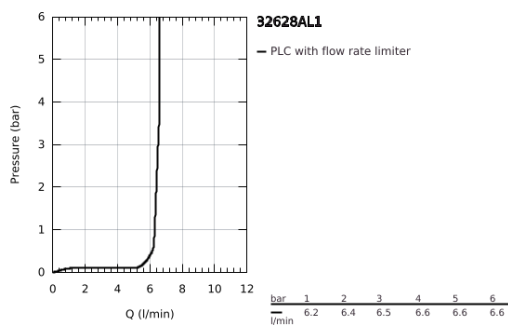

### 32 628 AL1 ESSENCE SINGLE-LEVER BASIN MIXER 1/2" L-SIZE

**PRODUCT DESCRIPTION**

- Colour: brushed hard graphite
- single hole installation
- metal lever
- GROHE SilkMove 28 mm ceramic cartridge
- with temperature limiter
- GROHE LongLife finish
- GROHE EcoJoy - less water, perfect flow
- maximum flow rate (at 3 bar): 6.5 l/min
- GROHE AquaGuide adjustable mousseur
- GROHE FastFixation Plus installation system
- swivel spout with mousseur and stop limiter
- pop-up waste set 1 1/4"
- flexible connection hoses
- min. recommended pressure 1.0 bar

## 32 628 AL1 ESSENCE SINGLE-LEVER BASIN MIXER 1/2" L-SIZE

### SPARE PARTS

- 1: Lever (Spare part-nr. 46919AL0)
- 2: Cartridge (Spare part-nr. 46580000)
- 3: Tubular spout (Spare part-nr. 13374AL0)
- 4: Pop-up rod (Spare part-nr. 46739AL0)
- 5: Shank mounting kit (Spare part-nr. 46645000)
- 6: Waste set 1 1/4" (Spare part-nr. 28910AL0)
- 6.1: Plug (Spare part-nr. 07182AL0)
- 6.2: Eccentric rod (Spare part-nr. 07052000)
- 7: Connection hose (Spare part-nr. 46255000)
- 8: Mounting wrench (Spare part-nr. 19017000)\*
- 9: Eccentric rod (Spare part-nr. 07341000)\*