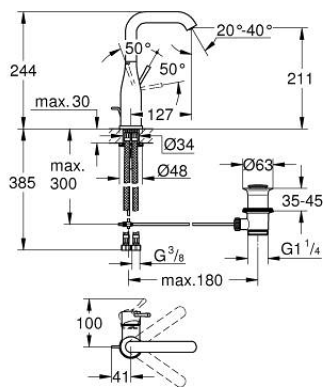

### 32 628 AL1 ESSENCE SINGLE-LEVER BASIN MIXER 1/2" L-SIZE

**PRODUCT DESCRIPTION**

- Colour: brushed hard graphite
- single hole installation
- metal lever
- GROHE SilkMove 28 mm ceramic cartridge
- with temperature limiter
- GROHE LongLife finish
- GROHE EcoJoy - less water, perfect flow
- maximum flow rate (at 3 bar): 6.5 l/min
- GROHE AquaGuide adjustable mousseur
- GROHE FastFixation Plus installation system
- swivel spout with mousseur and stop limiter
- pop-up waste set 1 1/4"
- flexible connection hoses
- min. recommended pressure 1.0 bar

## 32 628 AL1 ESSENCE SINGLE-LEVER BASIN MIXER 1/2" L-SIZE

### SPARE PARTS

- 1: Lever (Spare part-nr. 46919AL0)
- 2: Cartridge (Spare part-nr. 46580000)
- 3: Tubular spout (Spare part-nr. 13374AL0)
- 4: Pop-up rod (Spare part-nr. 46739AL0)
- 5: Shank mounting kit (Spare part-nr. 46645000)
- 6: Waste set 1 1/4" (Spare part-nr. 28910AL0)
- 6.1: Plug (Spare part-nr. 07182AL0)
- 6.2: Eccentric rod (Spare part-nr. 07052000)
- 7: Connection hose (Spare part-nr. 46255000)
- 8: Mounting wrench (Spare part-nr. 19017000)\*
- 9: Eccentric rod (Spare part-nr. 07341000)\*