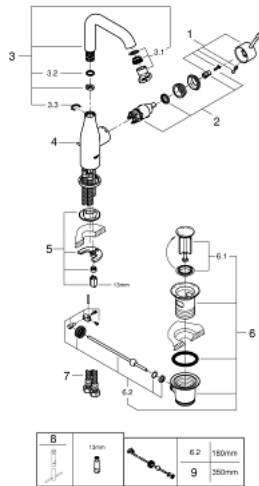

### 32 628 AL1 ESSENCE SINGLE-LEVER BASIN MIXER 1/2" L-SIZE

**PRODUCT DESCRIPTION**

- Colour: brushed hard graphite
- single hole installation
- metal lever
- GROHE SilkMove 28 mm ceramic cartridge
- with temperature limiter
- GROHE LongLife finish
- GROHE EcoJoy - less water, perfect flow
- maximum flow rate (at 3 bar): 6.5 l/min
- GROHE AquaGuide adjustable mousseur
- GROHE FastFixation Plus installation system
- swivel spout with mousseur and stop limiter
- pop-up waste set 1 1/4"
- flexible connection hoses
- min. recommended pressure 1.0 bar

## 32 628 AL1 ESSENCE SINGLE-LEVER BASIN MIXER 1/2" L-SIZE

### SPARE PARTS

- 1: Lever (Spare part-nr. 46919AL0)
- 2: Cartridge (Spare part-nr. 46580000)
- 3: Tubular spout (Spare part-nr. 13374AL0)
- 4: Pop-up rod (Spare part-nr. 46739AL0)
- 5: Shank mounting kit (Spare part-nr. 46645000)
- 6: Waste set 1 1/4" (Spare part-nr. 28910AL0)
- 6.1: Plug (Spare part-nr. 07182AL0)
- 6.2: Eccentric rod (Spare part-nr. 07052000)
- 7: Connection hose (Spare part-nr. 46255000)
- 8: Mounting wrench (Spare part-nr. 19017000)\*
- 9: Eccentric rod (Spare part-nr. 07341000)\*