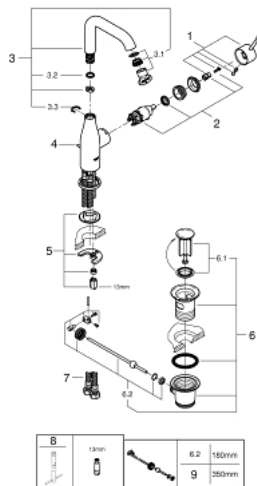

32 628 AL1 ESSENCE SINGLE-LEVER BASIN MIXER 1/2" L-SIZE

PRODUCT DESCRIPTION

- Tyc: brushed hard graphite
- single hole installation
- metal lever
- GROHE SilkMove 28 mm ceramic cartridge
- with temperature limiter
- GROHE LongLife finish
- GROHE EcoJoy - Less water, perfect flow
- maximum flow rate (at 3 bar): 6.5 l/min
- GROHE AquaGuide adjustable mousseur
- GROHE FastFixation Plus installation system
- swivel spout with mousseur and stop limiter
- pop-up waste set 1 1/4"
- flexible connection hoses
- min. recommended pressure 1.0 bar

32 628 AL1 ESSENCE SINGLE-LEVER BASIN MIXER 1/2" L-SIZE

SPARE PARTS

- 1: Lever (Spare part-nr. 46919AL0)
- 2: Cartridge (Spare part-nr. 46580000)
- 3: Tubular spout (Spare part-nr. 13374AL0)
- 4: Pop-up rod (Spare part-nr. 46739AL0)
- 5: Shank mounting kit (Spare part-nr. 46645000)
- 6: Waste set 1 1/4" (Spare part-nr. 28910AL0)
- 6.1: Plug (Spare part-nr. 07182AL0)
- 6.2: Eccentric rod (Spare part-nr. 07052000)
- 7: Connection hose (Spare part-nr. 46255000)
- 8: Mounting wrench (Spare part-nr. 19017000)*
- 9: Eccentric rod (Spare part-nr. 07341000)*