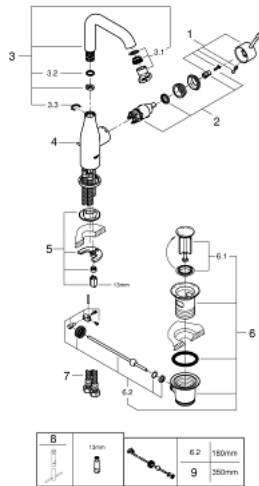

32 628 DC1 ESSENCE SINGLE-LEVER BASIN MIXER 1/2" L-SIZE

PRODUCT DESCRIPTION

- Colour: supersteel
- single hole installation
- metal lever
- GROHE SilkMove 28 mm ceramic cartridge
- with temperature limiter
- GROHE LongLife finish
- GROHE EcoJoy - less water, perfect flow
- maximum flow rate (at 3 bar): 6.5 l/min
- GROHE AquaGuide adjustable mousseur
- GROHE FastFixation Plus installation system
- swivel spout with mousseur and stop limiter
- pop-up waste set 1 1/4"
- flexible connection hoses
- min. recommended pressure 1.0 bar

32 628 DC1 ESSENCE SINGLE-LEVER BASIN MIXER 1/2" L-SIZE

SPARE PARTS

- 1: Lever (Spare part-nr. 46919DC0)
- 2: Cartridge (Spare part-nr. 46580000)
- 3: Tubular spout (Spare part-nr. 13374DC0)
- 4: Pop-up rod (Spare part-nr. 46739EN0)
- 5: Shank mounting kit (Spare part-nr. 46645000)
- 6: Waste set 1 1/4" (Spare part-nr. 28910DC0)
- 6.1: Plug (Spare part-nr. 07182DC0)
- 6.2: Eccentric rod (Spare part-nr. 07052000)
- 7: Connection hose (Spare part-nr. 46255000)
- 8: Mounting wrench (Spare part-nr. 19017000)*
- 9: Eccentric rod (Spare part-nr. 07341000)*