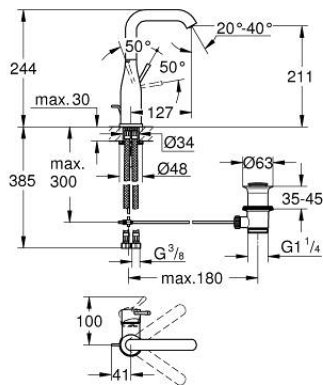

32 628 DC1 ESSENCE SINGLE-LEVER BASIN MIXER 1/2" L-SIZE

PRODUCT DESCRIPTION

- Colour: supersteel
- single hole installation
- metal lever
- GROHE SilkMove 28 mm ceramic cartridge
- with temperature limiter
- GROHE LongLife finish
- GROHE EcoJoy - less water, perfect flow
- maximum flow rate (at 3 bar): 6.5 l/min
- GROHE AquaGuide adjustable mousseur
- GROHE FastFixation Plus installation system
- swivel spout with mousseur and stop limiter
- pop-up waste set 1 1/4"
- flexible connection hoses
- min. recommended pressure 1.0 bar

32 628 DC1 ESSENCE SINGLE-LEVER BASIN MIXER 1/2" L-SIZE

SPARE PARTS

- 1: Lever (Spare part-nr. 46919DC0)
- 2: Cartridge (Spare part-nr. 46580000)
- 3: Tubular spout (Spare part-nr. 13374DC0)
- 4: Pop-up rod (Spare part-nr. 46739EN0)
- 5: Shank mounting kit (Spare part-nr. 46645000)
- 6: Waste set 1 1/4" (Spare part-nr. 28910DC0)
- 6.1: Plug (Spare part-nr. 07182DC0)
- 6.2: Eccentric rod (Spare part-nr. 07052000)
- 7: Connection hose (Spare part-nr. 46255000)
- 8: Mounting wrench (Spare part-nr. 19017000)*
- 9: Eccentric rod (Spare part-nr. 07341000)*