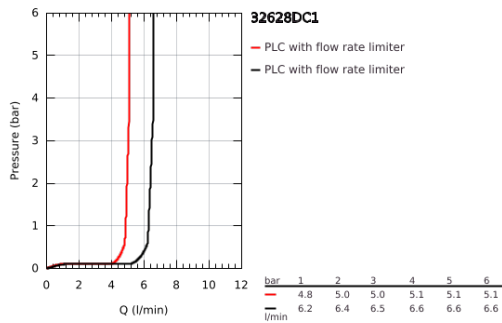

32 628 DC1 ESSENCE SINGLE-LEVER BASIN MIXER 1/2" L-SIZE

PRODUCT DESCRIPTION

- Colour: supersteel
- single hole installation
- metal lever
- GROHE SilkMove 28 mm ceramic cartridge
- with temperature limiter
- GROHE LongLife finish
- GROHE EcoJoy - less water, perfect flow
- maximum flow rate (at 3 bar): 6.5 l/min
- GROHE AquaGuide adjustable mousseur
- GROHE FastFixation Plus installation system
- swivel spout with mousseur and stop limiter
- pop-up waste set 1 1/4"
- flexible connection hoses
- min. recommended pressure 1.0 bar

32 628 DC1 ESSENCE SINGLE-LEVER BASIN MIXER 1/2" L-SIZE

SPARE PARTS

- 1: Lever (Spare part-nr. 46919DC0)
- 2: Cartridge (Spare part-nr. 46580000)
- 3: Tubular spout (Spare part-nr. 13374DC0)
- 4: Pop-up rod (Spare part-nr. 46739EN0)
- 5: Shank mounting kit (Spare part-nr. 46645000)
- 6: Waste set 1 1/4" (Spare part-nr. 28910DC0)
- 6.1: Plug (Spare part-nr. 07182DC0)
- 6.2: Eccentric rod (Spare part-nr. 07052000)
- 7: Connection hose (Spare part-nr. 46255000)
- 8: Mounting wrench (Spare part-nr. 19017000)*
- 9: Eccentric rod (Spare part-nr. 07341000)*