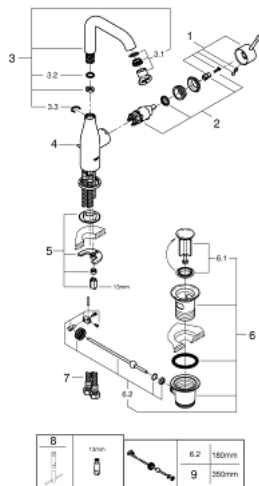

32 628 DC1 ESSENCE SINGLE-LEVER BASIN MIXER 1/2" L-SIZE

PRODUCT DESCRIPTION

- Tyc: supersteel
- single hole installation
- metal lever
- GROHE SilkMove 28 mm ceramic cartridge
- with temperature limiter
- GROHE LongLife finish
- GROHE EcoJoy - Less water, perfect flow
- maximum flow rate (at 3 bar): 6.5 l/min
- GROHE AquaGuide adjustable mousseur
- GROHE FastFixation Plus installation system
- swivel spout with mousseur and stop limiter
- pop-up waste set 1 1/4"
- flexible connection hoses
- min. recommended pressure 1.0 bar

32 628 DC1 ESSENCE SINGLE-LEVER BASIN MIXER 1/2" L-SIZE

SPARE PARTS

- 1: Lever (Spare part-nr. 46919DC0)
 - 2: Cartridge (Spare part-nr. 46580000)
 - 3: Tubular spout (Spare part-nr. 13374DC0)
 - 4: Pop-up rod (Spare part-nr. 46739EN0)
 - 5: Shank mounting kit (Spare part-nr. 46645000)
 - 6: Waste set 1 1/4" (Spare part-nr. 28910DC0)
 - 6.1: Plug (Spare part-nr. 07182DC0)
 - 6.2: Eccentric rod (Spare part-nr. 07052000)
 - 7: Connection hose (Spare part-nr. 46255000)
 - 8: Mounting wrench (Spare part-nr. 19017000)*
 - 9: Eccentric rod (Spare part-nr. 07341000)*
- * Optional accessories