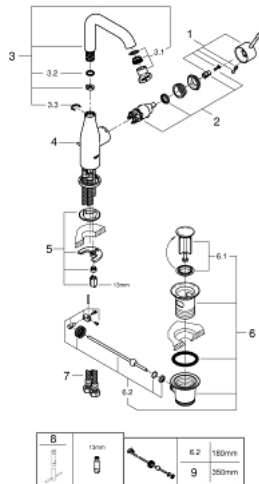

32 628 EN1 ESSENCE SINGLE-LEVER BASIN MIXER 1/2" L-SIZE

PRODUCT DESCRIPTION

- Colour: brushed nickel
- single hole installation
- metal lever
- GROHE SilkMove 28 mm ceramic cartridge
- with temperature limiter
- GROHE LongLife finish
- GROHE EcoJoy - less water, perfect flow
- maximum flow rate (at 3 bar): 6.5 l/min
- GROHE AquaGuide adjustable mousseur
- GROHE FastFixation Plus installation system
- swivel spout with mousseur and stop limiter
- pop-up waste set 1 1/4"
- flexible connection hoses
- min. recommended pressure 1.0 bar

32 628 EN1 ESSENCE SINGLE-LEVER BASIN MIXER 1/2" L-SIZE

SPARE PARTS

- 1: Lever (Spare part-nr. 46919EN0)
- 2: Cartridge (Spare part-nr. 46580000)
- 3: Tubular spout (Spare part-nr. 13374EN0)
- 3.1: Mousseur (Spare part-nr. 48270000)
- 3.2: Sealing washer (Spare part-nr. 0128500M)
- 3.3: Safety ring (Spare part-nr. 4826600M)
- 4: Pop-up rod (Spare part-nr. 46739EN0)
- 5: Shank mounting kit (Spare part-nr. 46645000)
- 6: Waste set 1 1/4" (Spare part-nr. 28910EN0)
- 6.1: Plug (Spare part-nr. 07182EN0)
- 6.2: Eccentric rod (Spare part-nr. 07052000)
- 7: Mounting wrench (Spare part-nr. 19017000)*
- 8: Eccentric rod (Spare part-nr. 07341000)*