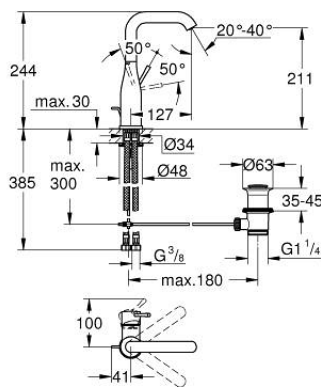

32 628 EN1 ESSENCE SINGLE-LEVER BASIN MIXER 1/2" L-SIZE

PRODUCT DESCRIPTION

- Colour: brushed nickel
- single hole installation
- metal lever
- GROHE SilkMove 28 mm ceramic cartridge
- with temperature limiter
- GROHE LongLife finish
- GROHE EcoJoy - less water, perfect flow
- maximum flow rate (at 3 bar): 6.5 l/min
- GROHE AquaGuide adjustable mousseur
- GROHE FastFixation Plus installation system
- swivel spout with mousseur and stop limiter
- pop-up waste set 1 1/4"
- flexible connection hoses
- min. recommended pressure 1.0 bar

32 628 EN1 ESSENCE SINGLE-LEVER BASIN MIXER 1/2" L-SIZE

SPARE PARTS

- 1: Lever (Spare part-nr. 46919EN0)
- 2: Cartridge (Spare part-nr. 46580000)
- 3: Tubular spout (Spare part-nr. 13374EN0)
- 3.1: Mousseur (Spare part-nr. 48270000)
- 3.2: Sealing washer (Spare part-nr. 0128500M)
- 3.3: Safety ring (Spare part-nr. 4826600M)
- 4: Pop-up rod (Spare part-nr. 46739EN0)
- 5: Shank mounting kit (Spare part-nr. 46645000)
- 6: Waste set 1 1/4" (Spare part-nr. 28910EN0)
- 6.1: Plug (Spare part-nr. 07182EN0)
- 6.2: Eccentric rod (Spare part-nr. 07052000)
- 7: Mounting wrench (Spare part-nr. 19017000)*
- 8: Eccentric rod (Spare part-nr. 07341000)*