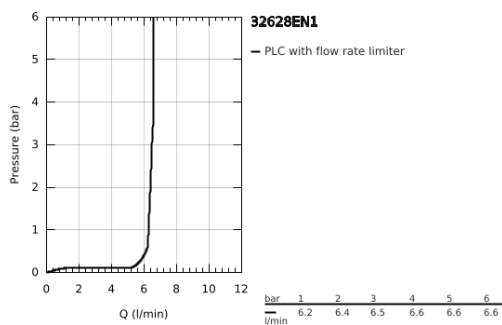

32 628 EN1 ESSENCE SINGLE-LEVER BASIN MIXER 1/2" L-SIZE

PRODUCT DESCRIPTION

- Colour: brushed nickel
- single hole installation
- metal lever
- GROHE SilkMove 28 mm ceramic cartridge
- with temperature limiter
- GROHE LongLife finish
- GROHE EcoJoy - less water, perfect flow
- maximum flow rate (at 3 bar): 6.5 l/min
- GROHE AquaGuide adjustable mousseur
- GROHE FastFixation Plus installation system
- swivel spout with mousseur and stop limiter
- pop-up waste set 1 1/4"
- flexible connection hoses
- min. recommended pressure 1.0 bar

32 628 EN1 ESSENCE SINGLE-LEVER BASIN MIXER 1/2" L-SIZE

SPARE PARTS

- 1: Lever (Spare part-nr. 46919EN0)
- 2: Cartridge (Spare part-nr. 46580000)
- 3: Tubular spout (Spare part-nr. 13374EN0)
- 3.1: Mousseur (Spare part-nr. 48270000)
- 3.2: Sealing washer (Spare part-nr. 0128500M)
- 3.3: Safety ring (Spare part-nr. 4826600M)
- 4: Pop-up rod (Spare part-nr. 46739EN0)
- 5: Shank mounting kit (Spare part-nr. 46645000)
- 6: Waste set 1 1/4" (Spare part-nr. 28910EN0)
- 6.1: Plug (Spare part-nr. 07182EN0)
- 6.2: Eccentric rod (Spare part-nr. 07052000)
- 7: Mounting wrench (Spare part-nr. 19017000)*
- 8: Eccentric rod (Spare part-nr. 07341000)*